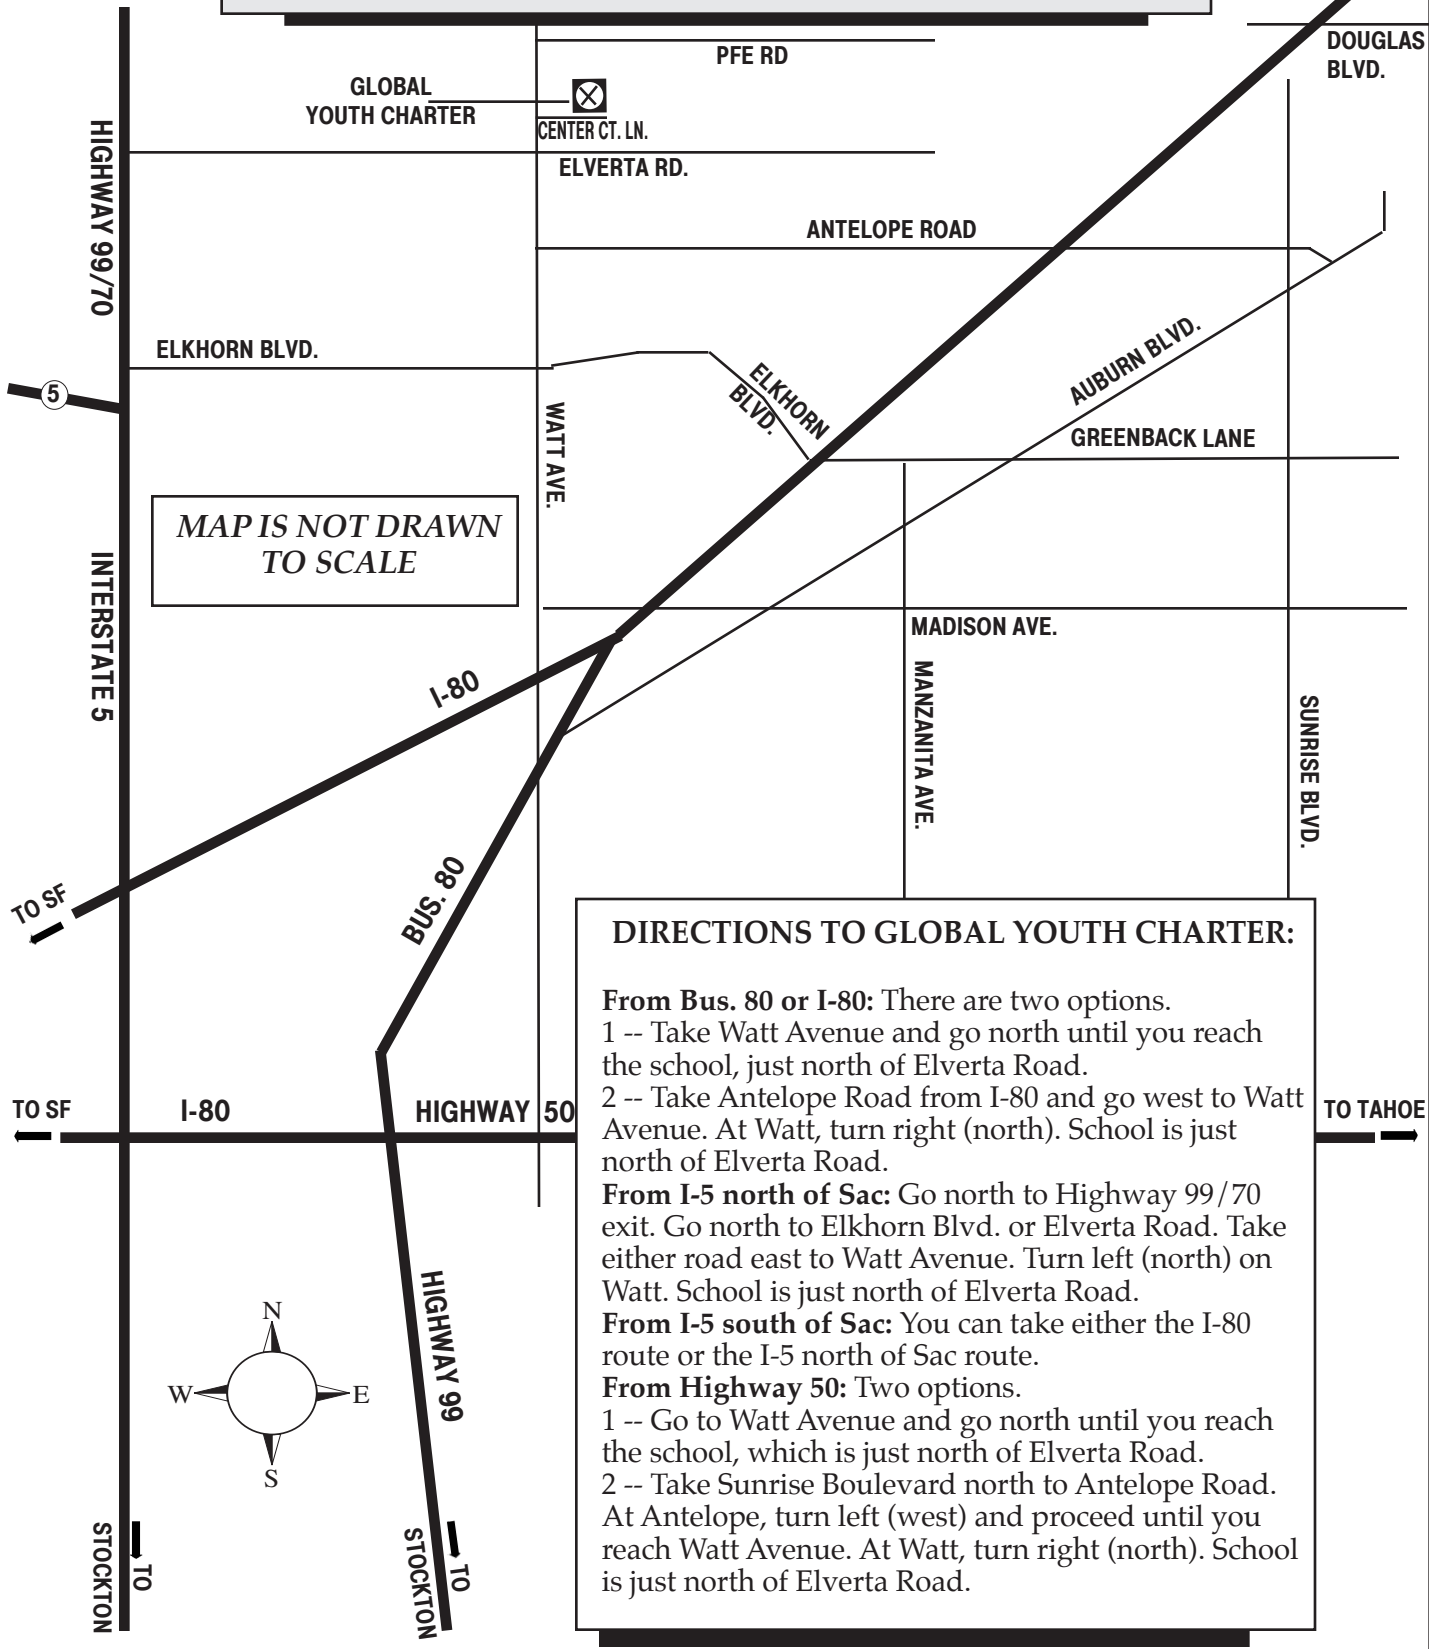

GLOBAL YOUTH CHARTER

3243 Center Court Lane
Antelope

MAP IS NOT DRAWN
TO SCALE

DIRECTIONS TO GLOBAL YOUTH CHARTER:

From Bus. 80 or I-80: There are two options.
 1 -- Take Watt Avenue and go north until you reach the school, just north of Elverta Road.
 2 -- Take Antelope Road from I-80 and go west to Watt Avenue. At Watt, turn right (north). School is just north of Elverta Road.

From I-5 north of Sac: Go north to Highway 99/70 exit. Go north to Elkhorn Blvd. or Elverta Road. Take either road east to Watt Avenue. Turn left (north) on Watt. School is just north of Elverta Road.

From I-5 south of Sac: You can take either the I-80 route or the I-5 north of Sac route.

From Highway 50: Two options.
 1 -- Go to Watt Avenue and go north until you reach the school, which is just north of Elverta Road.
 2 -- Take Sunrise Boulevard north to Antelope Road. At Antelope, turn left (west) and proceed until you reach Watt Avenue. At Watt, turn right (north). School is just north of Elverta Road.