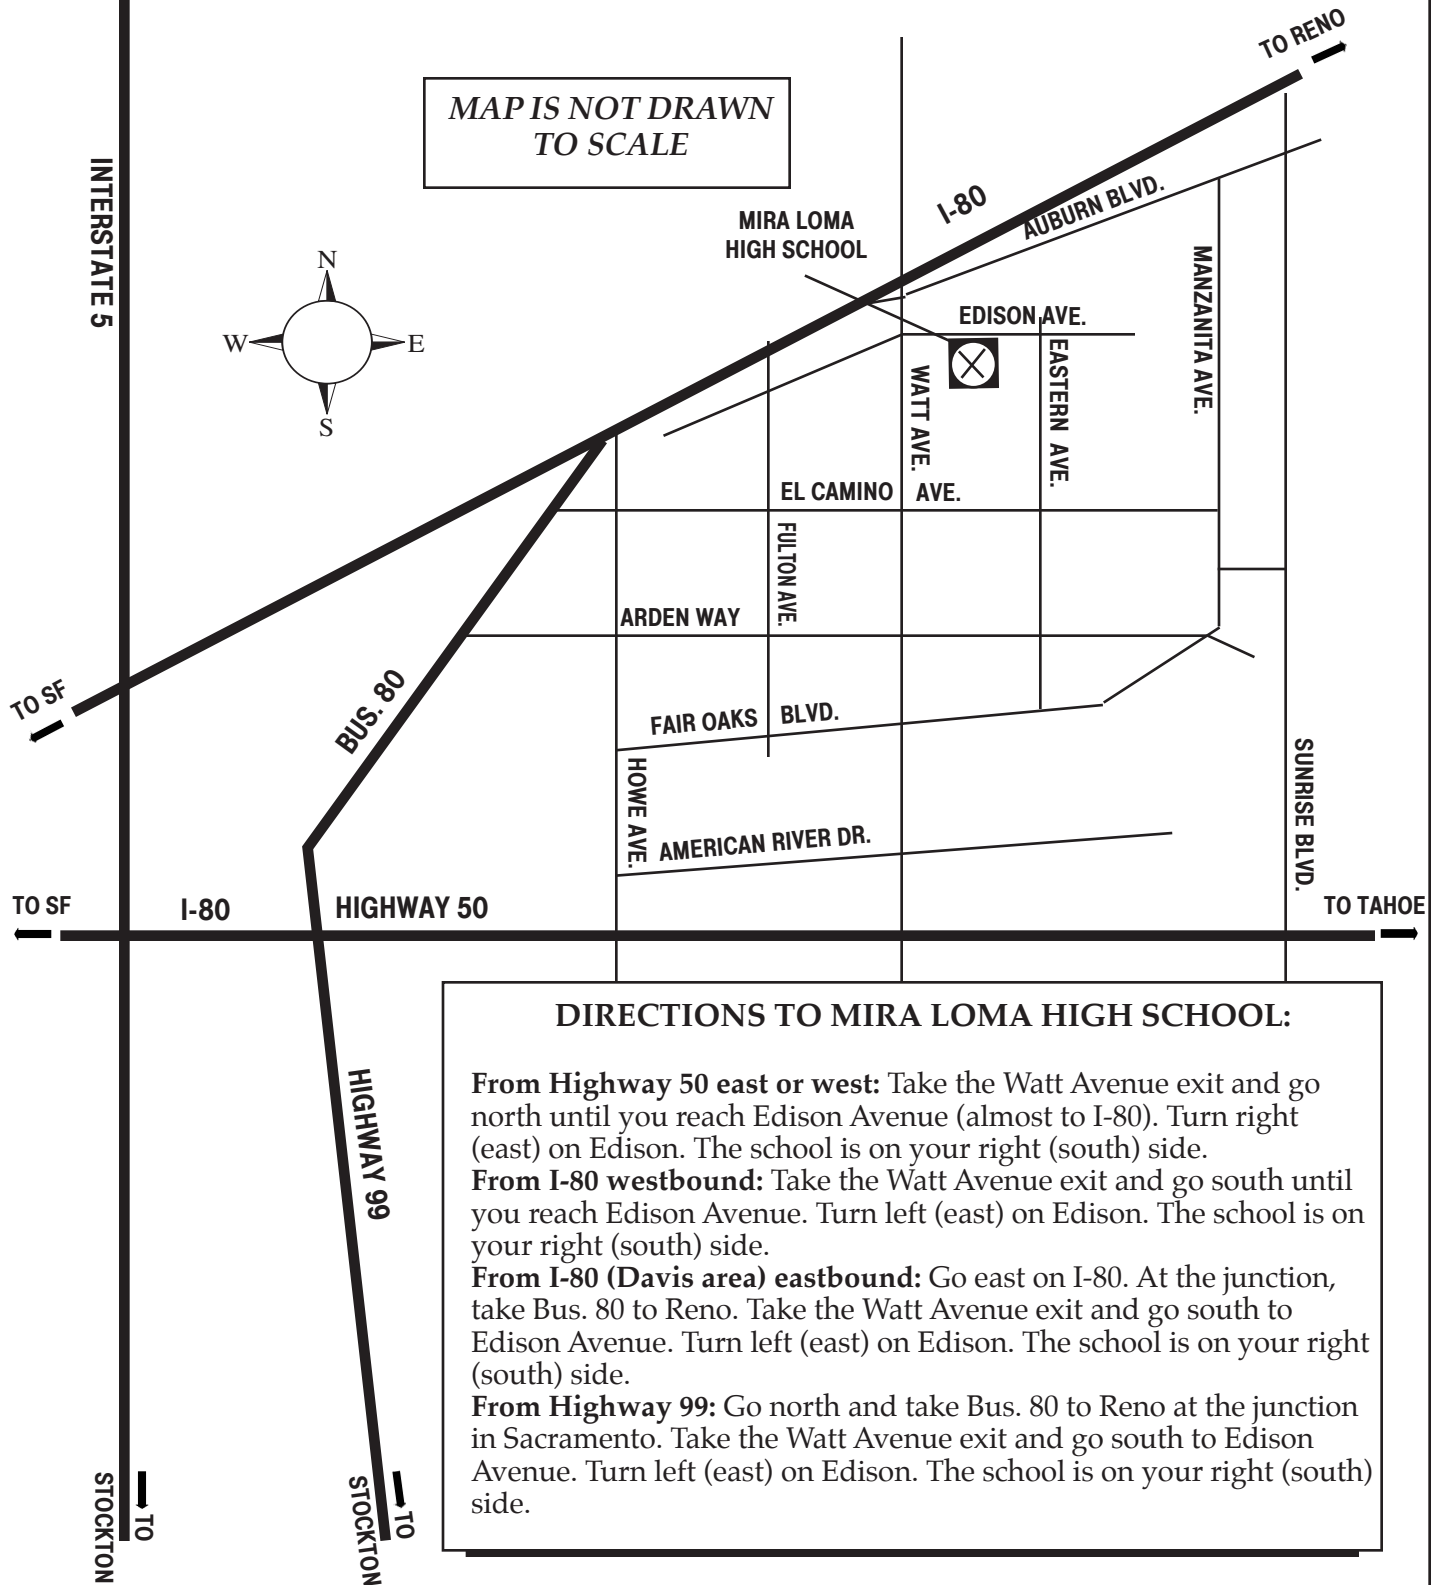

# MIRA LOMA HIGH SCHOOL

4000 Edison Avenue  
Sacramento

MAP IS NOT DRAWN  
TO SCALE

## DIRECTIONS TO MIRA LOMA HIGH SCHOOL:

- From Highway 50 east or west:** Take the Watt Avenue exit and go north until you reach Edison Avenue (almost to I-80). Turn right (east) on Edison. The school is on your right (south) side.
- From I-80 westbound:** Take the Watt Avenue exit and go south until you reach Edison Avenue. Turn left (east) on Edison. The school is on your right (south) side.
- From I-80 (Davis area) eastbound:** Go east on I-80. At the junction, take Bus. 80 to Reno. Take the Watt Avenue exit and go south to Edison Avenue. Turn left (east) on Edison. The school is on your right (south) side.
- From Highway 99:** Go north and take Bus. 80 to Reno at the junction in Sacramento. Take the Watt Avenue exit and go south to Edison Avenue. Turn left (east) on Edison. The school is on your right (south) side.