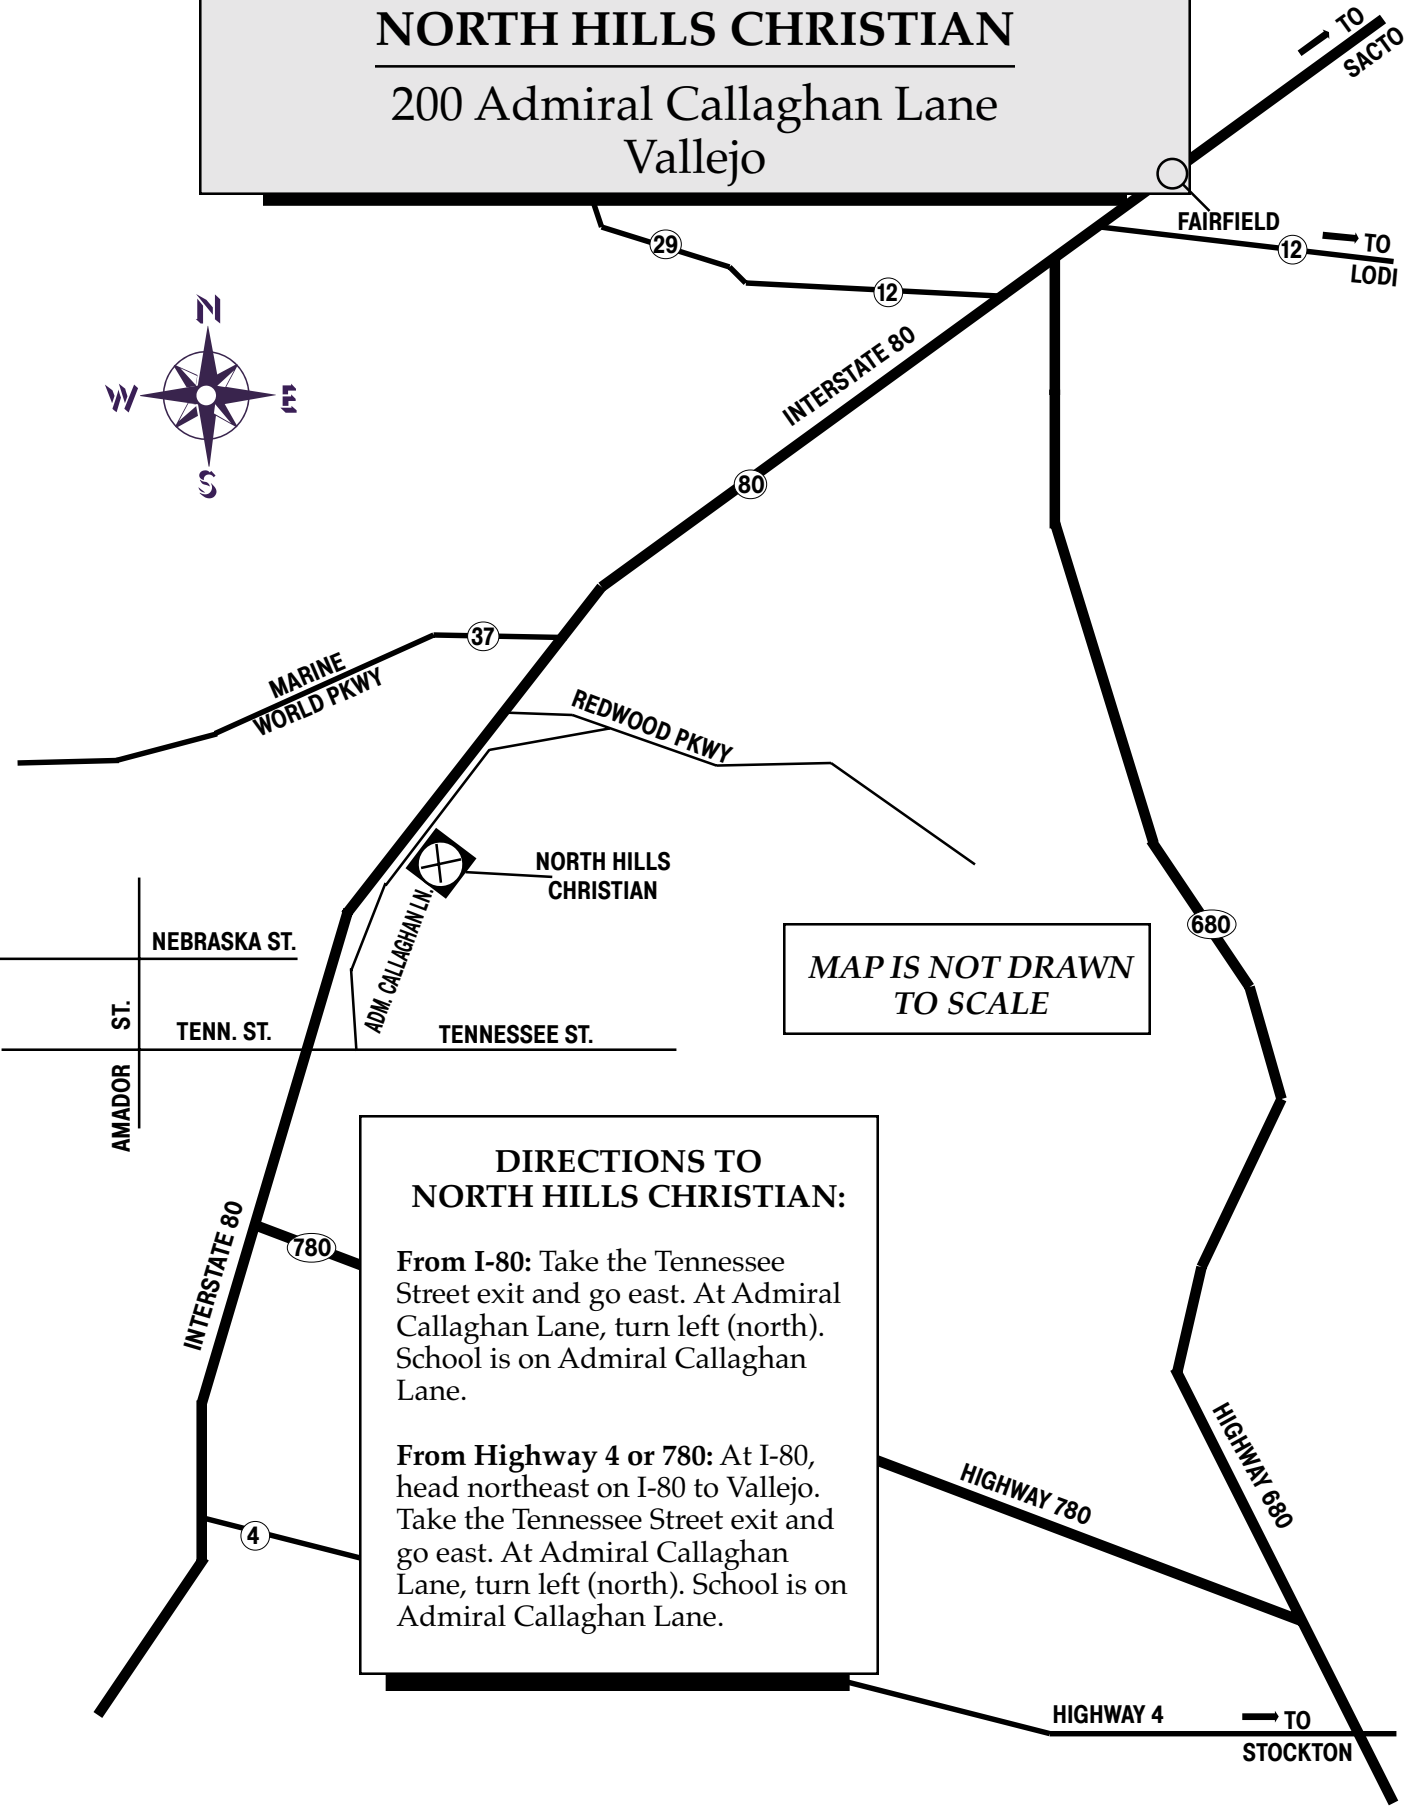

NORTH HILLS CHRISTIAN
 200 Admiral Callaghan Lane
 Vallejo

MAP IS NOT DRAWN
 TO SCALE

**DIRECTIONS TO
 NORTH HILLS CHRISTIAN:**

From I-80: Take the Tennessee Street exit and go east. At Admiral Callaghan Lane, turn left (north). School is on Admiral Callaghan Lane.

From Highway 4 or 780: At I-80, head northeast on I-80 to Vallejo. Take the Tennessee Street exit and go east. At Admiral Callaghan Lane, turn left (north). School is on Admiral Callaghan Lane.

HIGHWAY 4 → TO STOCKTON

FAIRFIELD → TO LODI

→ TO SACTO