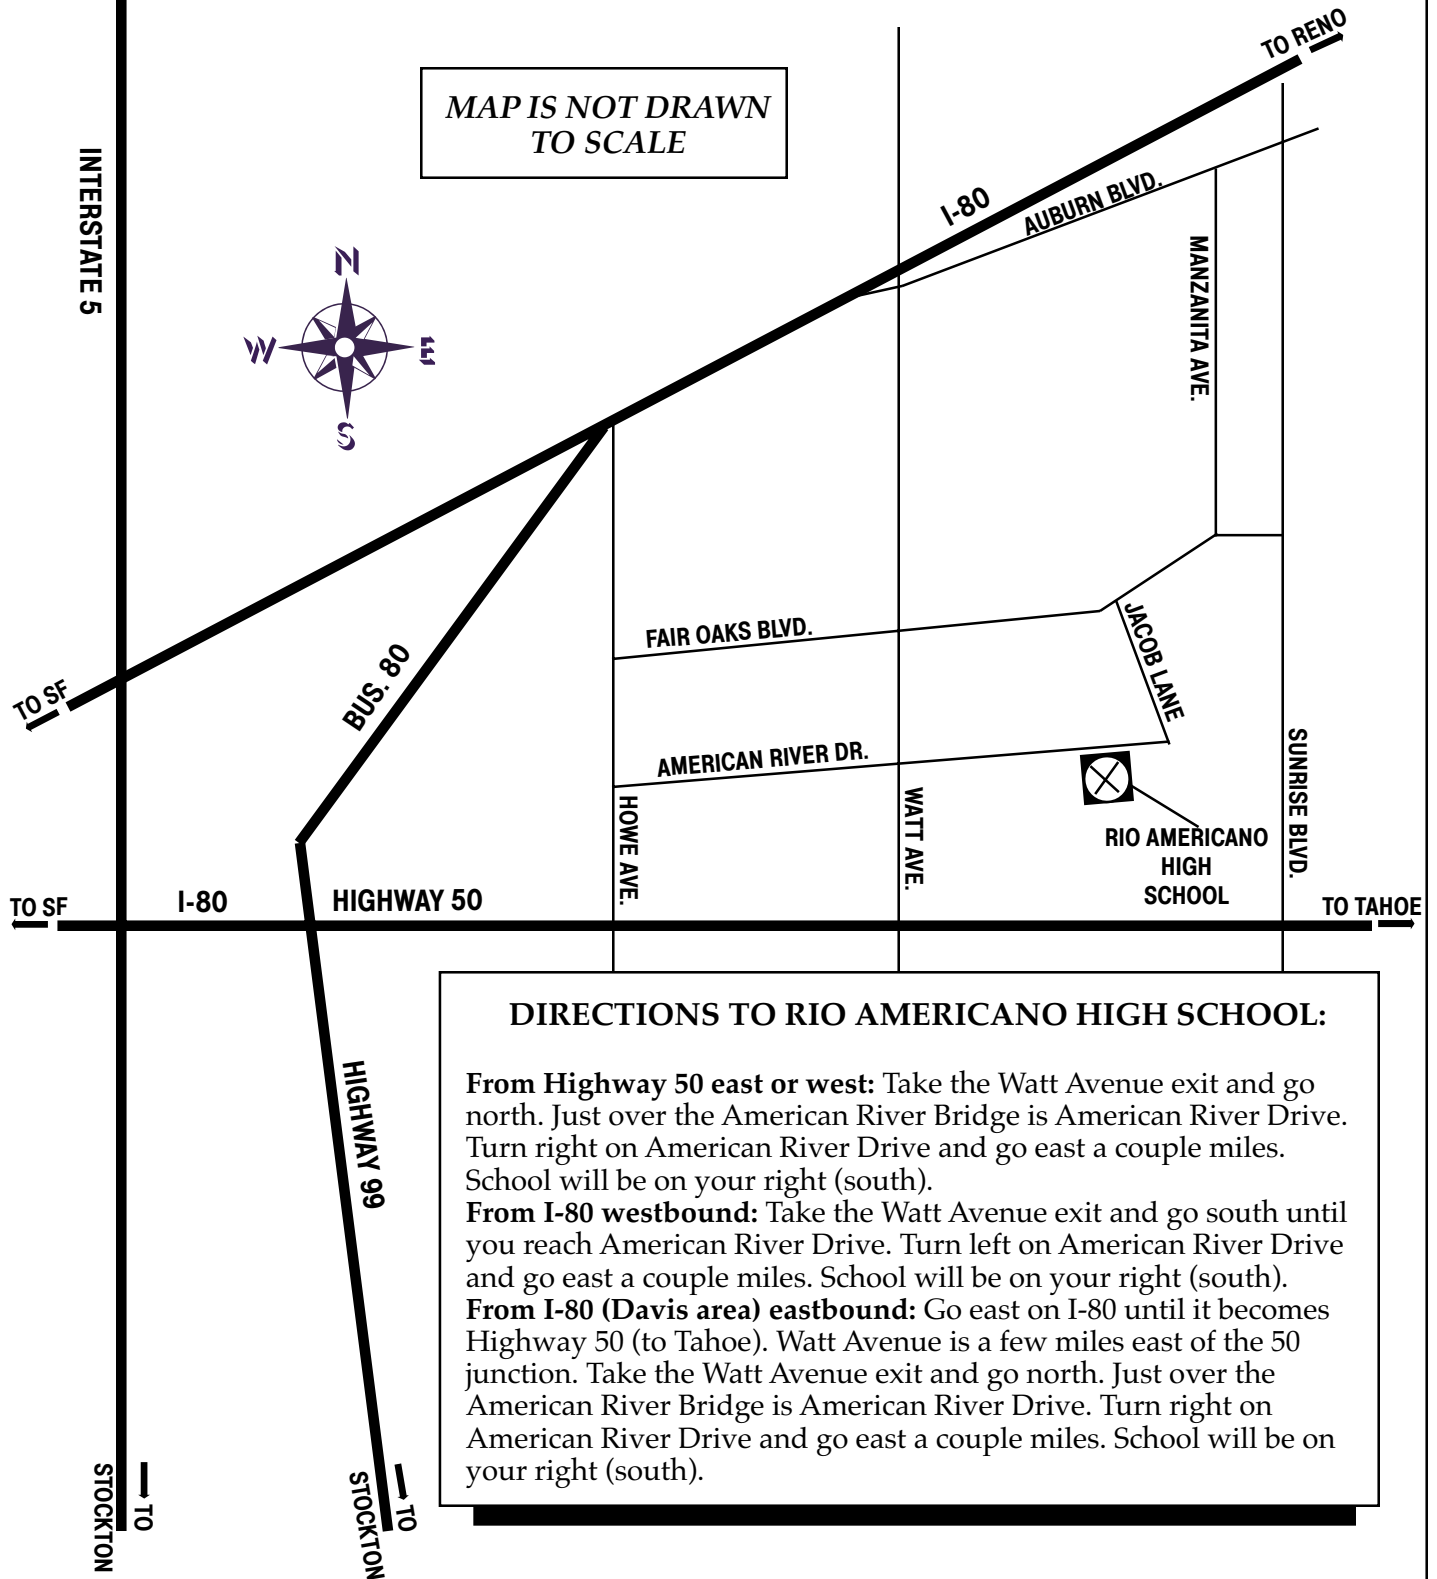

RIO AMERICANO HIGH SCHOOL

4540 American River Drive
Sacramento

MAP IS NOT DRAWN
TO SCALE

DIRECTIONS TO RIO AMERICANO HIGH SCHOOL:

From Highway 50 east or west: Take the Watt Avenue exit and go north. Just over the American River Bridge is American River Drive. Turn right on American River Drive and go east a couple miles. School will be on your right (south).

From I-80 westbound: Take the Watt Avenue exit and go south until you reach American River Drive. Turn left on American River Drive and go east a couple miles. School will be on your right (south).

From I-80 (Davis area) eastbound: Go east on I-80 until it becomes Highway 50 (to Tahoe). Watt Avenue is a few miles east of the 50 junction. Take the Watt Avenue exit and go north. Just over the American River Bridge is American River Drive. Turn right on American River Drive and go east a couple miles. School will be on your right (south).