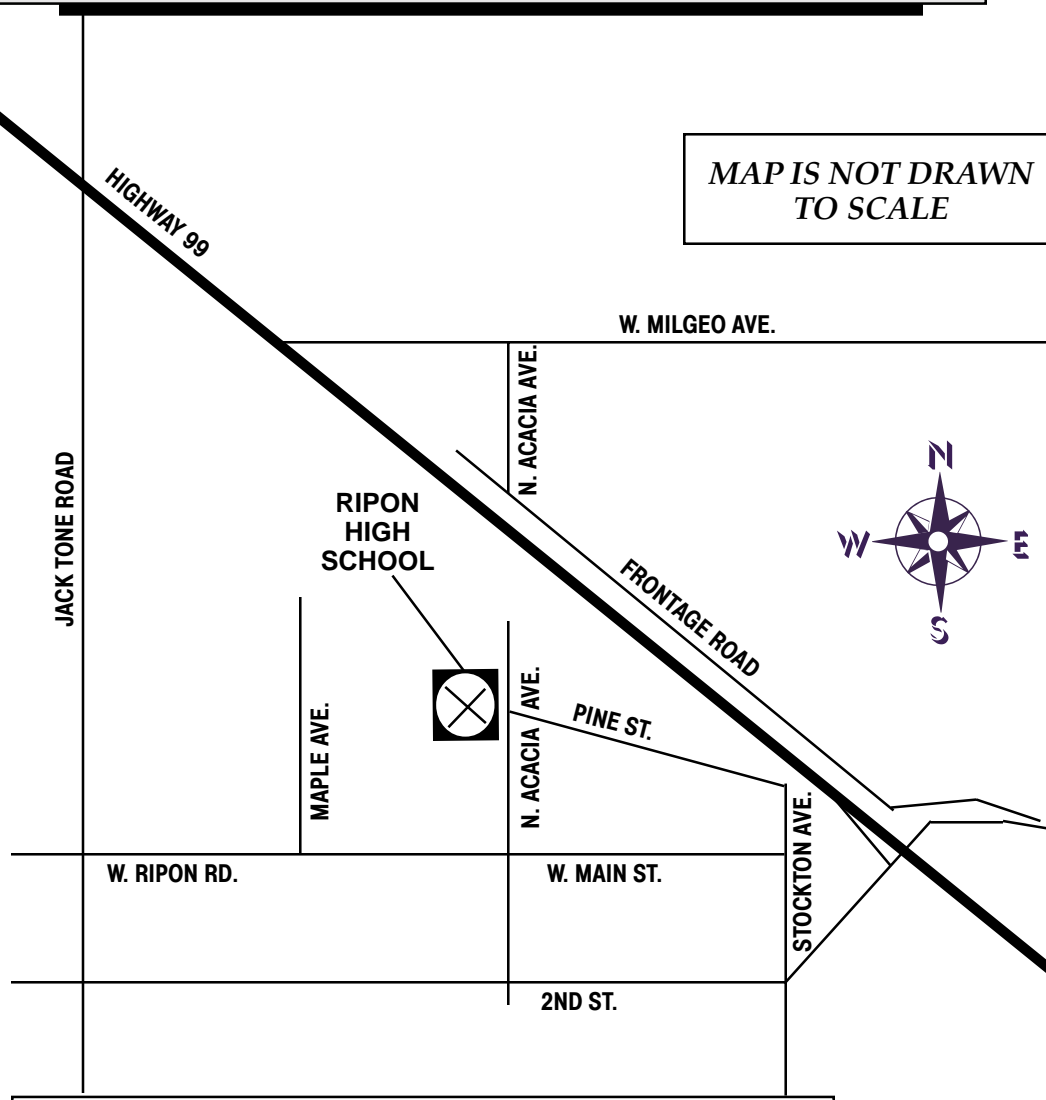

RIPON HIGH SCHOOL

301 North Acacia Avenue
Ripon

MAP IS NOT DRAWN
TO SCALE

TO
STOCKTON

DIRECTIONS TO RIPON HIGH SCHOOL:

From Highway 99 southbound: Take the Ripon exit. At the top of the offramp, turn right (this is Second Street). At the bottom of the ramp, turn right (north) on Stockton Avenue. At Main Street, turn left (west). At Acacia Avenue, turn right (north). School is on Acacia Avenue at end of the street on west side of the street.

From Highway 99 northbound: Take the Ripon exit. Go straight ahead and follow the road over the freeway. This is Second Street. Turn right (north) at the bottom of the ramp (this is Stockton Avenue). At Main Street, turn left (west). At Acacia Avenue, turn right (north). School is on Acacia Avenue at end of the street on west side of the street.