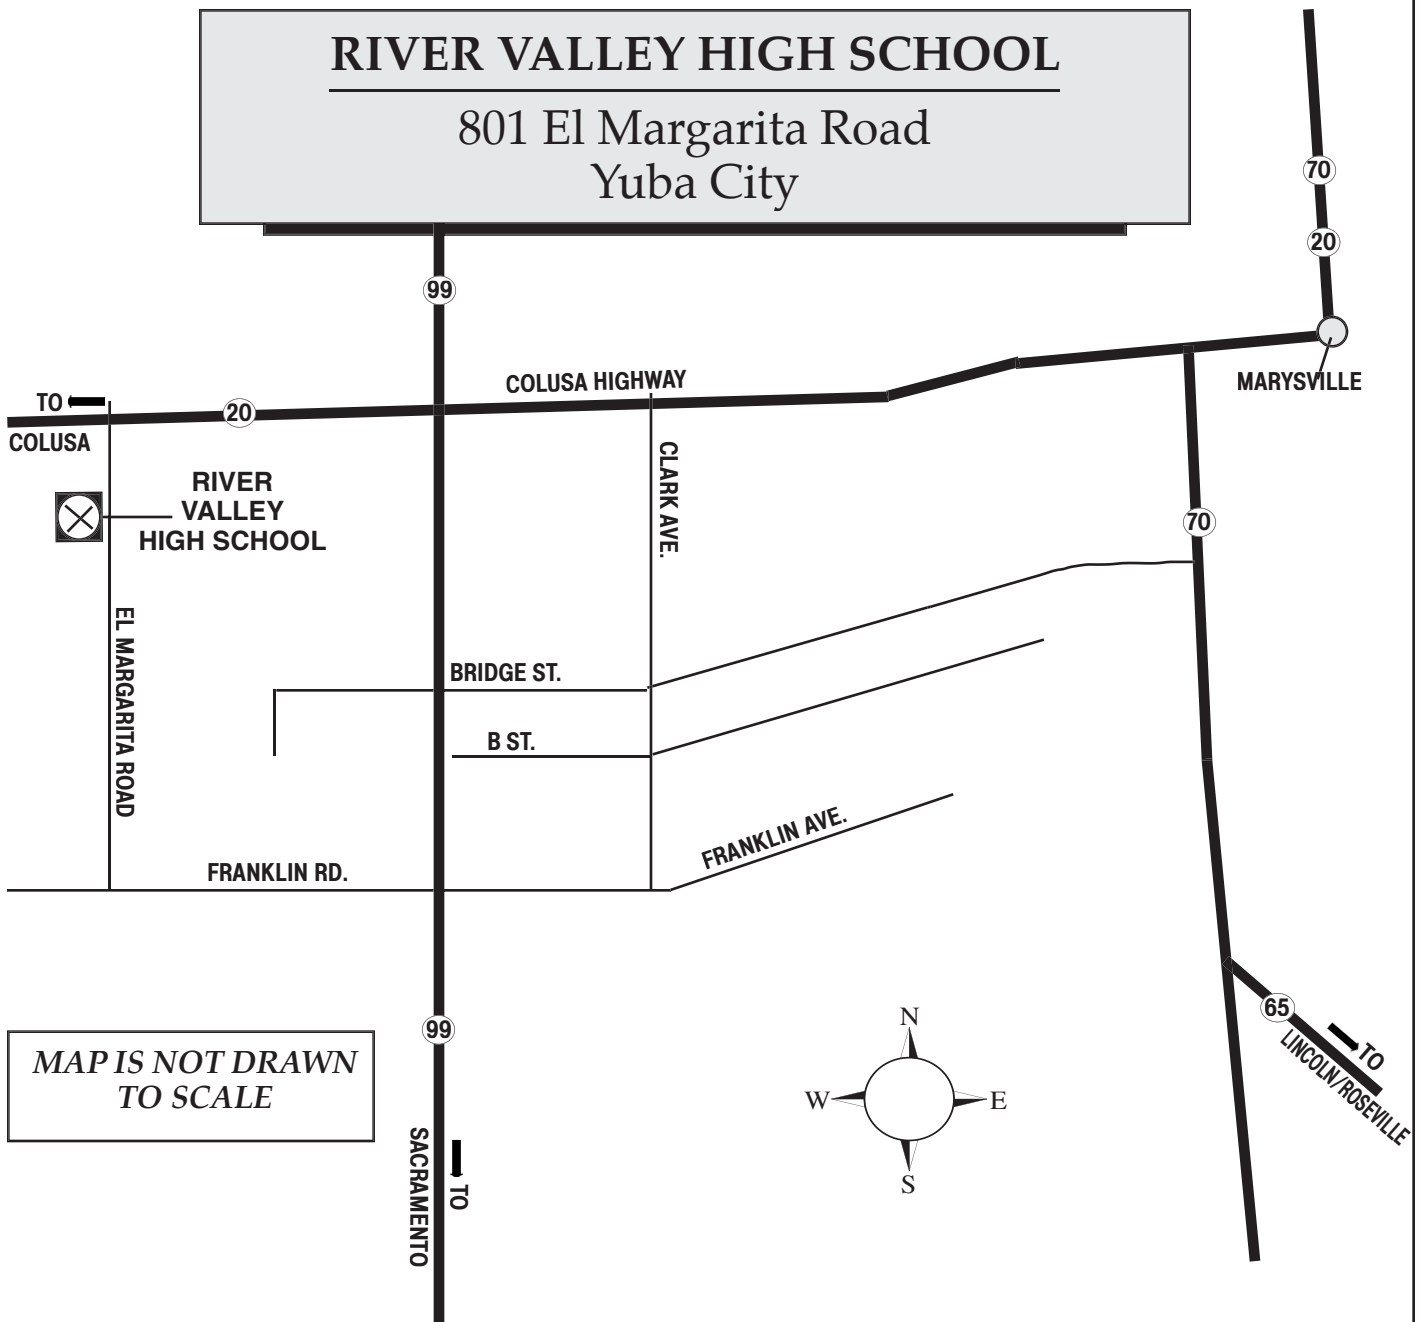

RIVER VALLEY HIGH SCHOOL

801 El Margarita Road
Yuba City

DIRECTIONS TO RIVER VALLEY HIGH SCHOOL:

General Directions:

From the Sacramento area: Take I-5 north toward the airport. At the Highway 70/99 junction, exit from I-5 and head north. Take the 99 split to Yuba City and then follow the Highway 99 directions below.

From the Roseville area: Take Highway 65 through Lincoln to Marysville. Highway 65 then merges with Highway 70 near Marysville. Take Highway 70 to Highway 20 and head west on Highway 20. Then follow the Highway 20 directions below.

From Highway 99: Turn left (west) at Highway 20/Colusa Highway. Proceed west to El Margarita Road. Turn left (south) on El Margarita. The school is on the west side of El Margarita.

From Highway 20: At El Margarita Road (in Yuba City), go south off Highway 20. The school is on the west side of El Margarita.