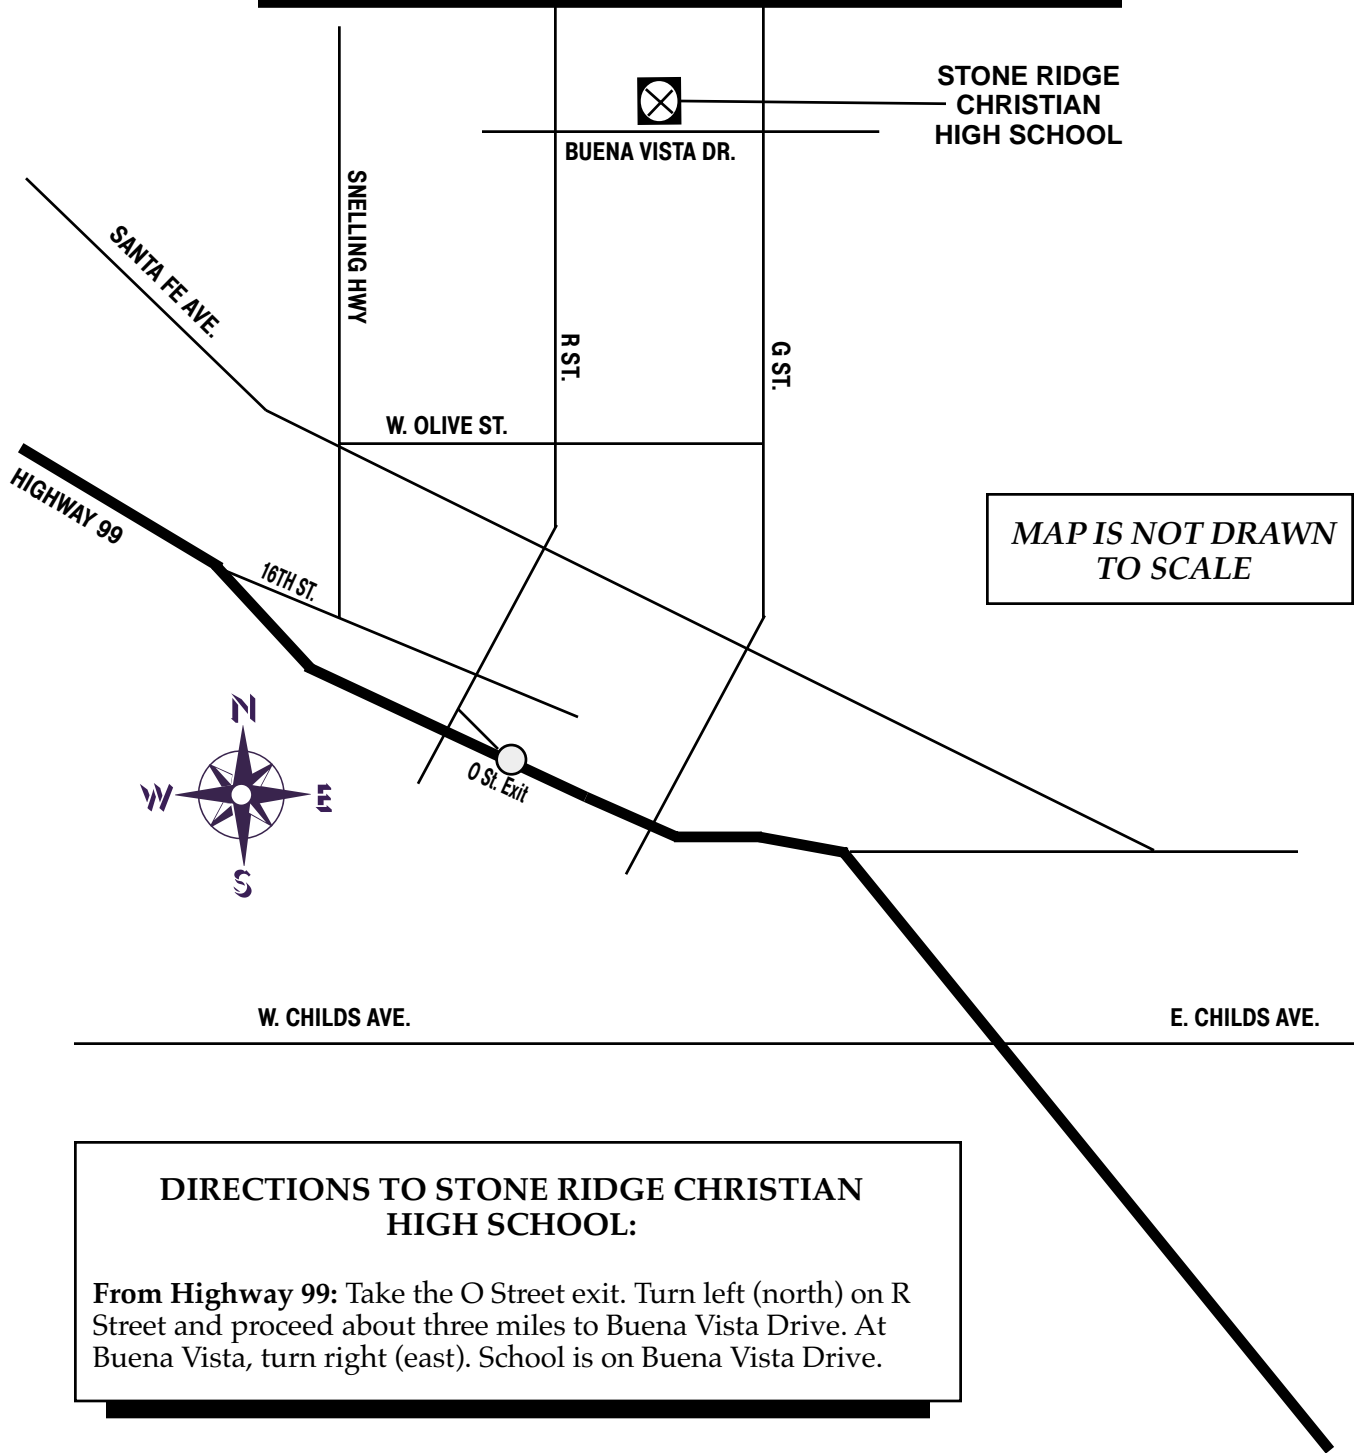

# STONE RIDGE CHR. HIGH SCHOOL

500 Buena Vista Drive  
Merced

MAP IS NOT DRAWN  
TO SCALE

## DIRECTIONS TO STONE RIDGE CHRISTIAN HIGH SCHOOL:

**From Highway 99:** Take the O Street exit. Turn left (north) on R Street and proceed about three miles to Buena Vista Drive. At Buena Vista, turn right (east). School is on Buena Vista Drive.