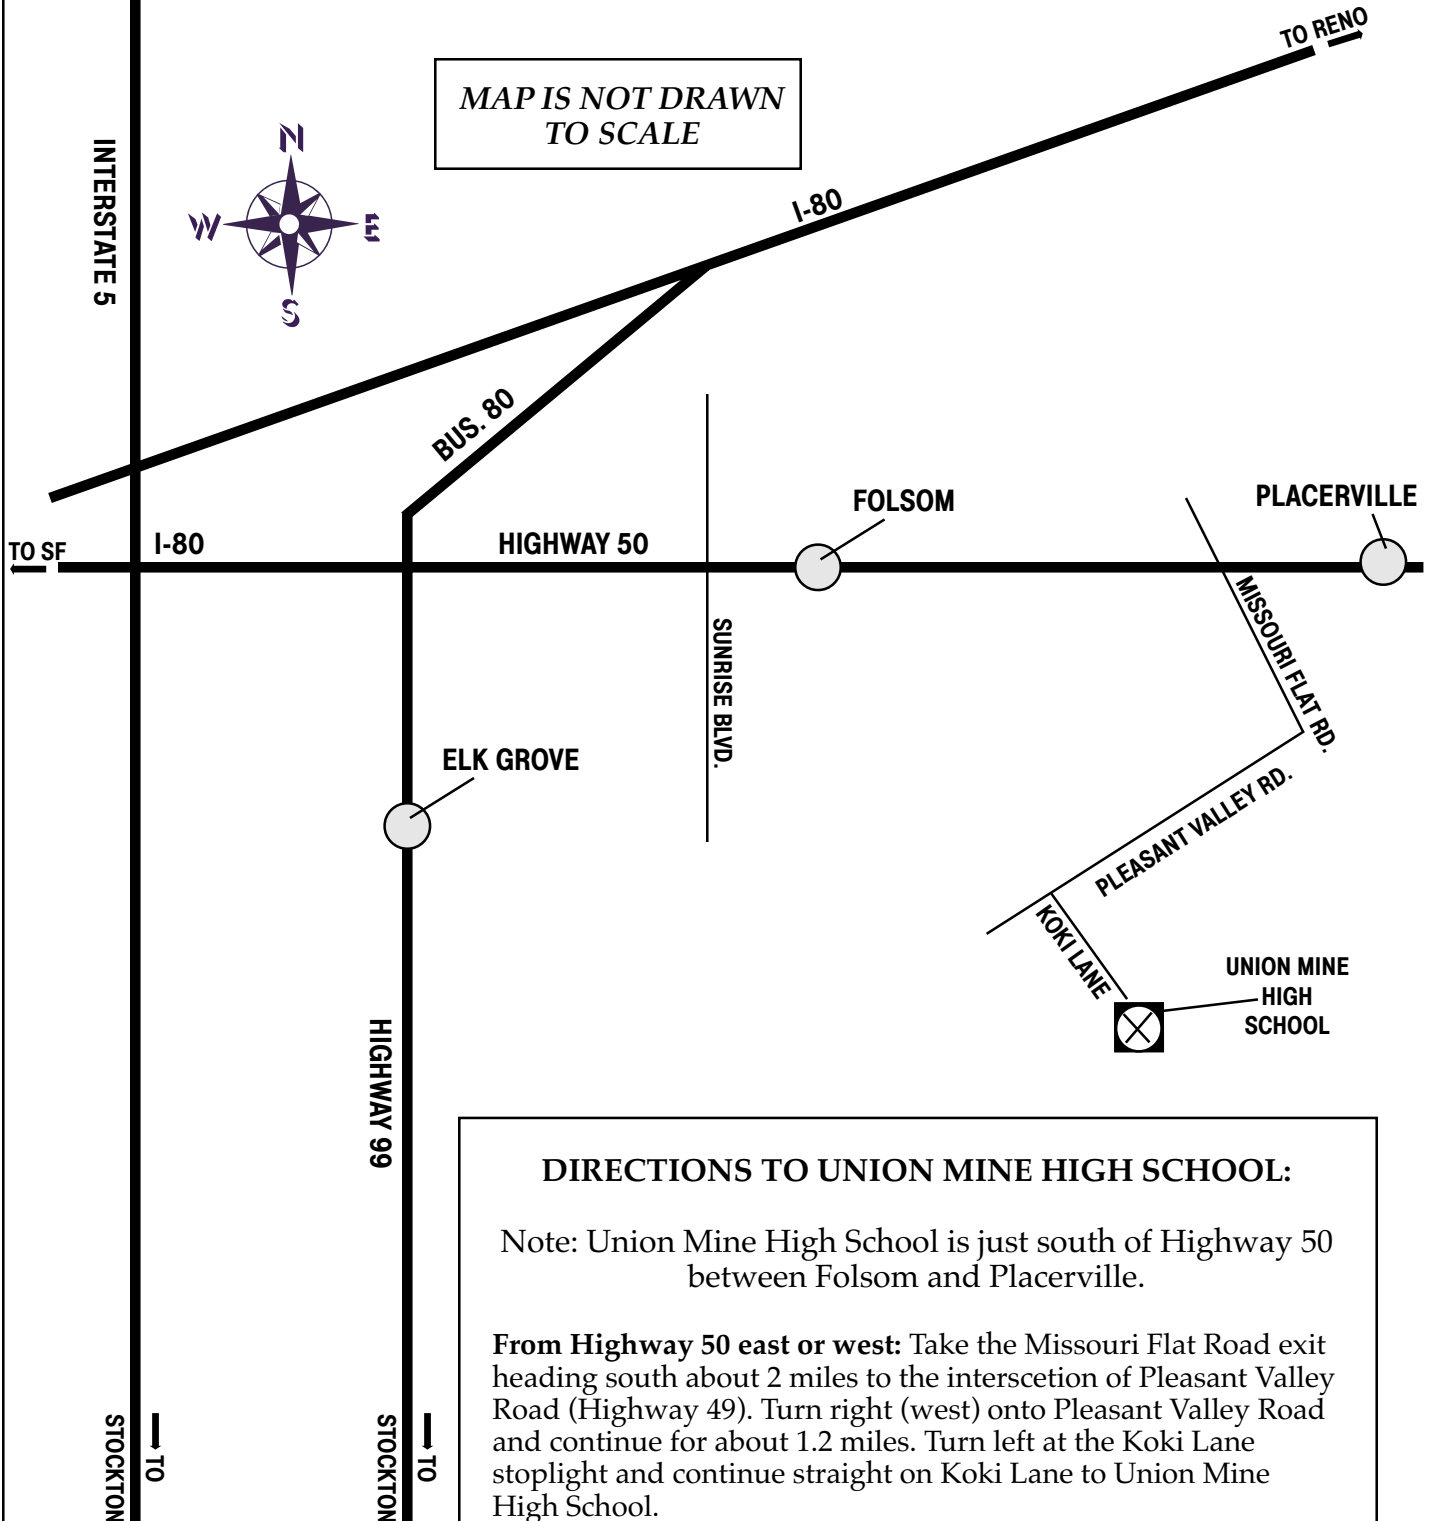

UNION MINE HIGH SCHOOL

6530 Koki Lane
El Dorado

MAP IS NOT DRAWN
TO SCALE

DIRECTIONS TO UNION MINE HIGH SCHOOL:

Note: Union Mine High School is just south of Highway 50 between Folsom and Placerville.

From Highway 50 east or west: Take the Missouri Flat Road exit heading south about 2 miles to the interscetion of Pleasant Valley Road (Highway 49). Turn right (west) onto Pleasant Valley Road and continue for about 1.2 miles. Turn left at the Koki Lane stoplight and continue straight on Koki Lane to Union Mine High School.