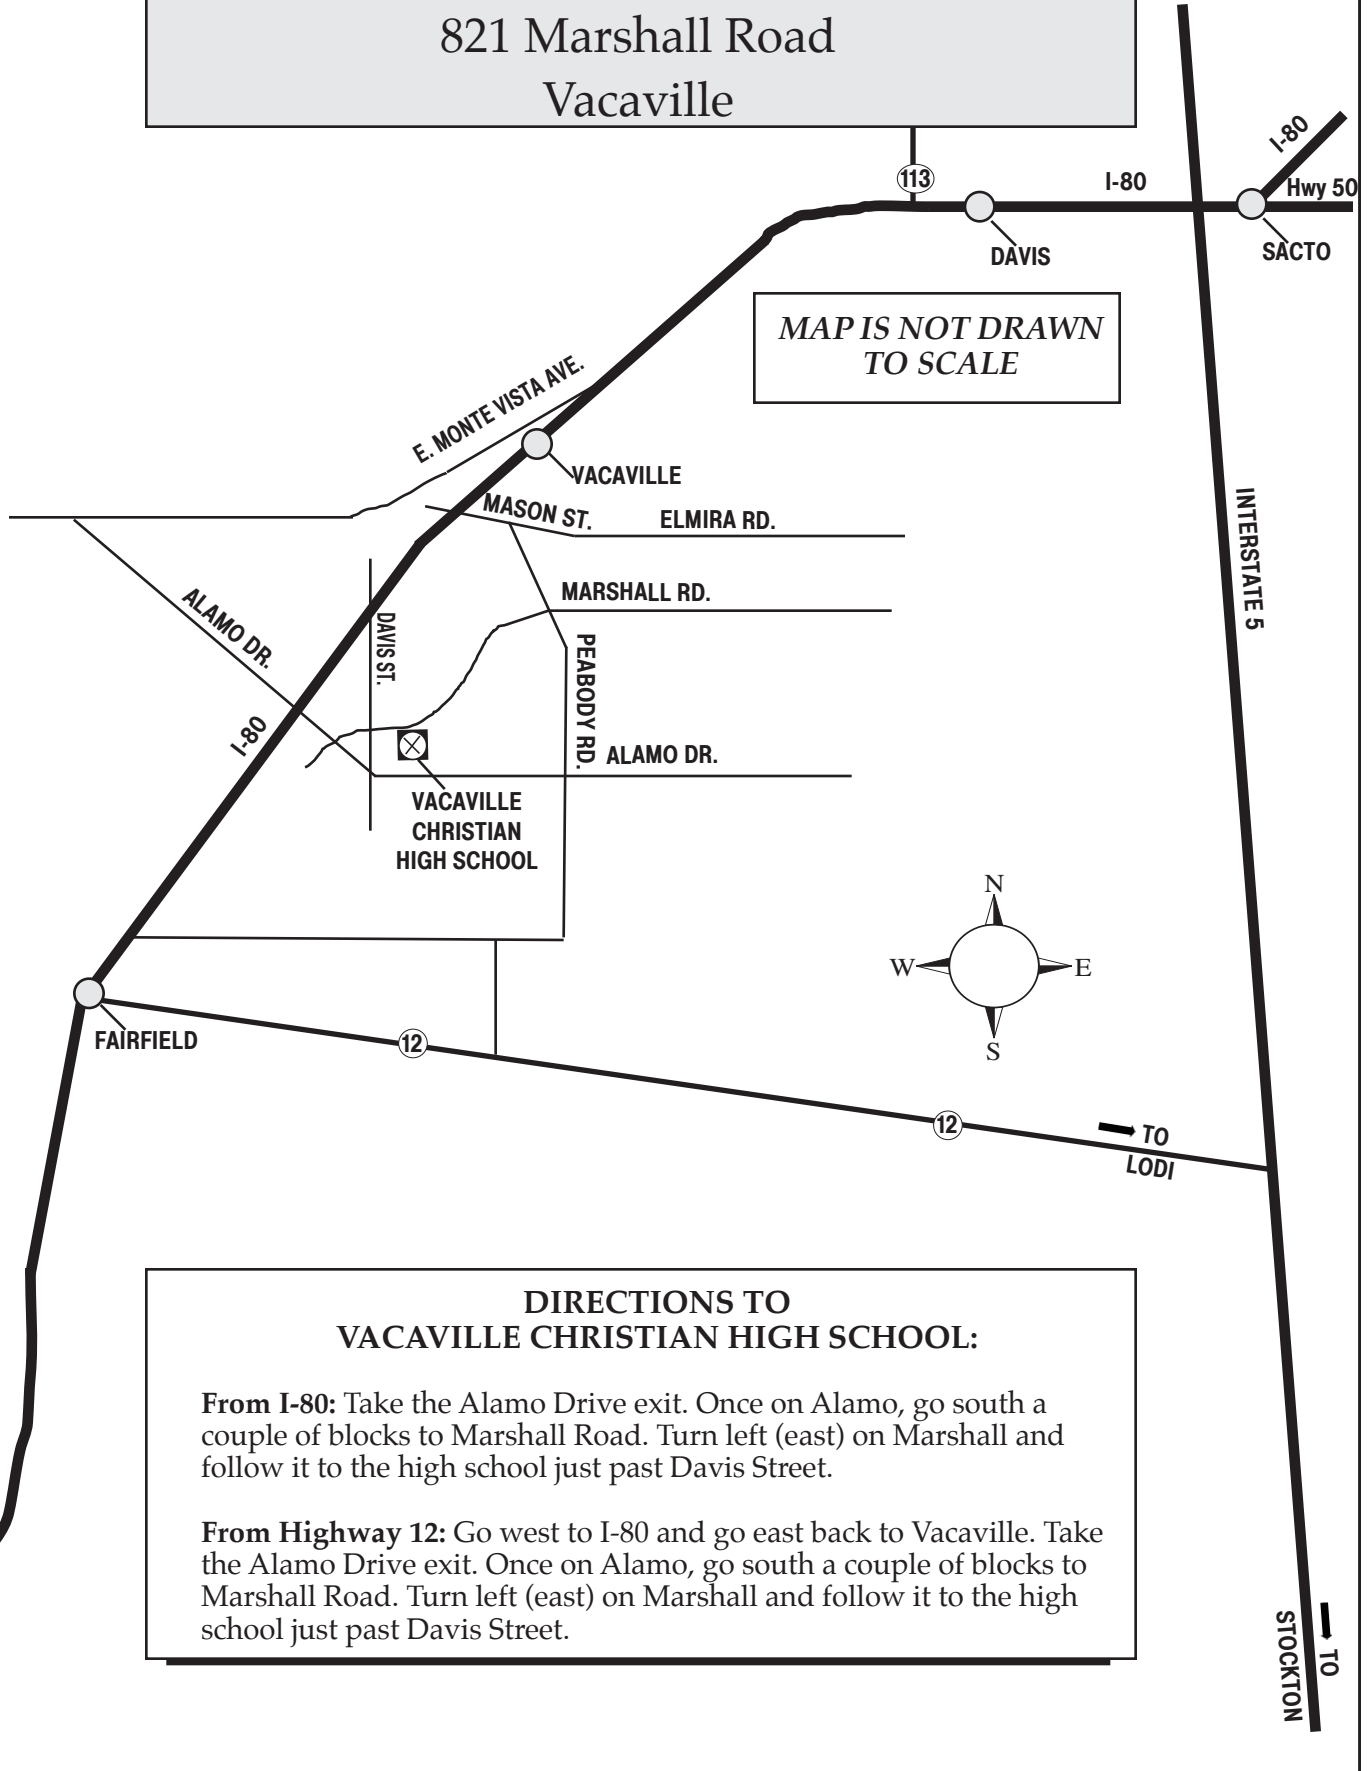

VACAVILLE CHRISTIAN HIGH SCHOOL

821 Marshall Road
Vacaville

MAP IS NOT DRAWN
TO SCALE

DIRECTIONS TO VACAVILLE CHRISTIAN HIGH SCHOOL:

From I-80: Take the Alamo Drive exit. Once on Alamo, go south a couple of blocks to Marshall Road. Turn left (east) on Marshall and follow it to the high school just past Davis Street.

From Highway 12: Go west to I-80 and go east back to Vacaville. Take the Alamo Drive exit. Once on Alamo, go south a couple of blocks to Marshall Road. Turn left (east) on Marshall and follow it to the high school just past Davis Street.