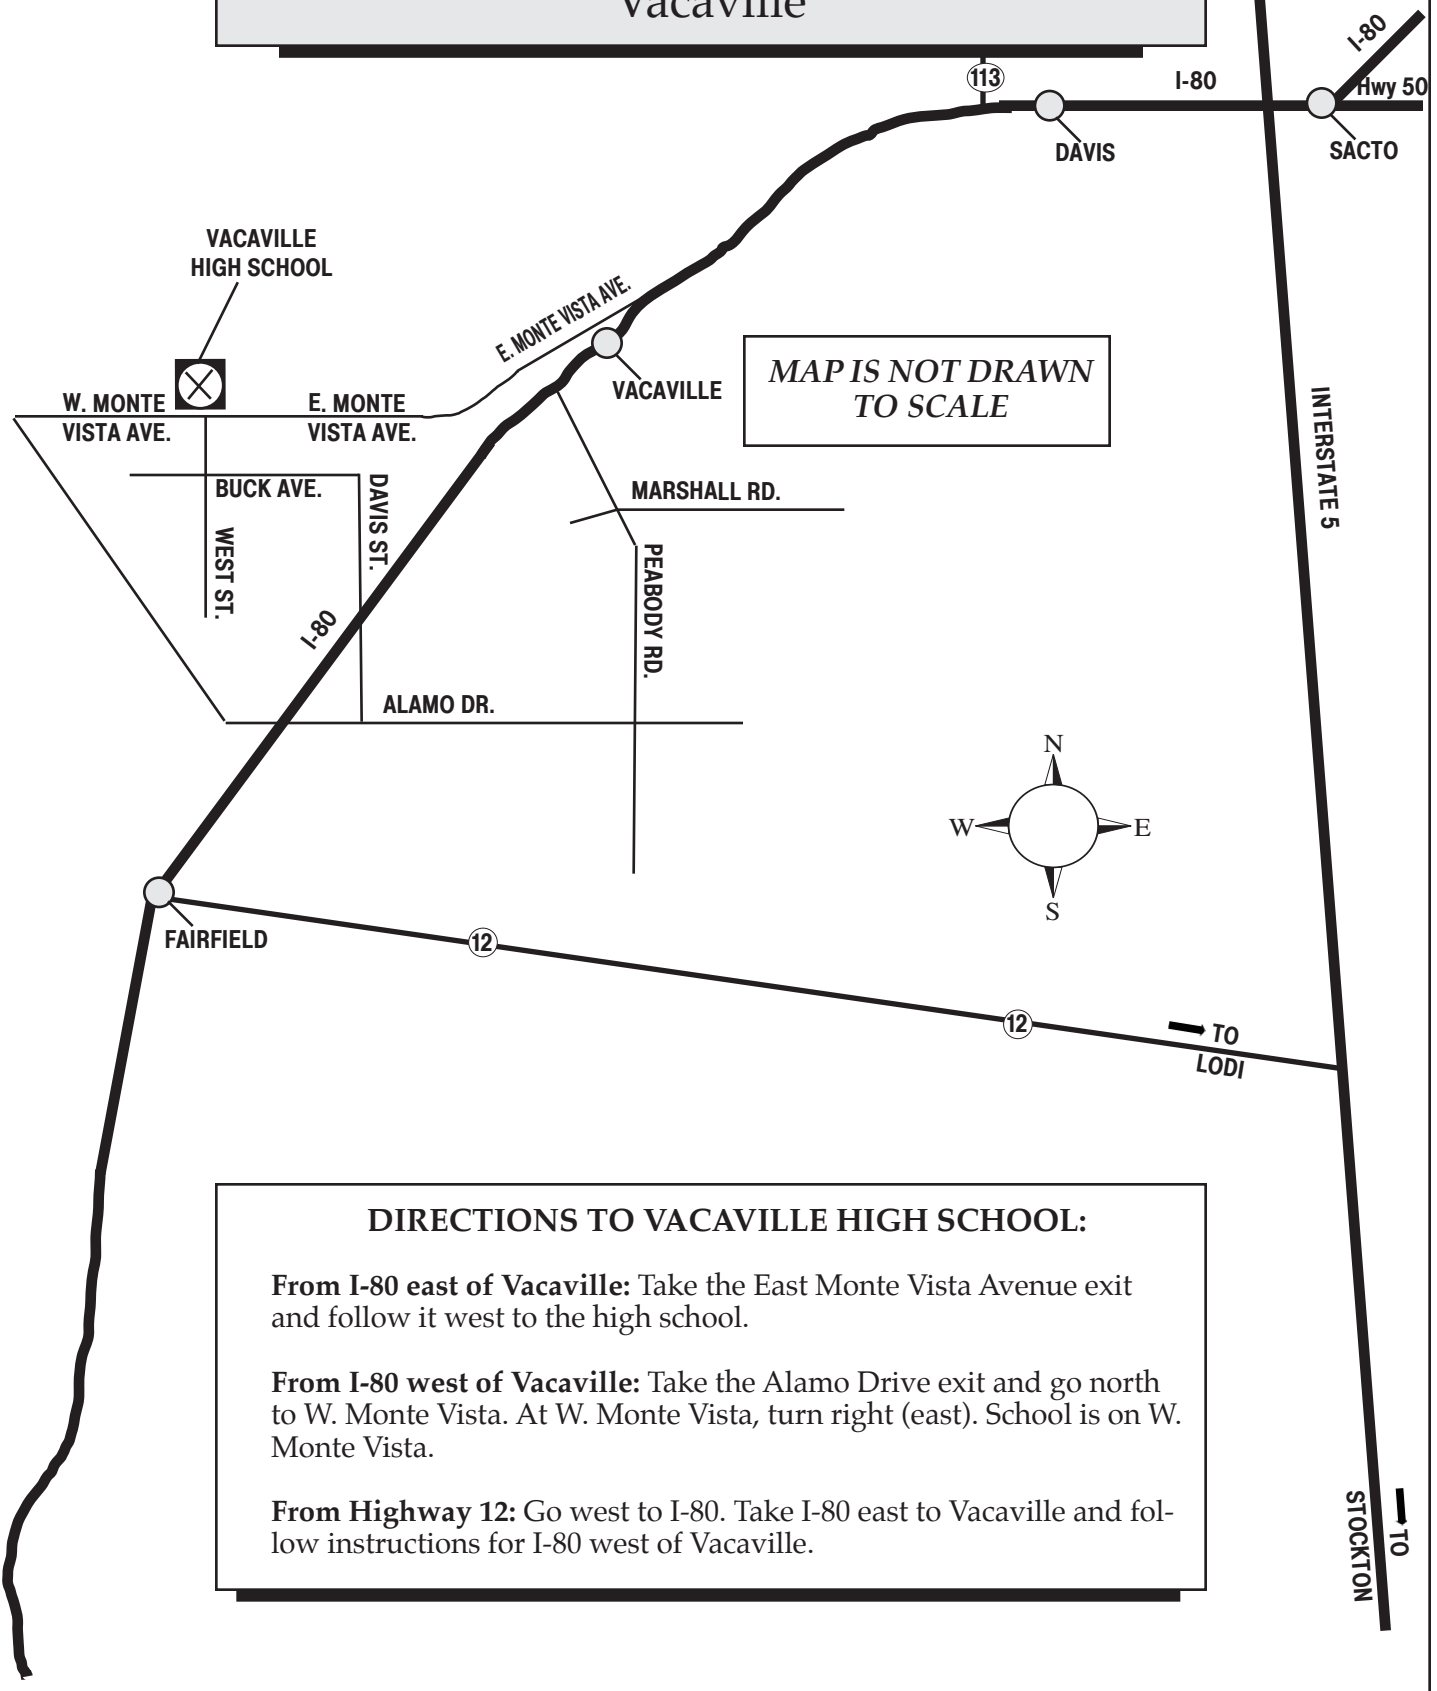

VACAVILLE HIGH SCHOOL

100 W. Monte Vista Avenue
Vacaville

DIRECTIONS TO VACAVILLE HIGH SCHOOL:

From I-80 east of Vacaville: Take the East Monte Vista Avenue exit and follow it west to the high school.

From I-80 west of Vacaville: Take the Alamo Drive exit and go north to W. Monte Vista. At W. Monte Vista, turn right (east). School is on W. Monte Vista.

From Highway 12: Go west to I-80. Take I-80 east to Vacaville and follow instructions for I-80 west of Vacaville.