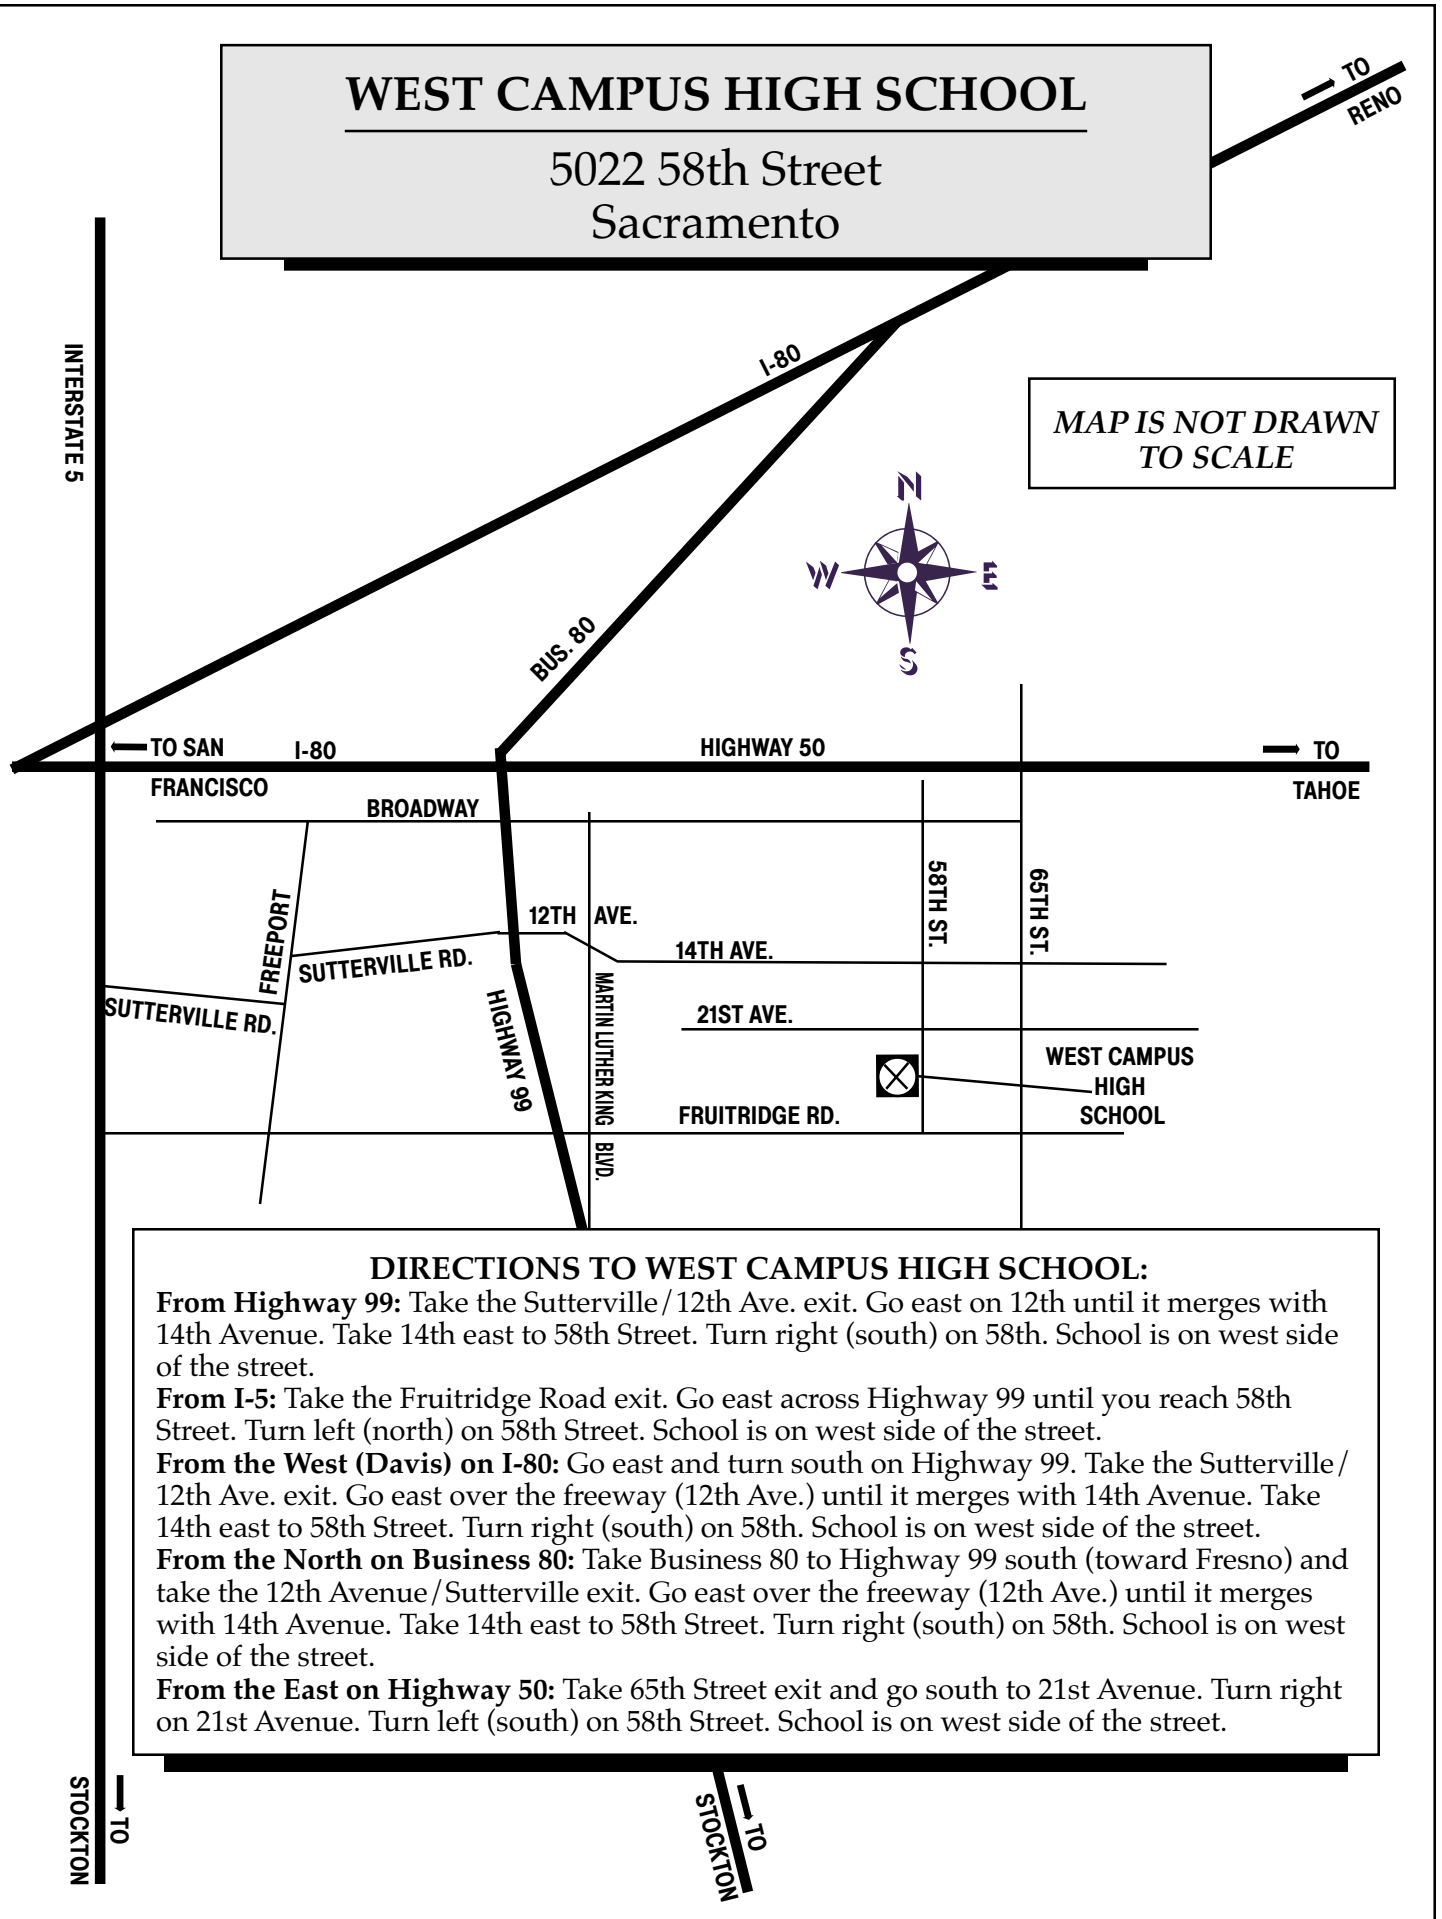

WEST CAMPUS HIGH SCHOOL

5022 58th Street
Sacramento

MAP IS NOT DRAWN
TO SCALE

DIRECTIONS TO WEST CAMPUS HIGH SCHOOL:

From Highway 99: Take the Sutterville/12th Ave. exit. Go east on 12th until it merges with 14th Avenue. Take 14th east to 58th Street. Turn right (south) on 58th. School is on west side of the street.

From I-5: Take the Fruitridge Road exit. Go east across Highway 99 until you reach 58th Street. Turn left (north) on 58th Street. School is on west side of the street.

From the West (Davis) on I-80: Go east and turn south on Highway 99. Take the Sutterville/12th Ave. exit. Go east over the freeway (12th Ave.) until it merges with 14th Avenue. Take 14th east to 58th Street. Turn right (south) on 58th. School is on west side of the street.

From the North on Business 80: Take Business 80 to Highway 99 south (toward Fresno) and take the 12th Avenue/Sutterville exit. Go east over the freeway (12th Ave.) until it merges with 14th Avenue. Take 14th east to 58th Street. Turn right (south) on 58th. School is on west side of the street.

From the East on Highway 50: Take 65th Street exit and go south to 21st Avenue. Turn right on 21st Avenue. Turn left (south) on 58th Street. School is on west side of the street.