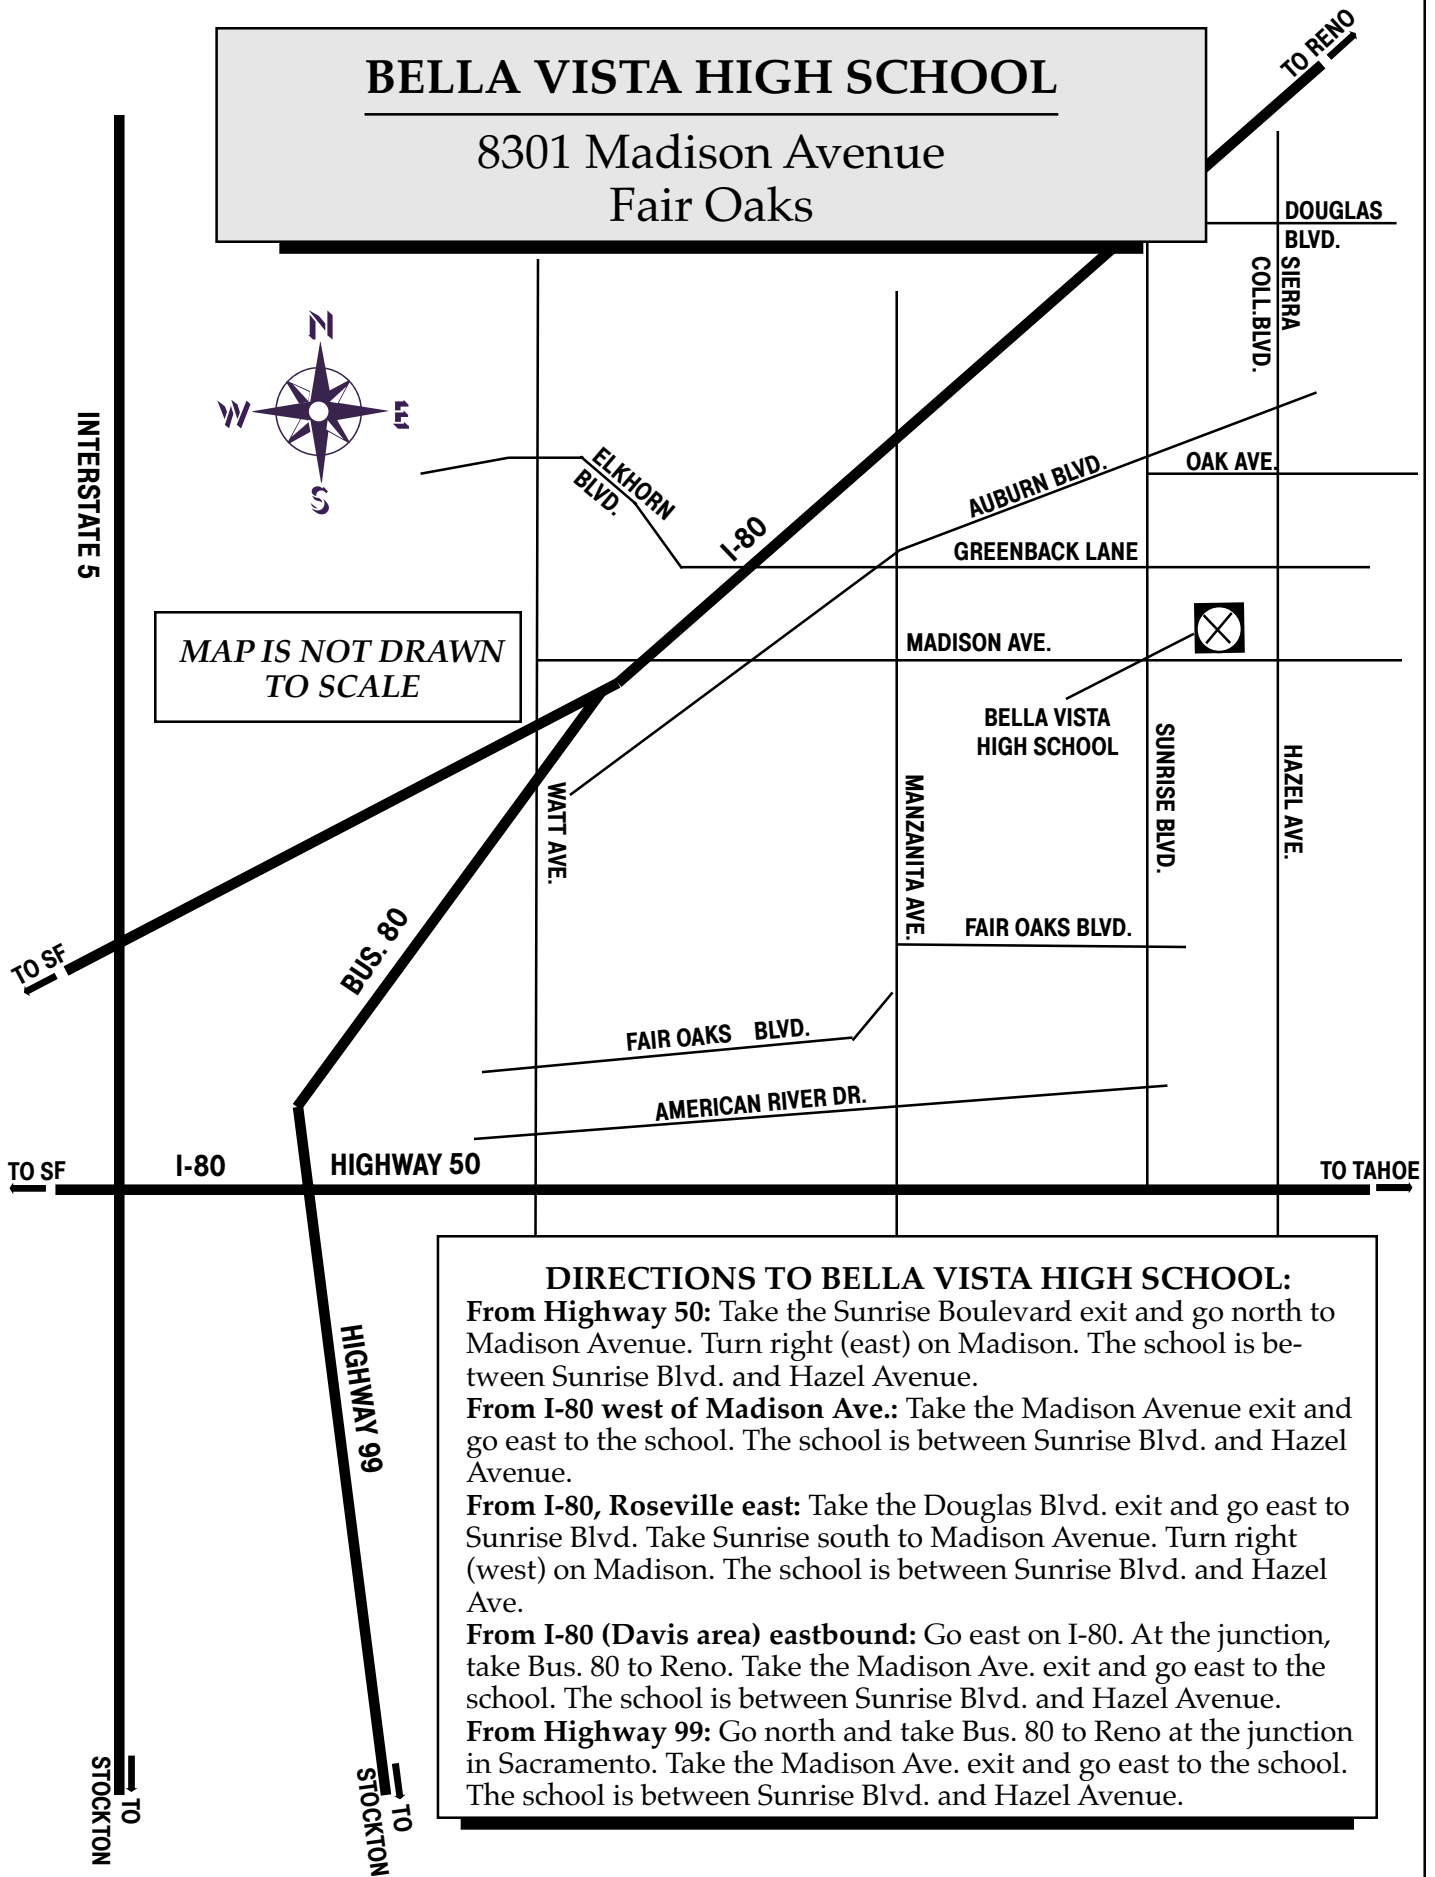

BELLA VISTA HIGH SCHOOL

8301 Madison Avenue
Fair Oaks

MAP IS NOT DRAWN
TO SCALE

DIRECTIONS TO BELLA VISTA HIGH SCHOOL:

From Highway 50: Take the Sunrise Boulevard exit and go north to Madison Avenue. Turn right (east) on Madison. The school is between Sunrise Blvd. and Hazel Avenue.

From I-80 west of Madison Ave.: Take the Madison Avenue exit and go east to the school. The school is between Sunrise Blvd. and Hazel Avenue.

From I-80, Roseville east: Take the Douglas Blvd. exit and go east to Sunrise Blvd. Take Sunrise south to Madison Avenue. Turn right (west) on Madison. The school is between Sunrise Blvd. and Hazel Avenue.

From I-80 (Davis area) eastbound: Go east on I-80. At the junction, take Bus. 80 to Reno. Take the Madison Ave. exit and go east to the school. The school is between Sunrise Blvd. and Hazel Avenue.

From Highway 99: Go north and take Bus. 80 to Reno at the junction in Sacramento. Take the Madison Ave. exit and go east to the school. The school is between Sunrise Blvd. and Hazel Avenue.