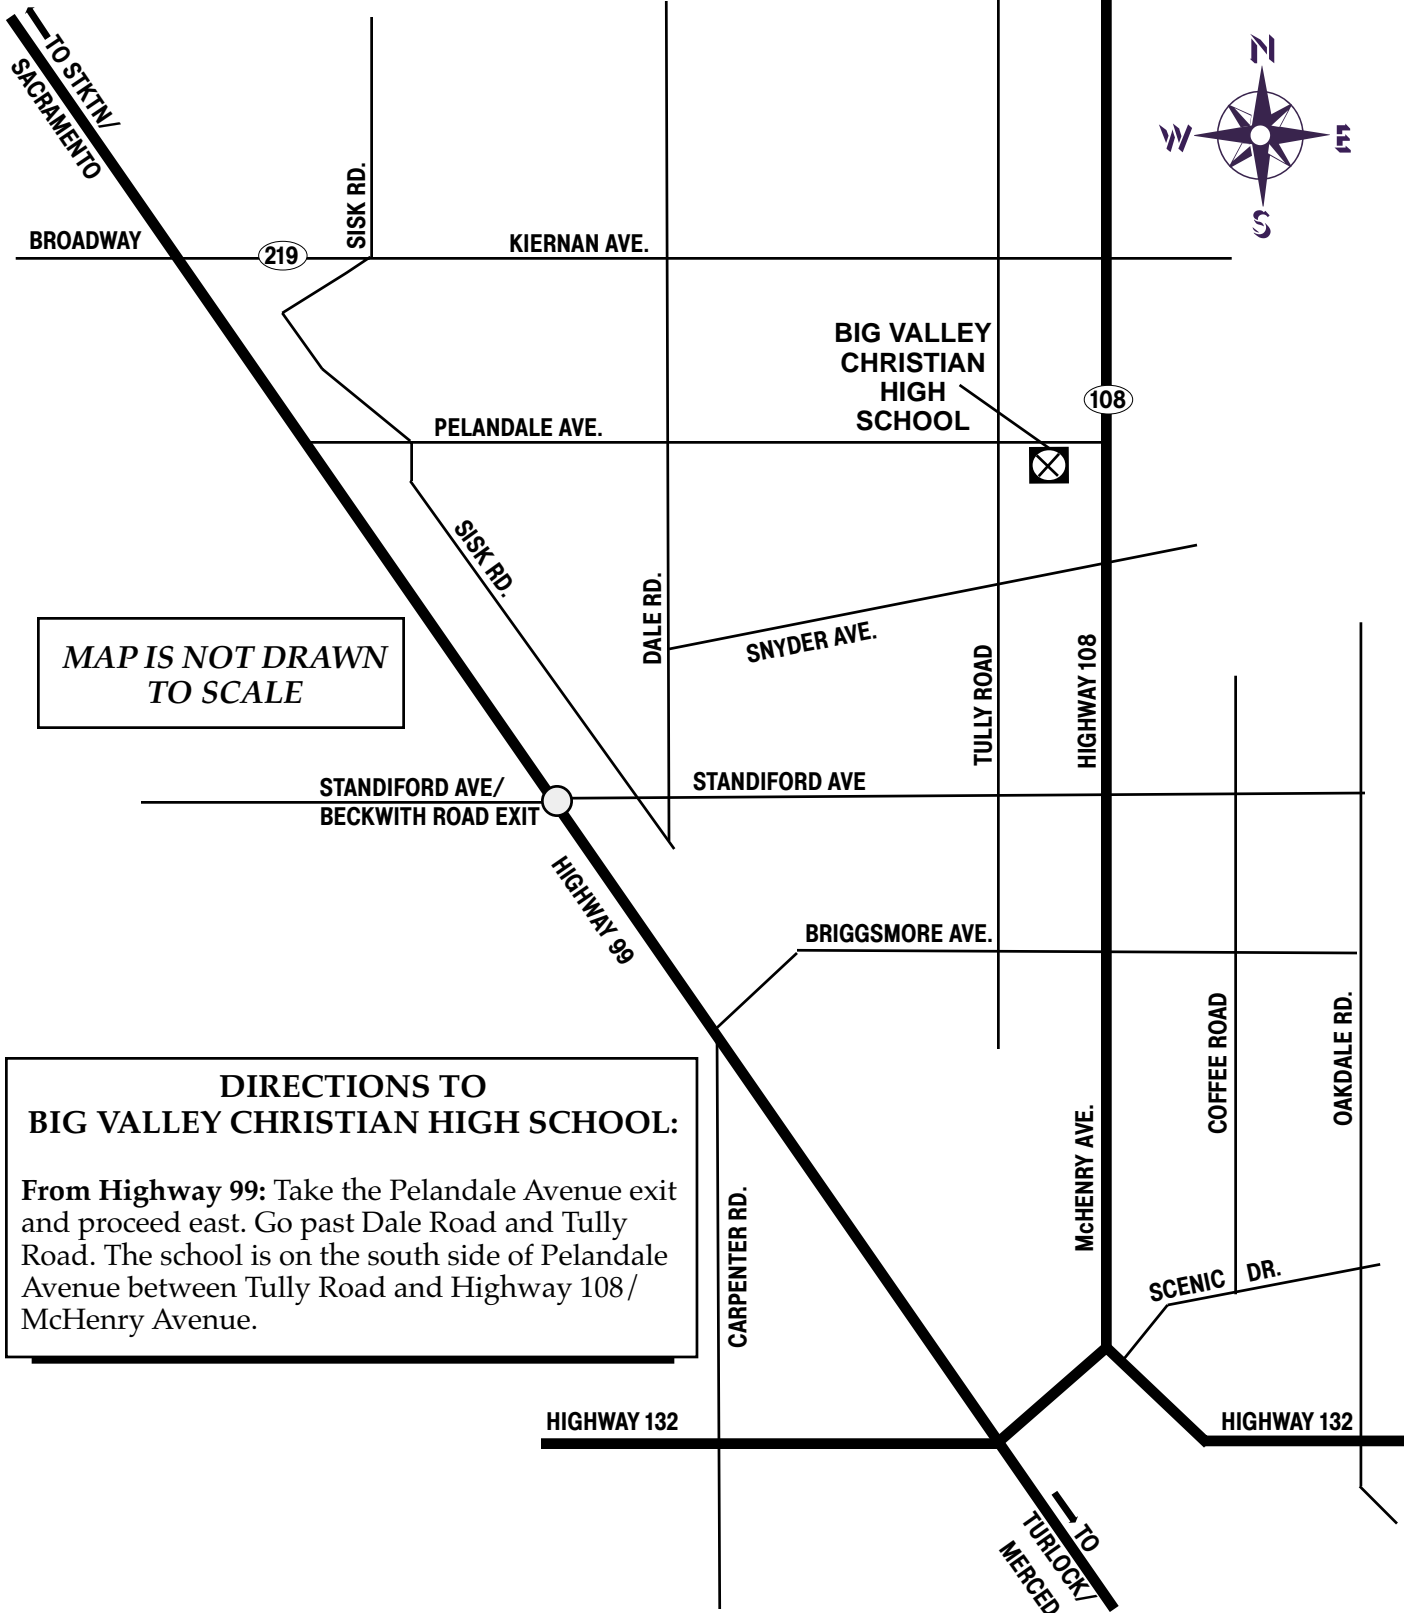

BIG VALLEY CHRISTIAN HIGH SCHOOL
 1020 Pelandale Avenue
 Modesto

MAP IS NOT DRAWN TO SCALE

**DIRECTIONS TO
 BIG VALLEY CHRISTIAN HIGH SCHOOL:**

From Highway 99: Take the Pelandale Avenue exit and proceed east. Go past Dale Road and Tully Road. The school is on the south side of Pelandale Avenue between Tully Road and Highway 108/ McHenry Avenue.