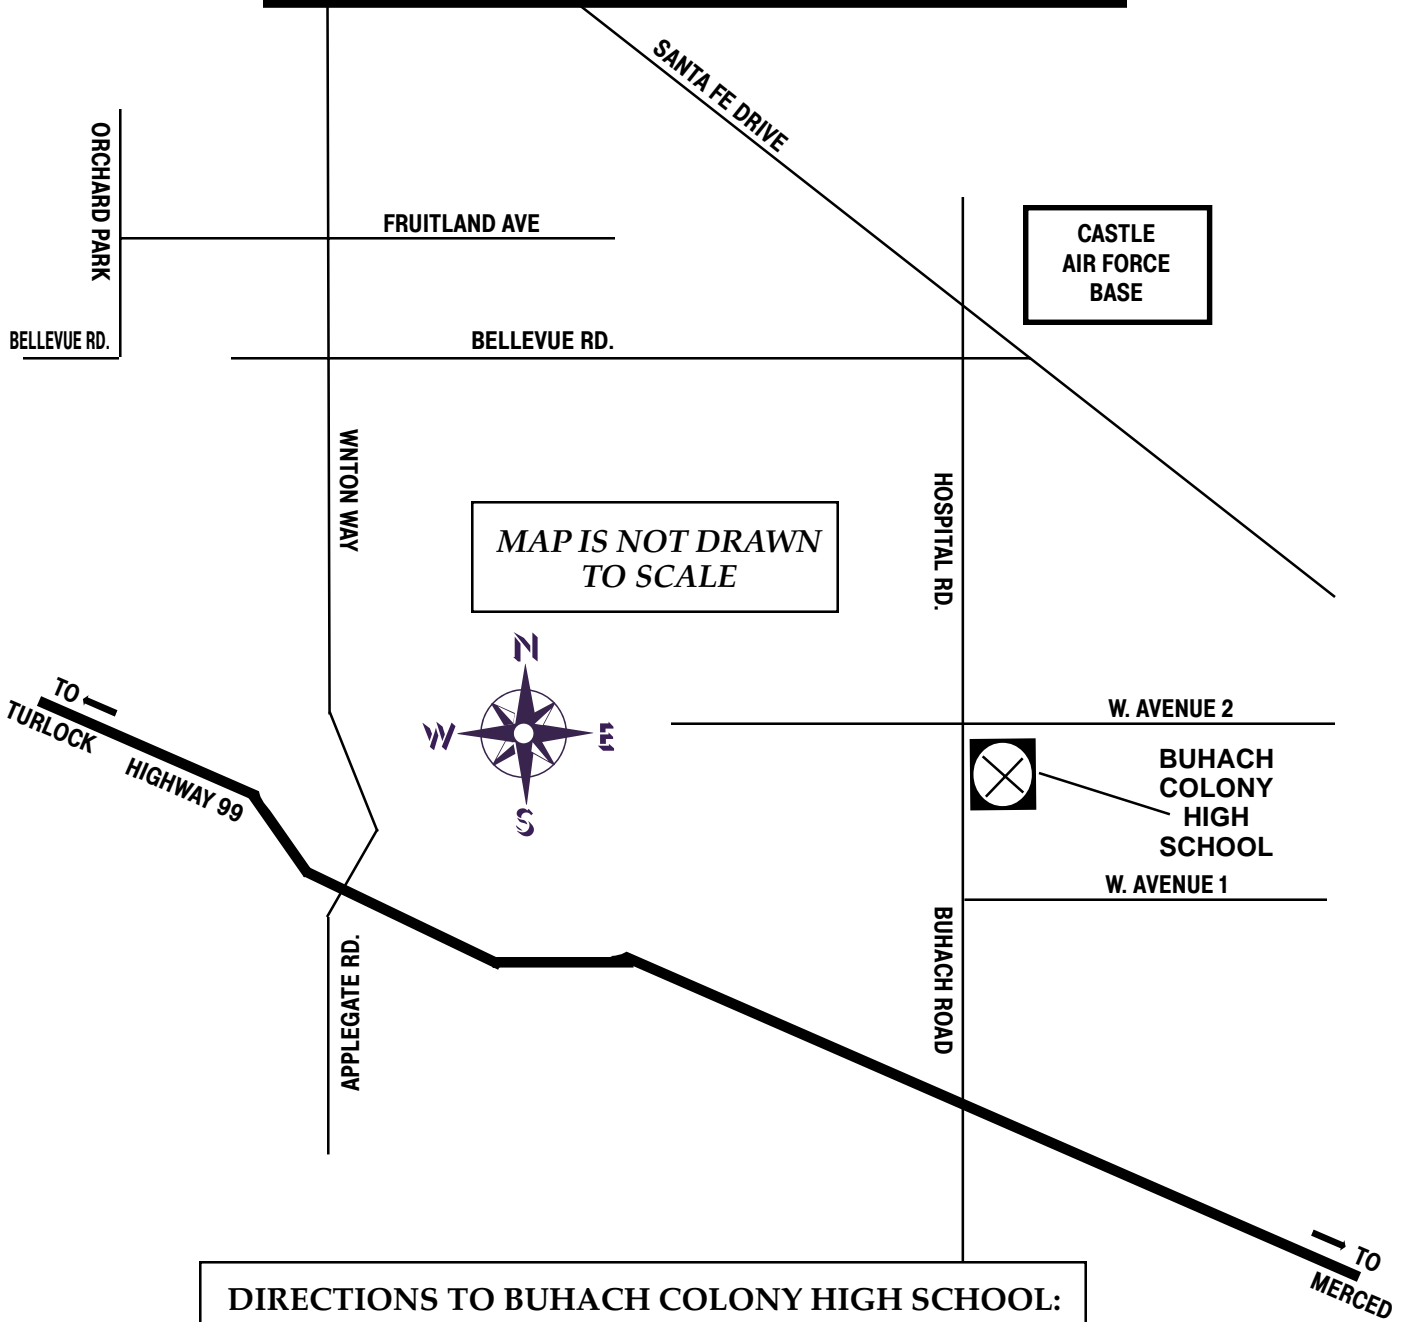

# BUHACH COLONY HIGH SCHOOL

1800 Buhach Road  
Atwater

## DIRECTIONS TO BUHACH COLONY HIGH SCHOOL:

**From Highway 99:** Take the Buhach Road/ Castle Air Force Base exit and go north on Buhach Road. The school is about two miles north of the freeway on Buhach Road (east side of the street).