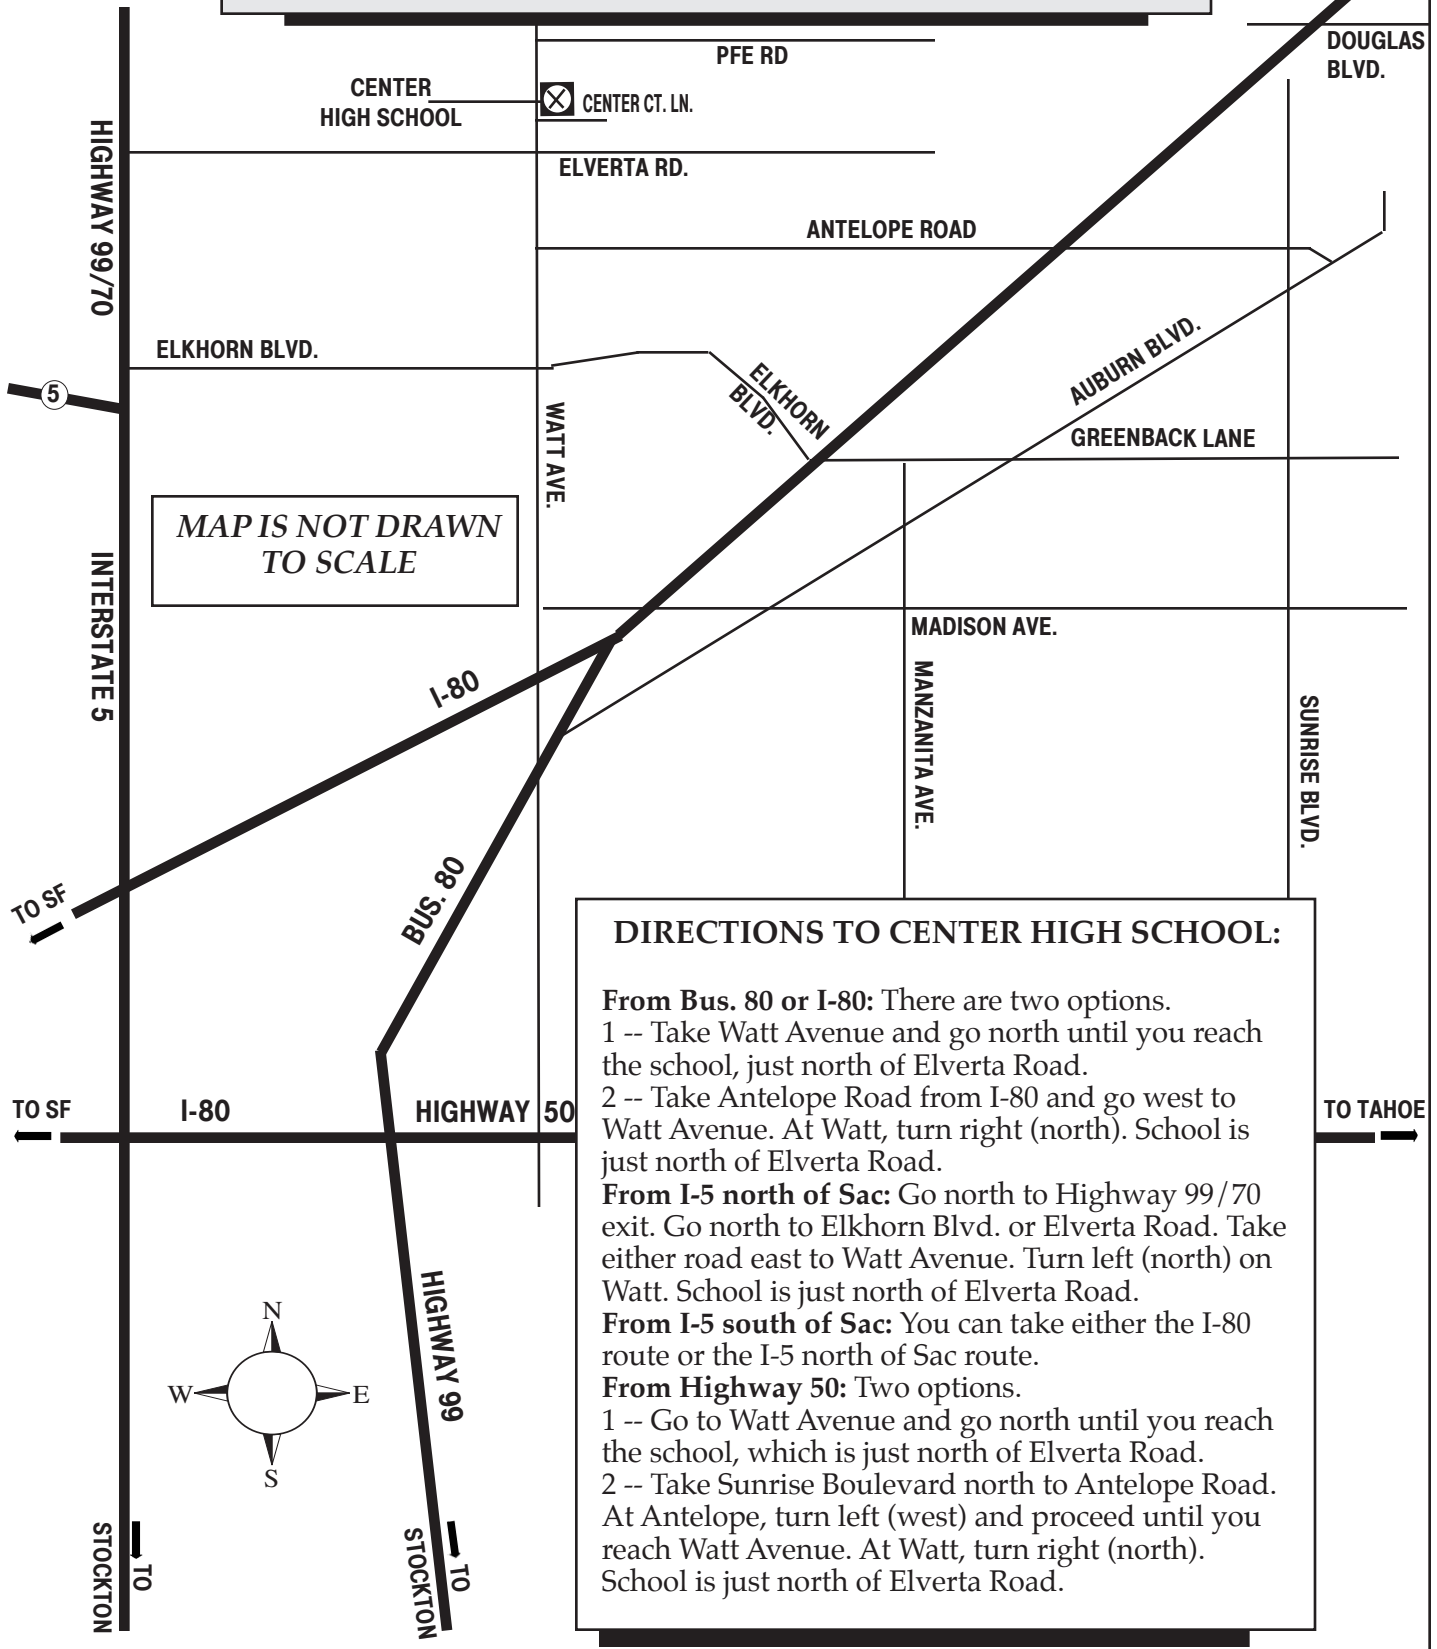

CENTER HIGH SCHOOL

3111 Center Court Lane
Antelope

MAP IS NOT DRAWN
TO SCALE

DIRECTIONS TO CENTER HIGH SCHOOL:

From Bus. 80 or I-80: There are two options.
 1 -- Take Watt Avenue and go north until you reach the school, just north of Elverta Road.
 2 -- Take Antelope Road from I-80 and go west to Watt Avenue. At Watt, turn right (north). School is just north of Elverta Road.

From I-5 north of Sac: Go north to Highway 99/70 exit. Go north to Elkhorn Blvd. or Elverta Road. Take either road east to Watt Avenue. Turn left (north) on Watt. School is just north of Elverta Road.

From I-5 south of Sac: You can take either the I-80 route or the I-5 north of Sac route.

From Highway 50: Two options.
 1 -- Go to Watt Avenue and go north until you reach the school, which is just north of Elverta Road.
 2 -- Take Sunrise Boulevard north to Antelope Road. At Antelope, turn left (west) and proceed until you reach Watt Avenue. At Watt, turn right (north). School is just north of Elverta Road.