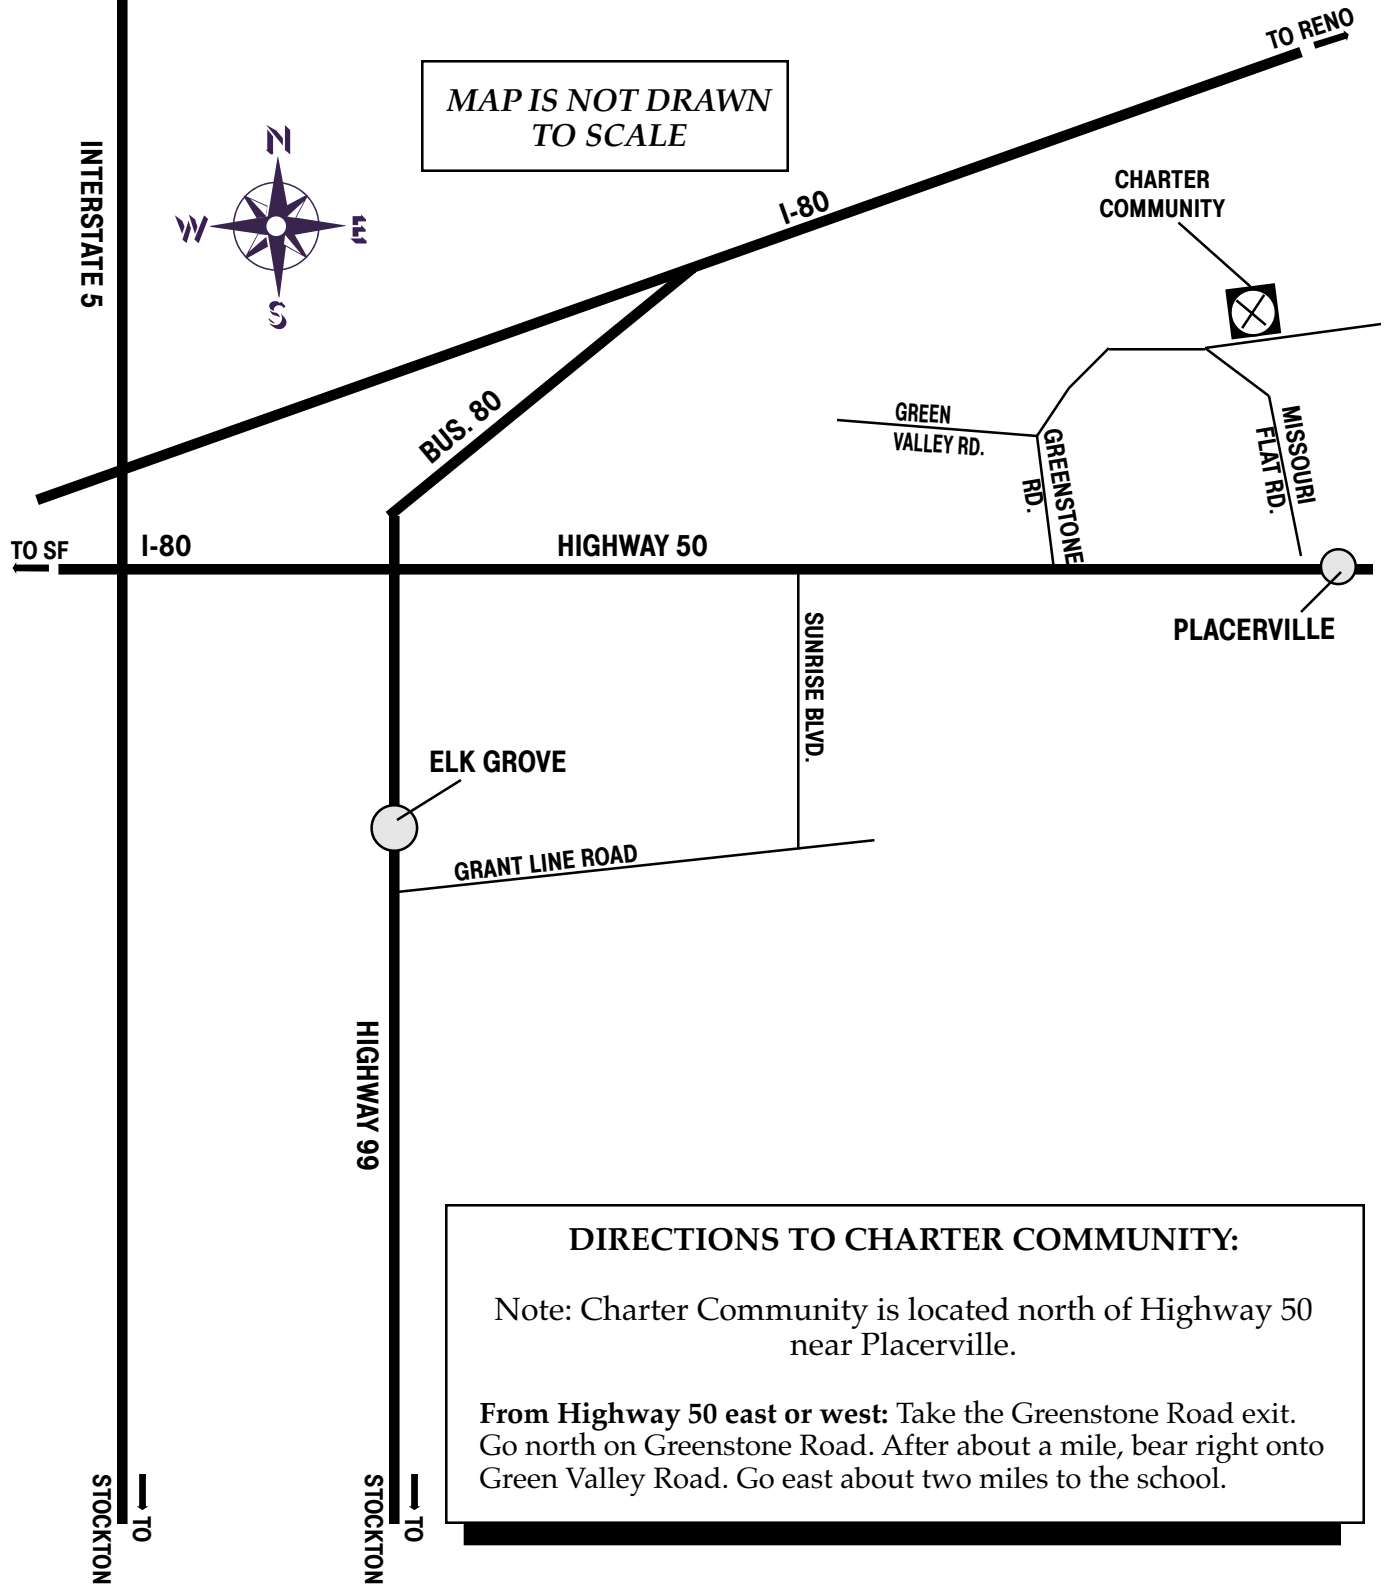

# CHARTER COMMUNITY

6767 Green Valley Road  
Placerville

MAP IS NOT DRAWN  
TO SCALE

## DIRECTIONS TO CHARTER COMMUNITY:

Note: Charter Community is located north of Highway 50 near Placerville.

**From Highway 50 east or west:** Take the Greenstone Road exit. Go north on Greenstone Road. After about a mile, bear right onto Green Valley Road. Go east about two miles to the school.