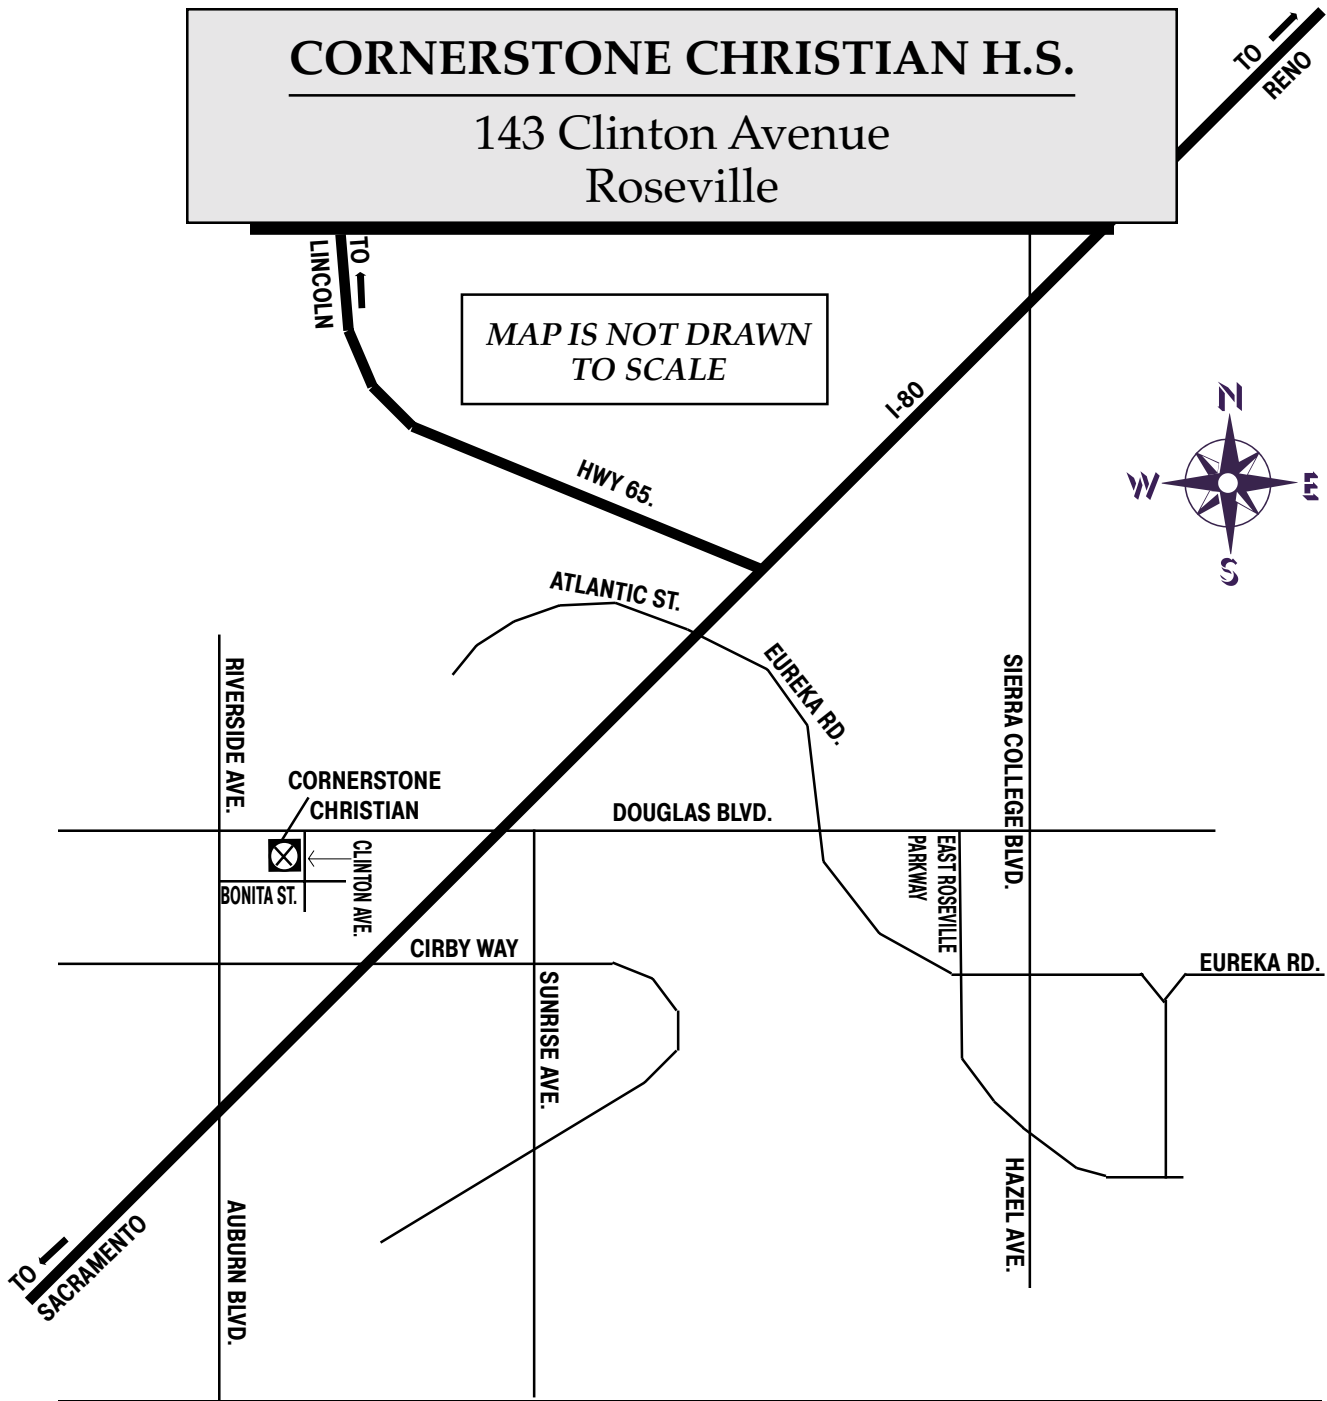

CORNERSTONE CHRISTIAN H.S.

143 Clinton Avenue
Roseville

DIRECTIONS TO CORNERSTONE CHRISTIAN H.S.:

From I-80 west of Roseville: Take the Riverside Avenue exit and go north to Bonita Street (north of Cirby Way). Turn right (east) at Bonita. At Clinton Avenue, turn left (north).

From I-80 east of Roseville: Take the Douglas Boulevard exit and go west to Clinton Avenue. Turn left (south) at Clinton Avenue.

From Highway 50 (east of Sacramento): Take Sunrise Boulevard and go north. Sunrise Blvd. becomes Sunrise Ave toward Roseville. Take Sunrise to Douglas Blvd. Turn left (west) on Douglas and go west of I-80. At Clinton Avenue, turn left (south).

From I-5: Going north or south, take the I-80 junction (near Arco Arena) to Reno. Then follow the I-80 instructions.

From Highway 99: Go north to Bus. 80 to I-80 and then follow the I-80 instructions.