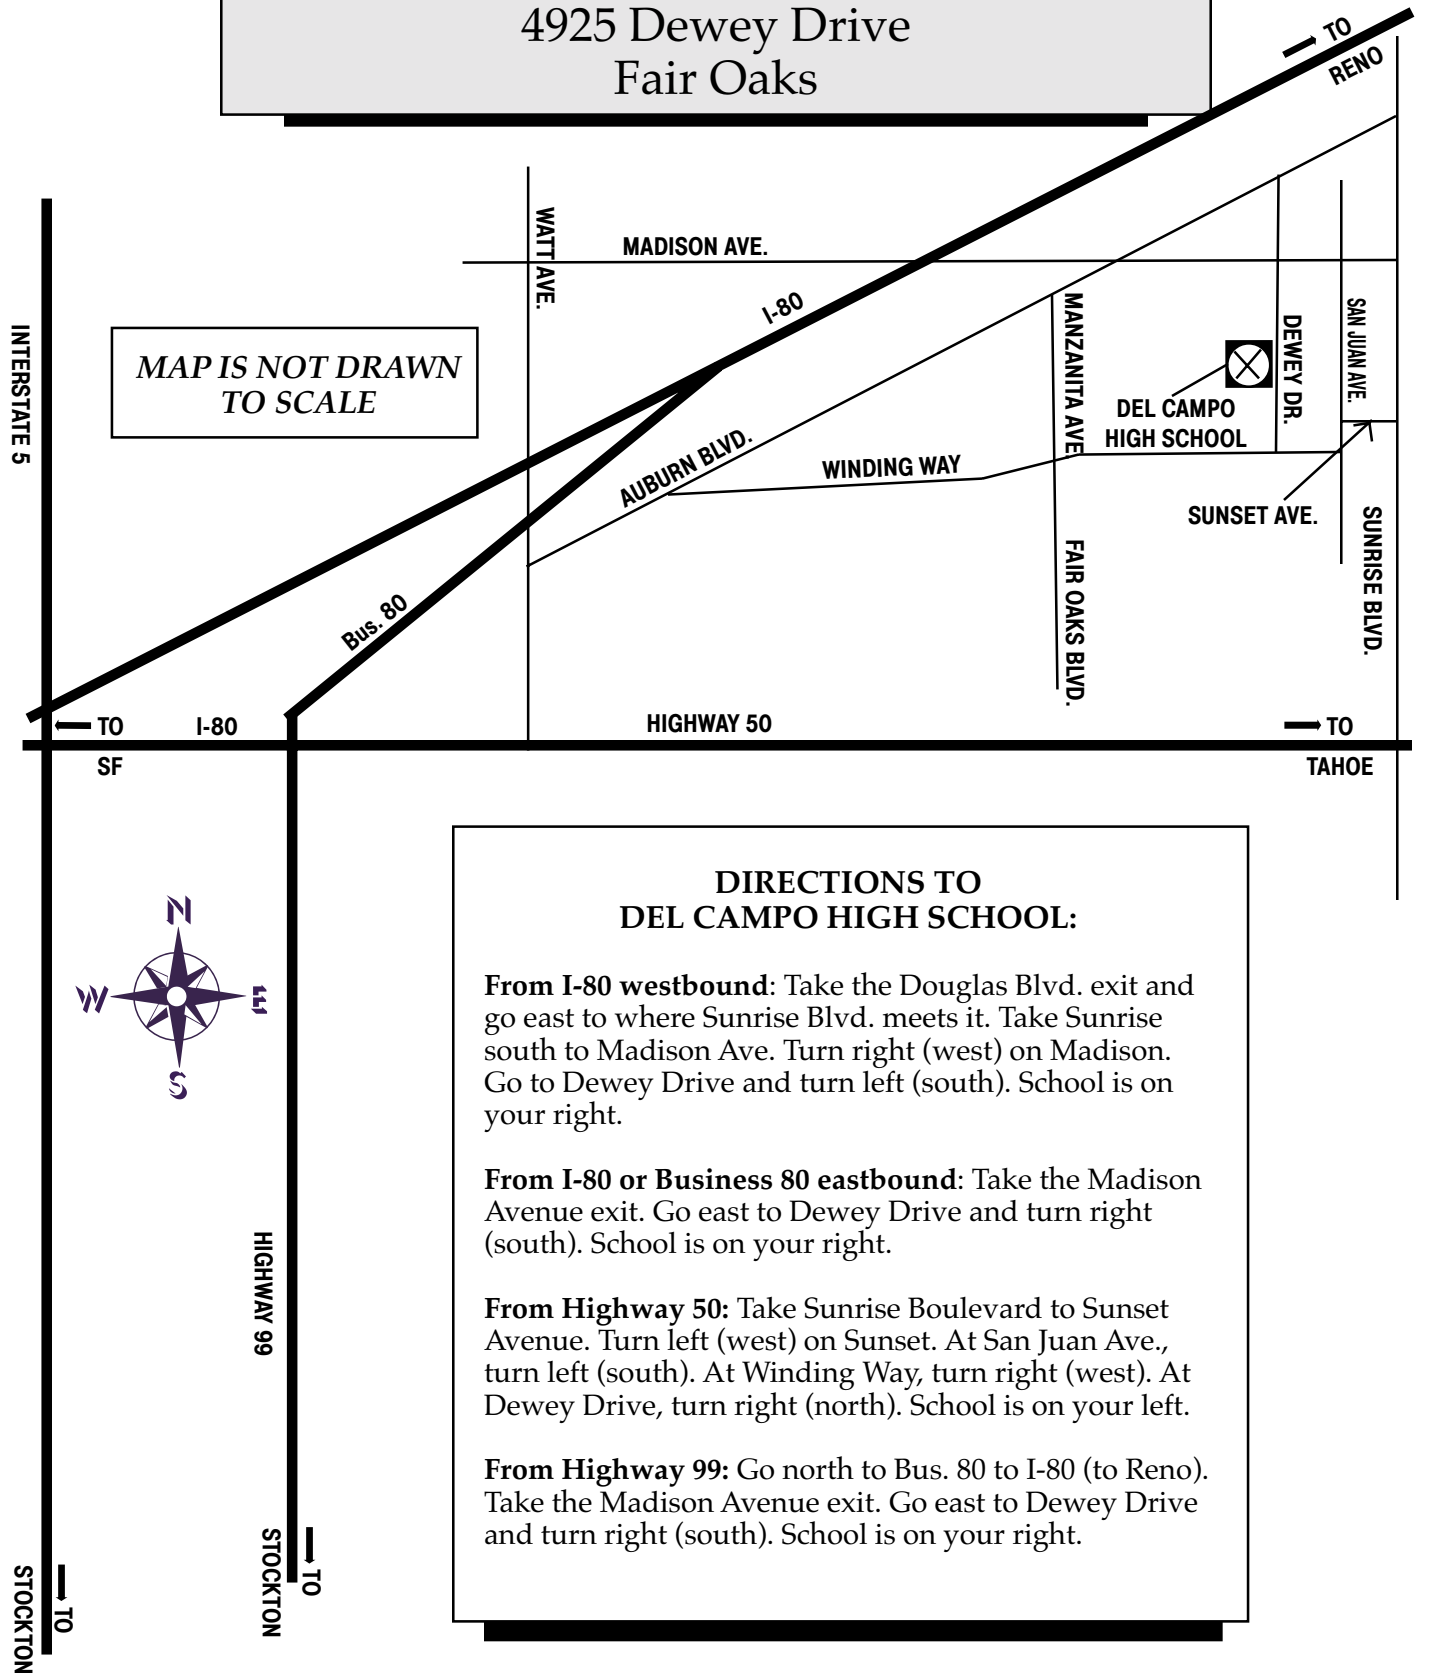

DEL CAMPO HIGH SCHOOL

4925 Dewey Drive
Fair Oaks

MAP IS NOT DRAWN
TO SCALE

DIRECTIONS TO DEL CAMPO HIGH SCHOOL:

From I-80 westbound: Take the Douglas Blvd. exit and go east to where Sunrise Blvd. meets it. Take Sunrise south to Madison Ave. Turn right (west) on Madison. Go to Dewey Drive and turn left (south). School is on your right.

From I-80 or Business 80 eastbound: Take the Madison Avenue exit. Go east to Dewey Drive and turn right (south). School is on your right.

From Highway 50: Take Sunrise Boulevard to Sunset Avenue. Turn left (west) on Sunset. At San Juan Ave., turn left (south). At Winding Way, turn right (west). At Dewey Drive, turn right (north). School is on your left.

From Highway 99: Go north to Bus. 80 to I-80 (to Reno). Take the Madison Avenue exit. Go east to Dewey Drive and turn right (south). School is on your right.