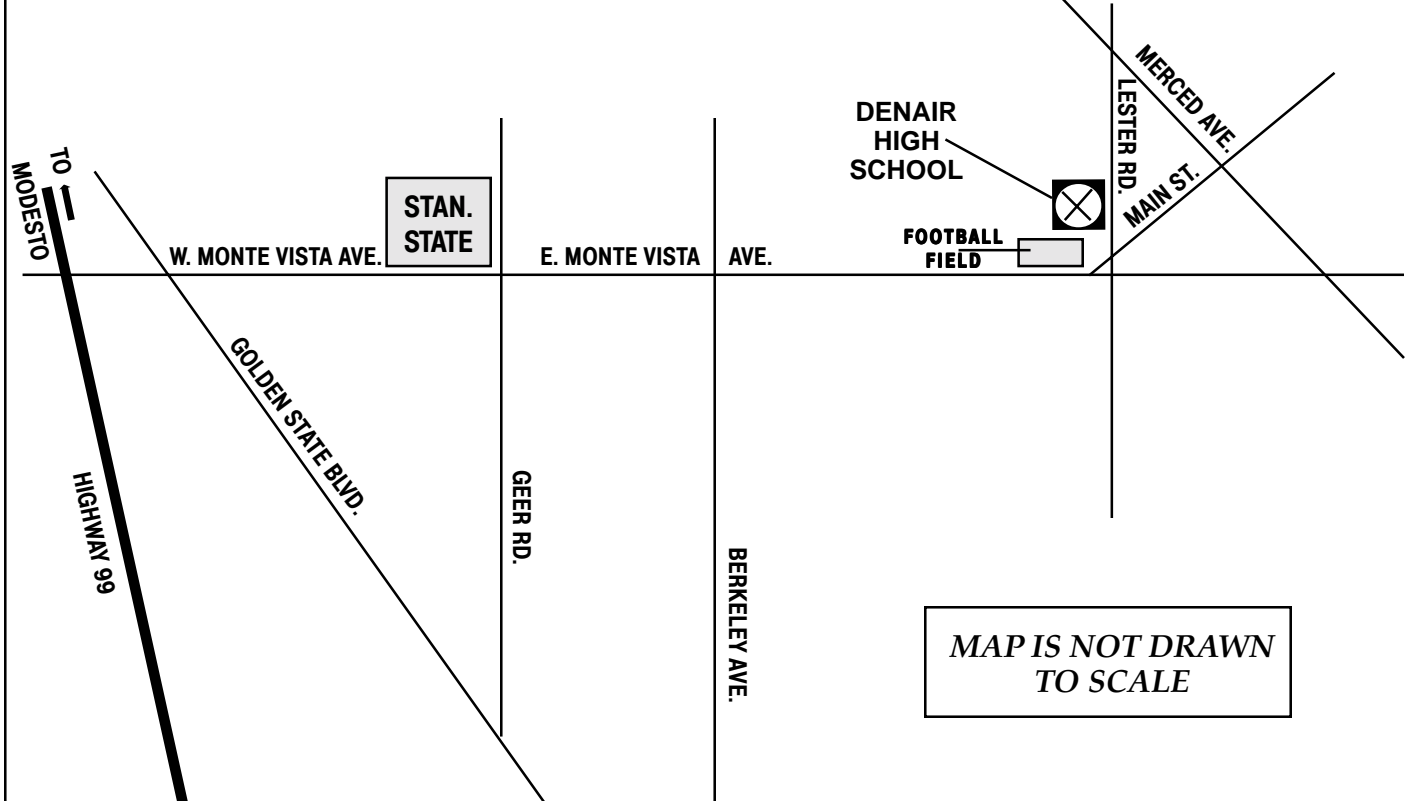

# DENAIR HIGH SCHOOL

3460 Lester Road  
Denair

## DIRECTIONS TO DENAIR HIGH SCHOOL:

**From Highway 99:** Take the W. Monte Vista exit. Bear left (east) on W. Monte Vista Avenue and continue on W. Monte Vista Avenue. W. Monte Vista becomes E. Monte Vista at Geer Road. At Main Street in Denair, bear left (northeast). Football field will be on your left side. At Lester Road, turn left (north). School is on the left (west) side of Lester Road.

HIGHWAY 99

GOLDEN STATE BLVD.  
TO  
MERCED