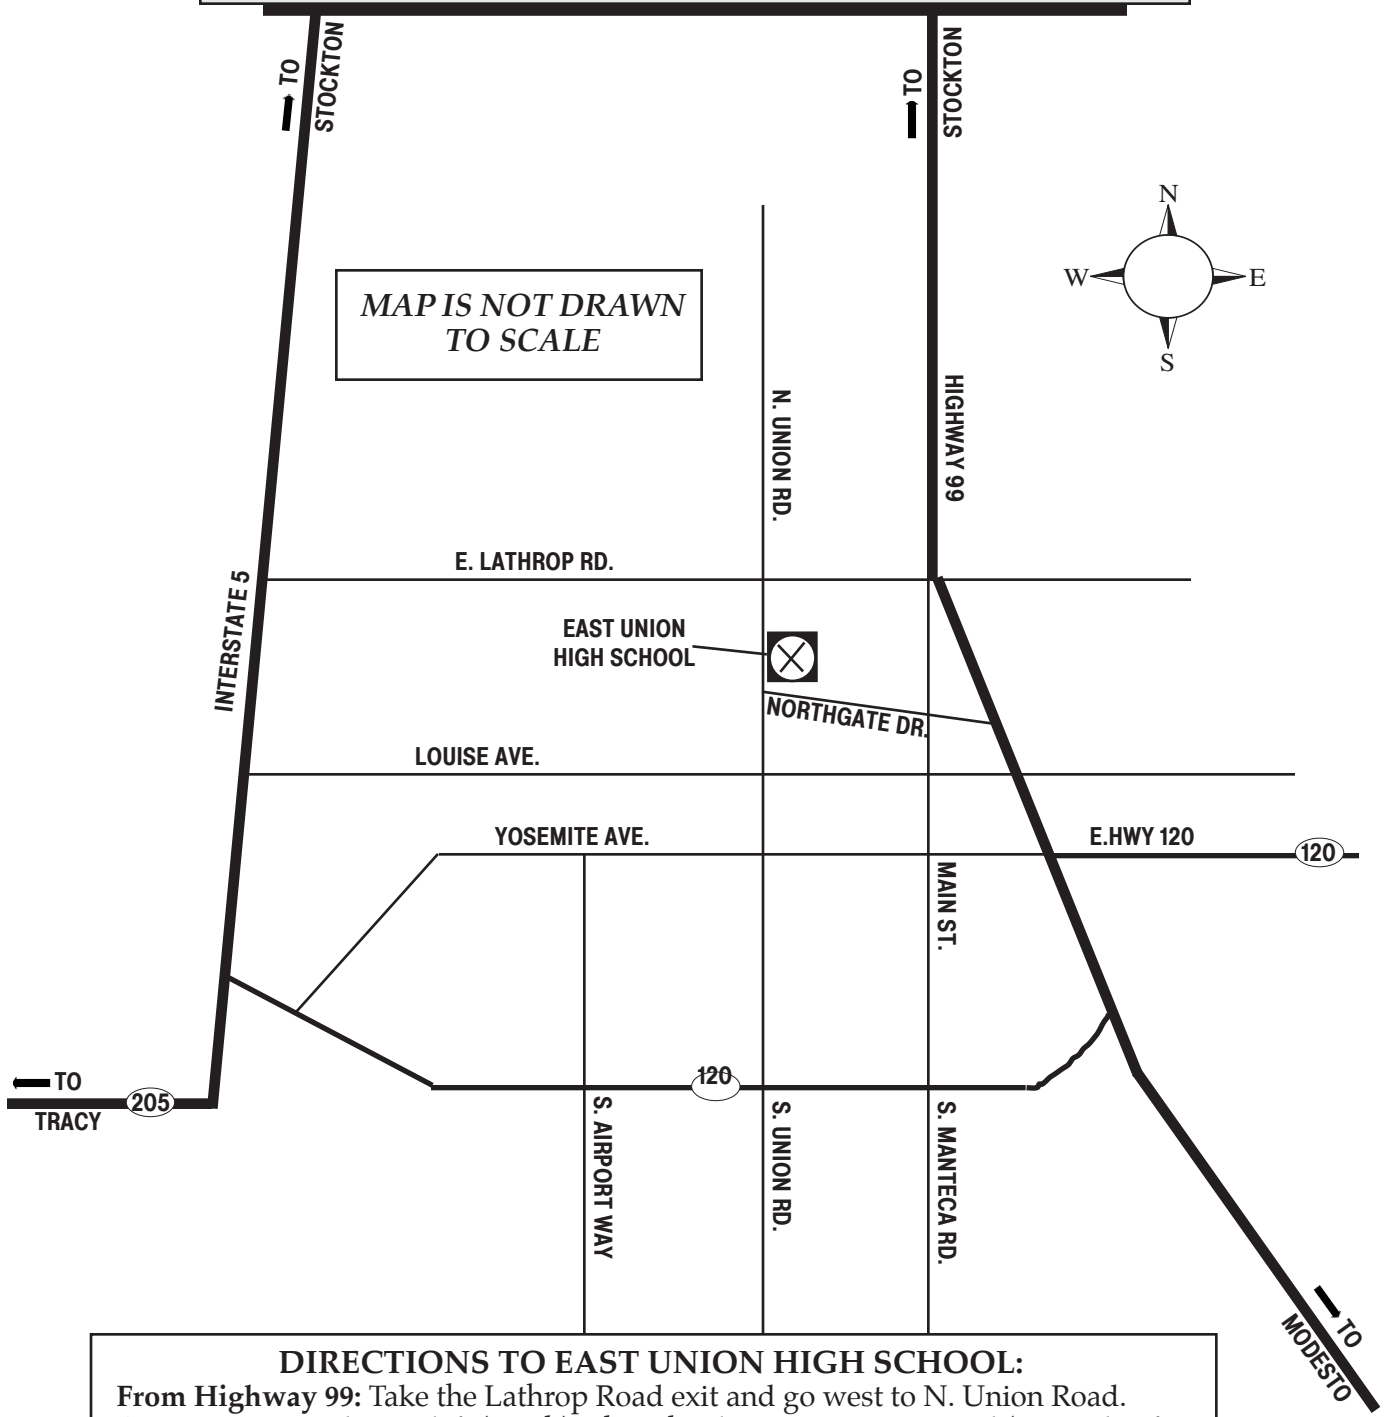

EAST UNION HIGH SCHOOL

1700 N. Union Road
Manteca

MAP IS NOT DRAWN
TO SCALE

DIRECTIONS TO EAST UNION HIGH SCHOOL:

From Highway 99: Take the Lathrop Road exit and go west to N. Union Road. At N. Union Road, turn left (south). The school is on N. Union Road (east side of road) just before Northgate Drive.

From I-5: Take the Lathrop Road exit and go east to N. Union Road (several miles). At N. Union Road, turn right (south). The school is on N. Union Road (east side of road) just before Northgate Drive.