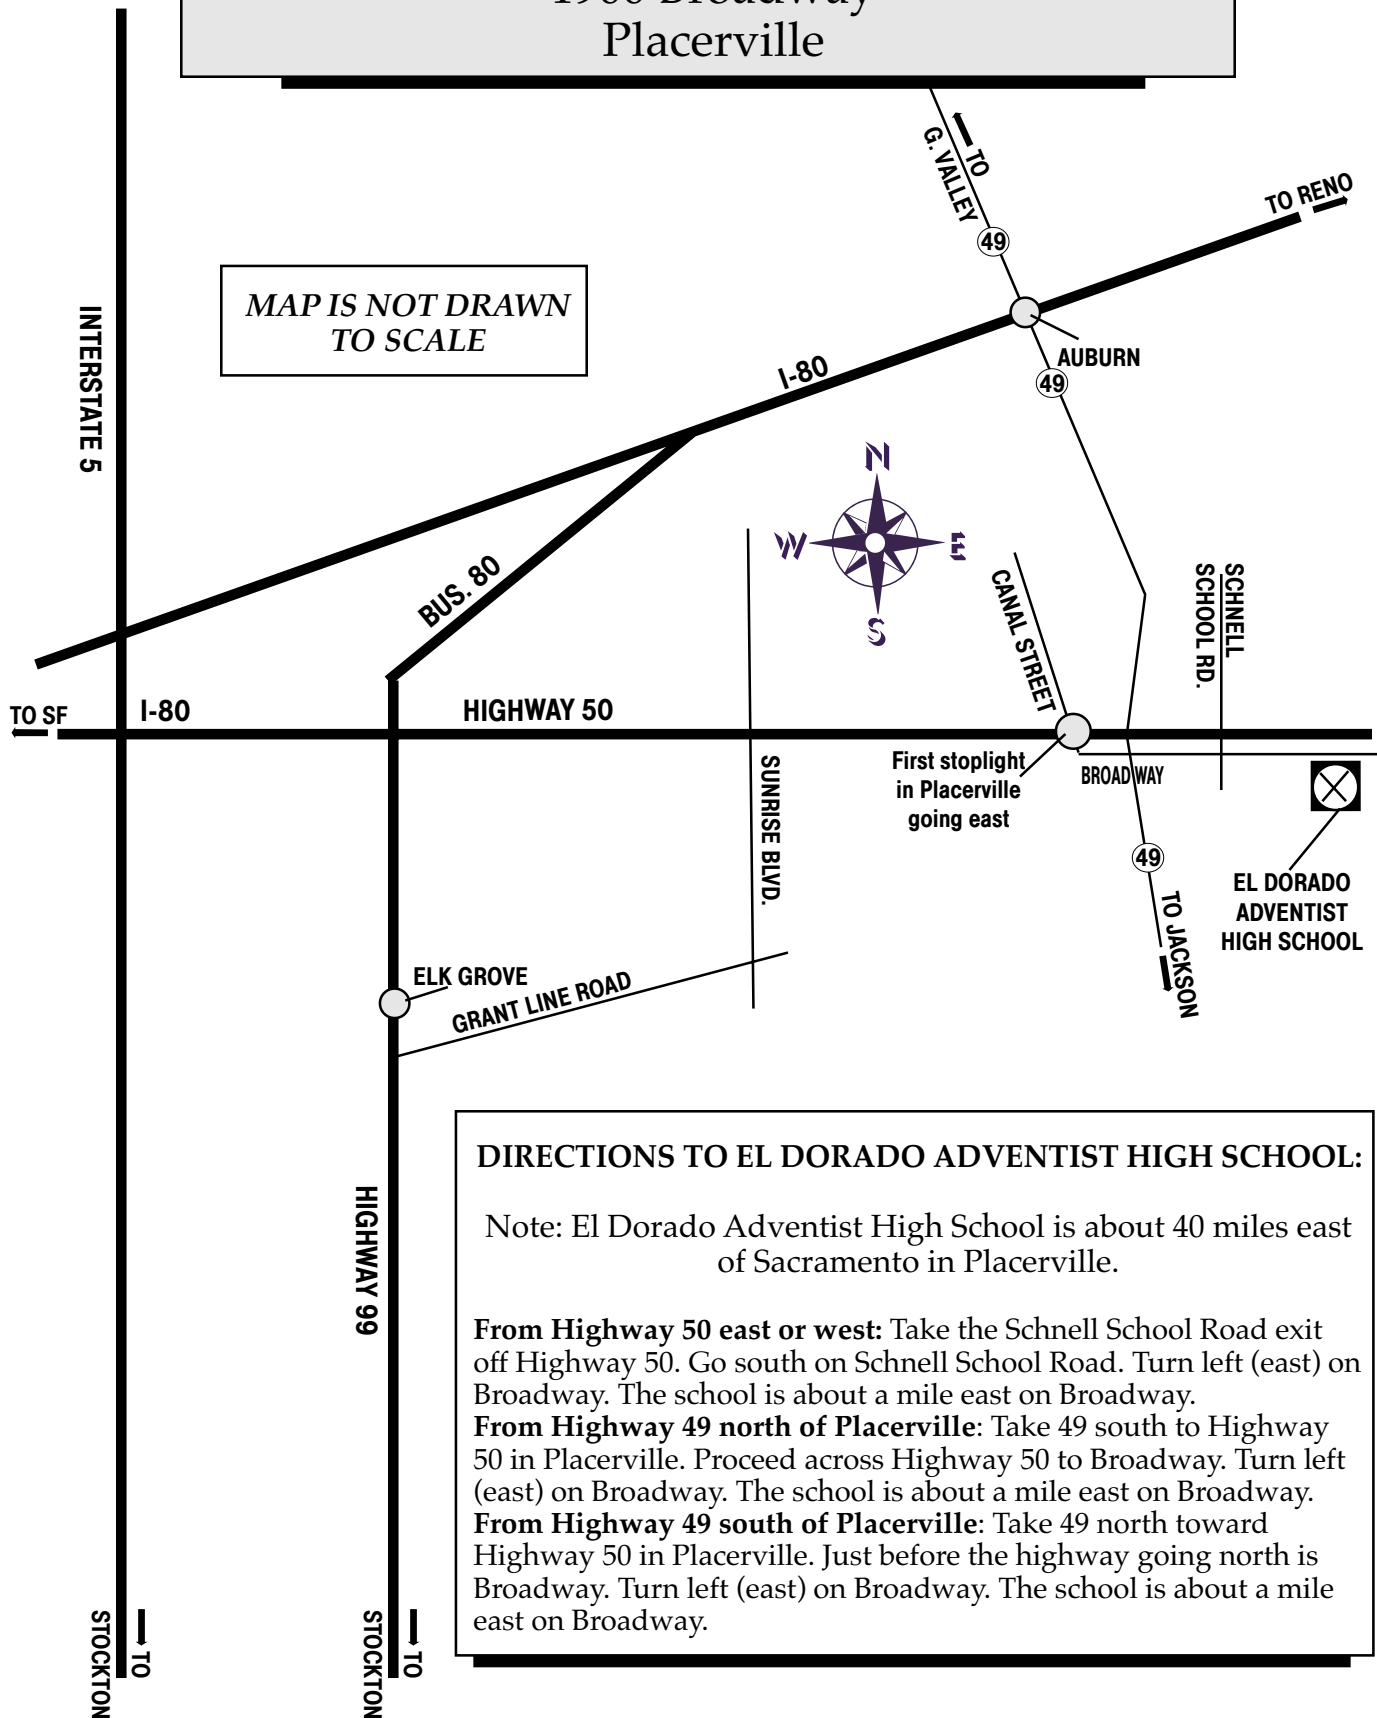

EL DORADO ADVENTIST HIGH SCHOOL

1900 Broadway
Placerville

MAP IS NOT DRAWN
TO SCALE

DIRECTIONS TO EL DORADO ADVENTIST HIGH SCHOOL:

Note: El Dorado Adventist High School is about 40 miles east of Sacramento in Placerville.

From Highway 50 east or west: Take the Schnell School Road exit off Highway 50. Go south on Schnell School Road. Turn left (east) on Broadway. The school is about a mile east on Broadway.

From Highway 49 north of Placerville: Take 49 south to Highway 50 in Placerville. Proceed across Highway 50 to Broadway. Turn left (east) on Broadway. The school is about a mile east on Broadway.

From Highway 49 south of Placerville: Take 49 north toward Highway 50 in Placerville. Just before the highway going north is Broadway. Turn left (east) on Broadway. The school is about a mile east on Broadway.