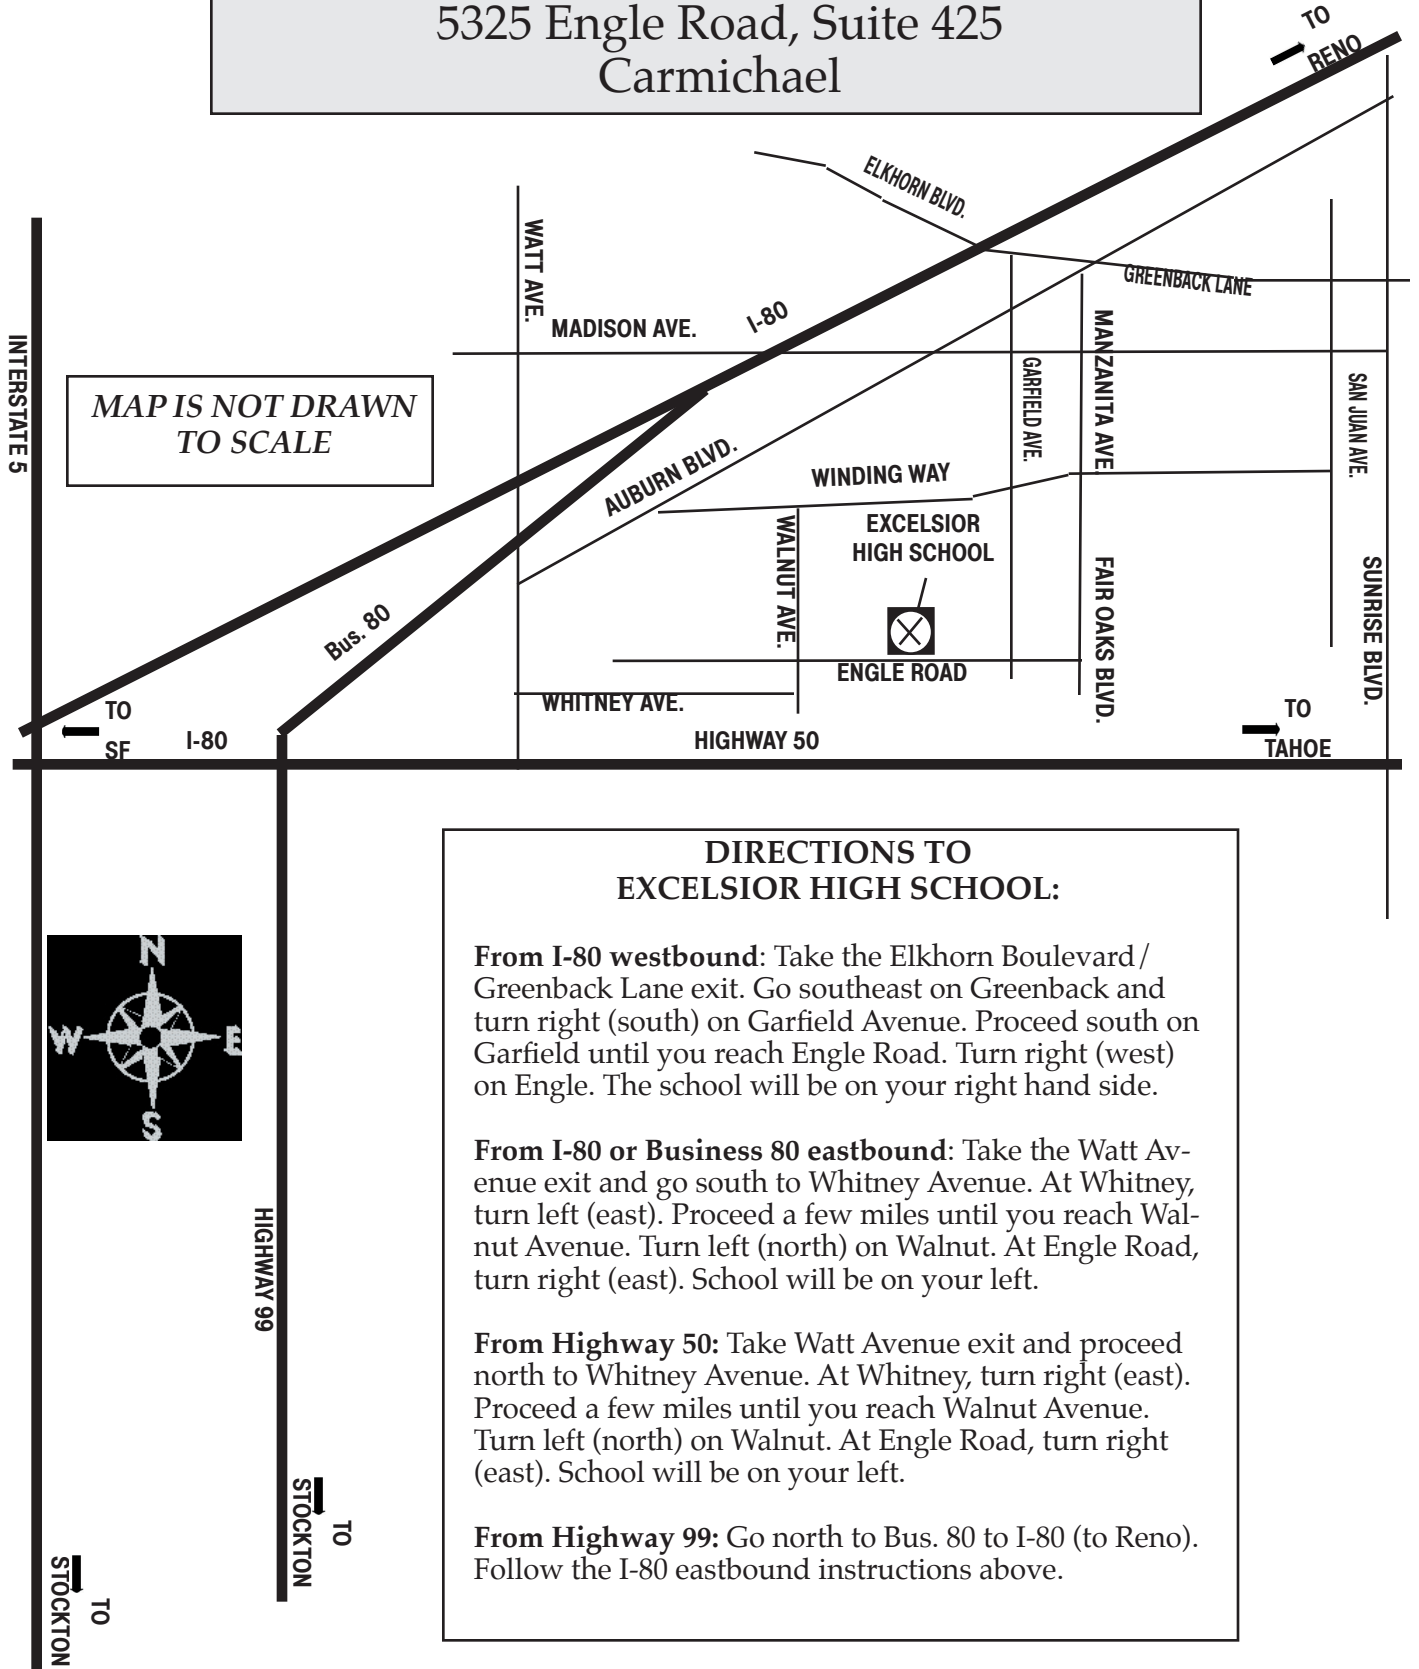

EXCELSIOR HIGH SCHOOL

5325 Engle Road, Suite 425
Carmichael

MAP IS NOT DRAWN
TO SCALE

DIRECTIONS TO EXCELSIOR HIGH SCHOOL:

From I-80 westbound: Take the Elkhorn Boulevard / Greenback Lane exit. Go southeast on Greenback and turn right (south) on Garfield Avenue. Proceed south on Garfield until you reach Engle Road. Turn right (west) on Engle. The school will be on your right hand side.

From I-80 or Business 80 eastbound: Take the Watt Avenue exit and go south to Whitney Avenue. At Whitney, turn left (east). Proceed a few miles until you reach Walnut Avenue. Turn left (north) on Walnut. At Engle Road, turn right (east). School will be on your left.

From Highway 50: Take Watt Avenue exit and proceed north to Whitney Avenue. At Whitney, turn right (east). Proceed a few miles until you reach Walnut Avenue. Turn left (north) on Walnut. At Engle Road, turn right (east). School will be on your left.

From Highway 99: Go north to Bus. 80 to I-80 (to Reno). Follow the I-80 eastbound instructions above.