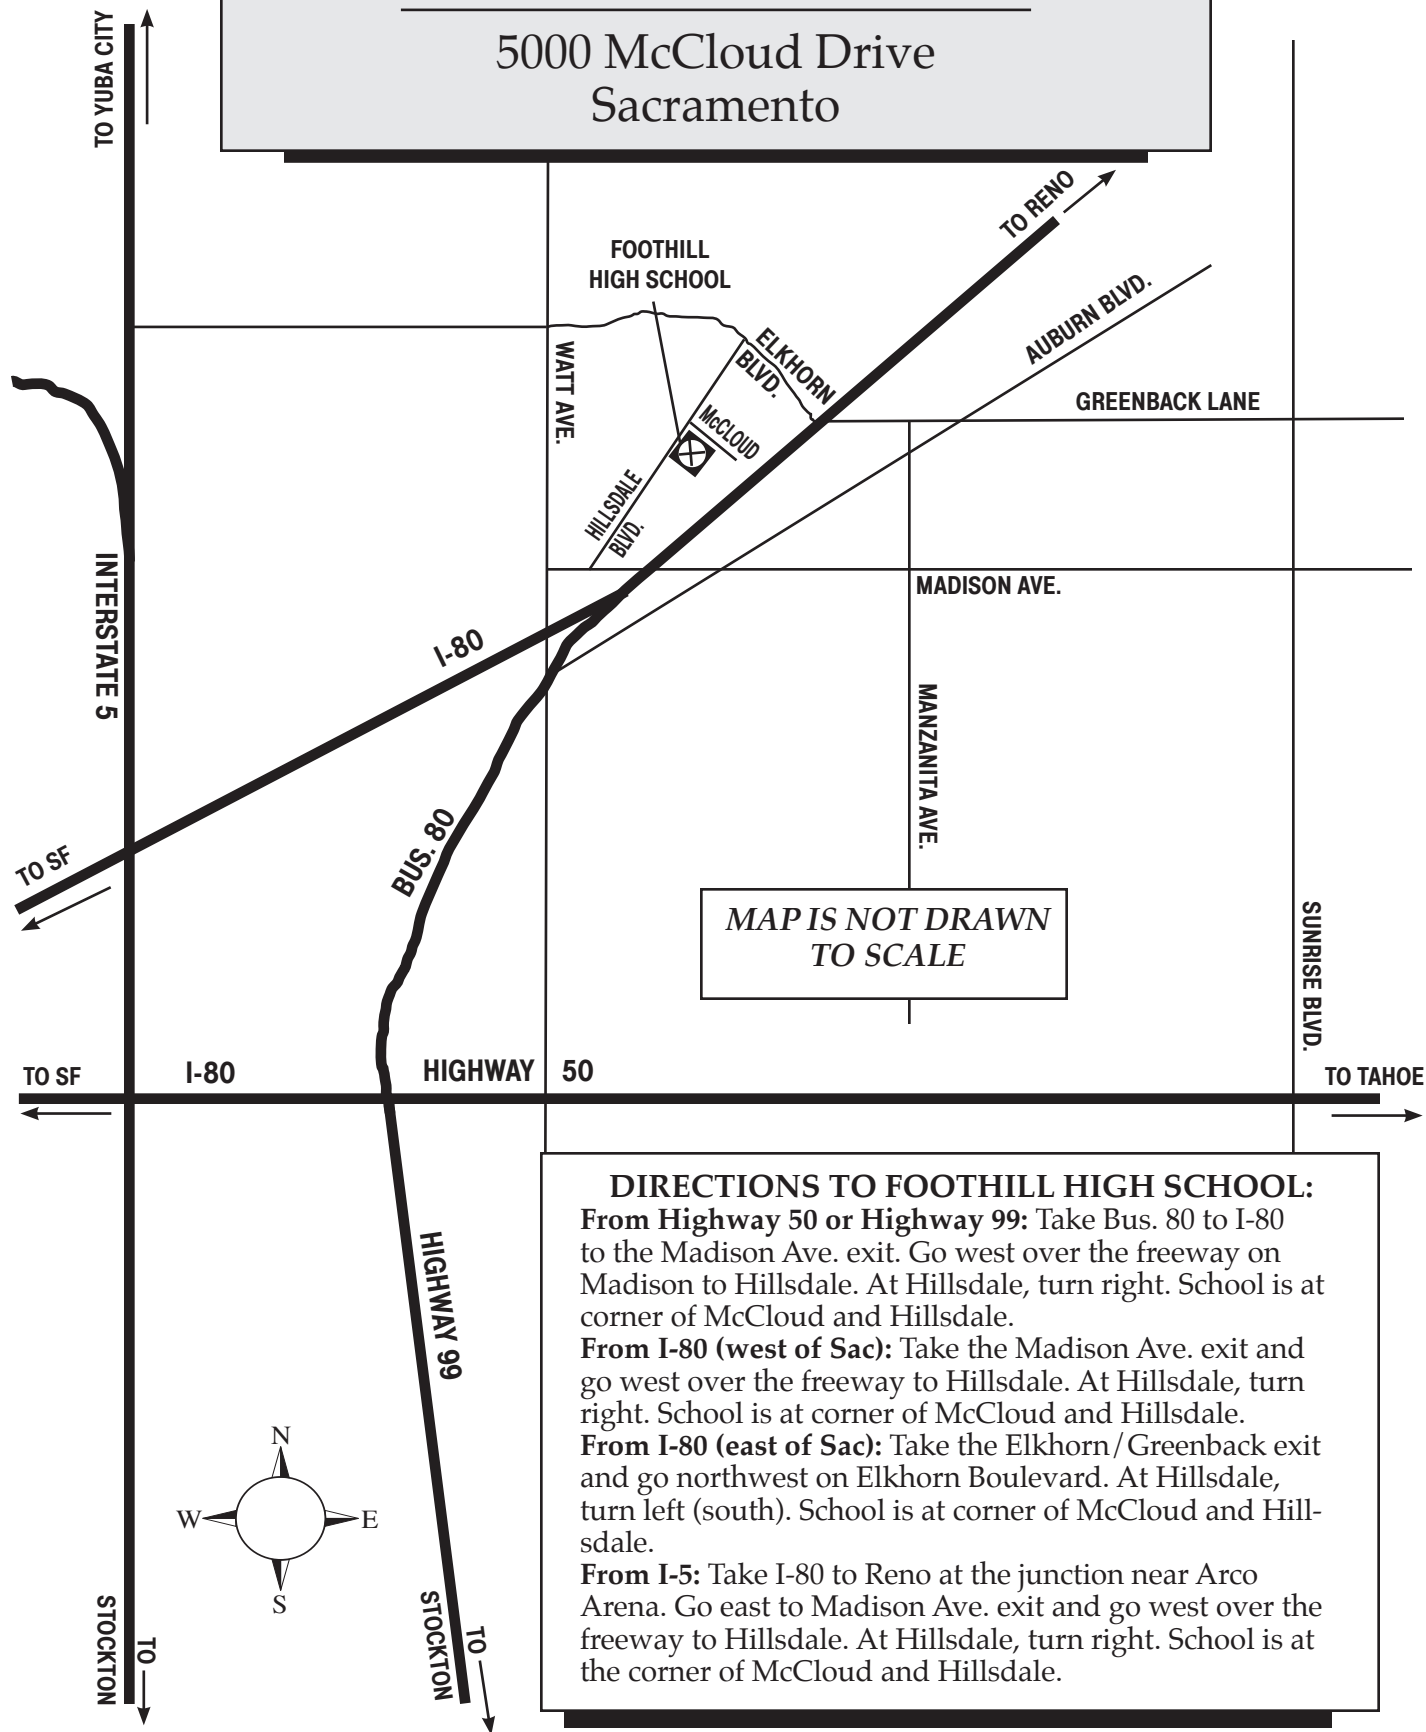

FOOTHILL HIGH SCHOOL

5000 McCloud Drive
Sacramento

MAP IS NOT DRAWN TO SCALE

DIRECTIONS TO FOOTHILL HIGH SCHOOL:

- From Highway 50 or Highway 99:** Take Bus. 80 to I-80 to the Madison Ave. exit. Go west over the freeway on Madison to Hillsdale. At Hillsdale, turn right. School is at corner of McCloud and Hillsdale.
- From I-80 (west of Sac):** Take the Madison Ave. exit and go west over the freeway to Hillsdale. At Hillsdale, turn right. School is at corner of McCloud and Hillsdale.
- From I-80 (east of Sac):** Take the Elkhorn/Greenback exit and go northwest on Elkhorn Boulevard. At Hillsdale, turn left (south). School is at corner of McCloud and Hillsdale.
- From I-5:** Take I-80 to Reno at the junction near Arco Arena. Go east to Madison Ave. exit and go west over the freeway to Hillsdale. At Hillsdale, turn right. School is at the corner of McCloud and Hillsdale.