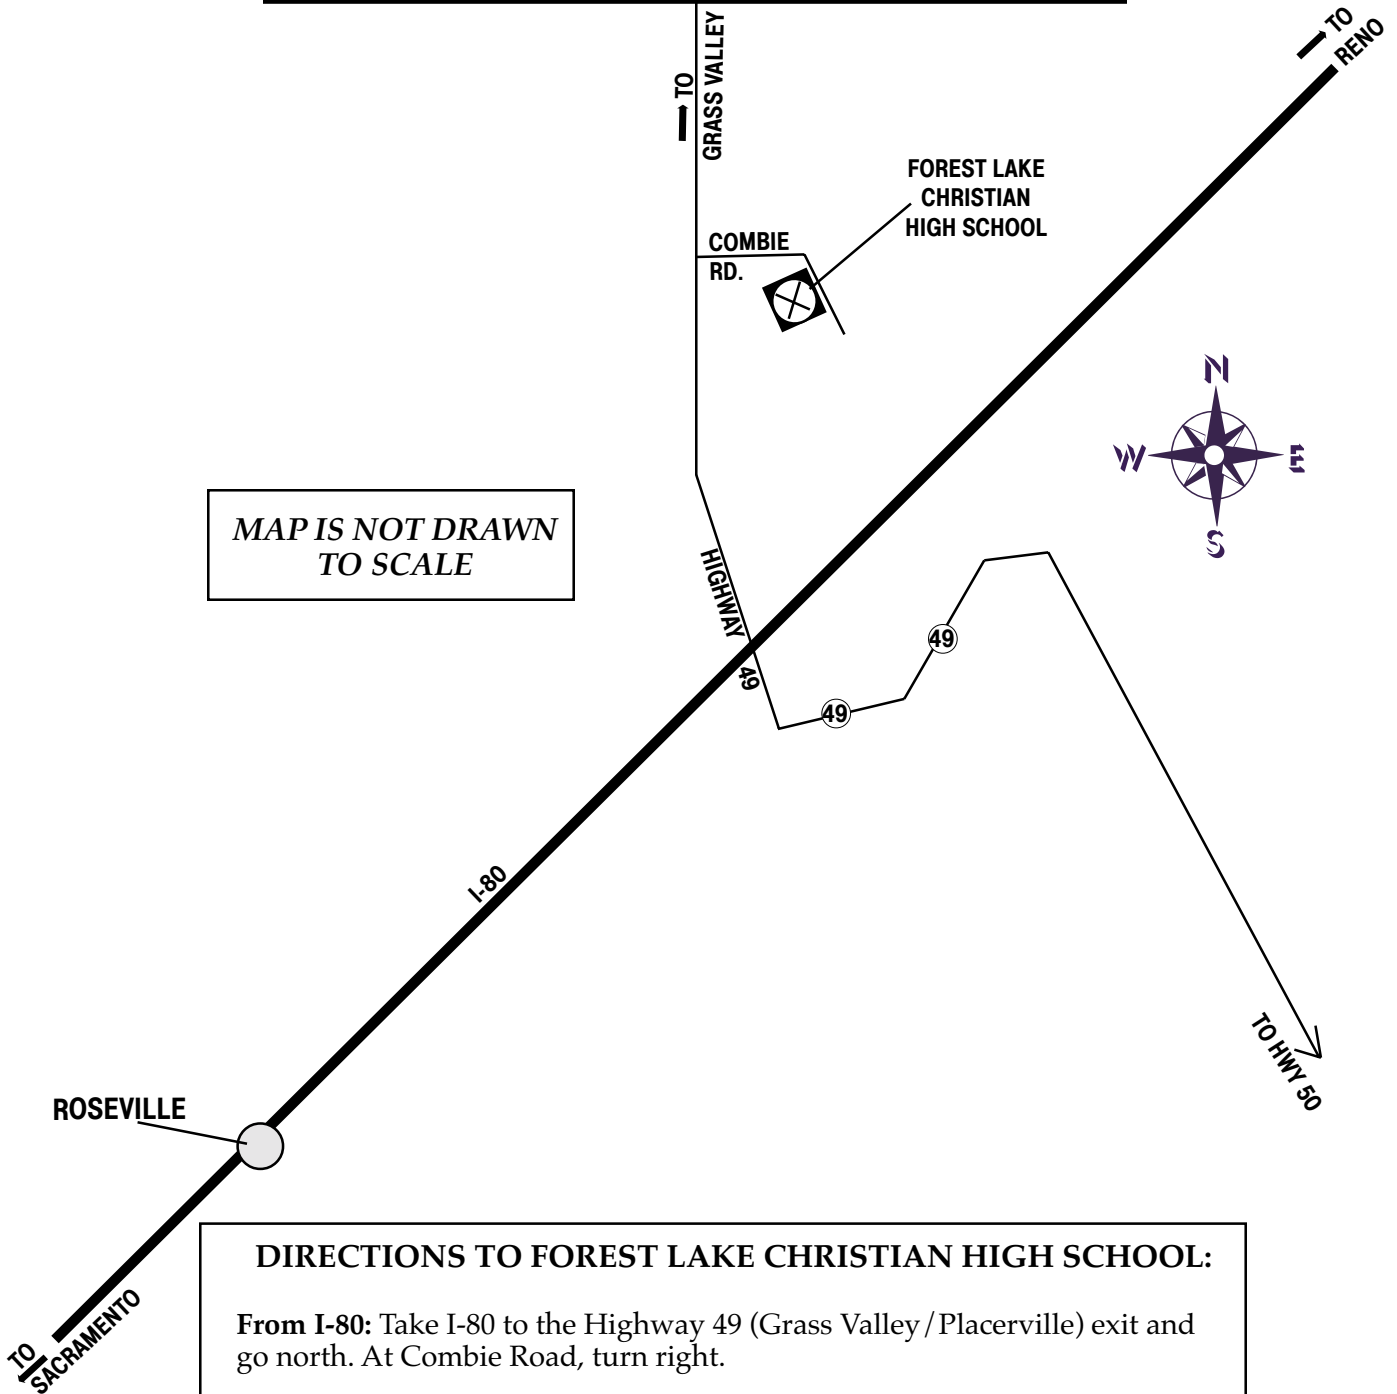

FOREST LAKE CHRISTIAN HIGH SCHOOL

12515 Combie Road
Auburn

MAP IS NOT DRAWN
TO SCALE

DIRECTIONS TO FOREST LAKE CHRISTIAN HIGH SCHOOL:

From I-80: Take I-80 to the Highway 49 (Grass Valley/Placerville) exit and go north. At Combie Road, turn right.

From Highway 50 east of Folsom: Take Highway 50 to Placerville. Take Highway 49 (Grass Valley/Placerville). Go through Auburn and across I-80 to Combie Road. Turn right (east) on Combie.