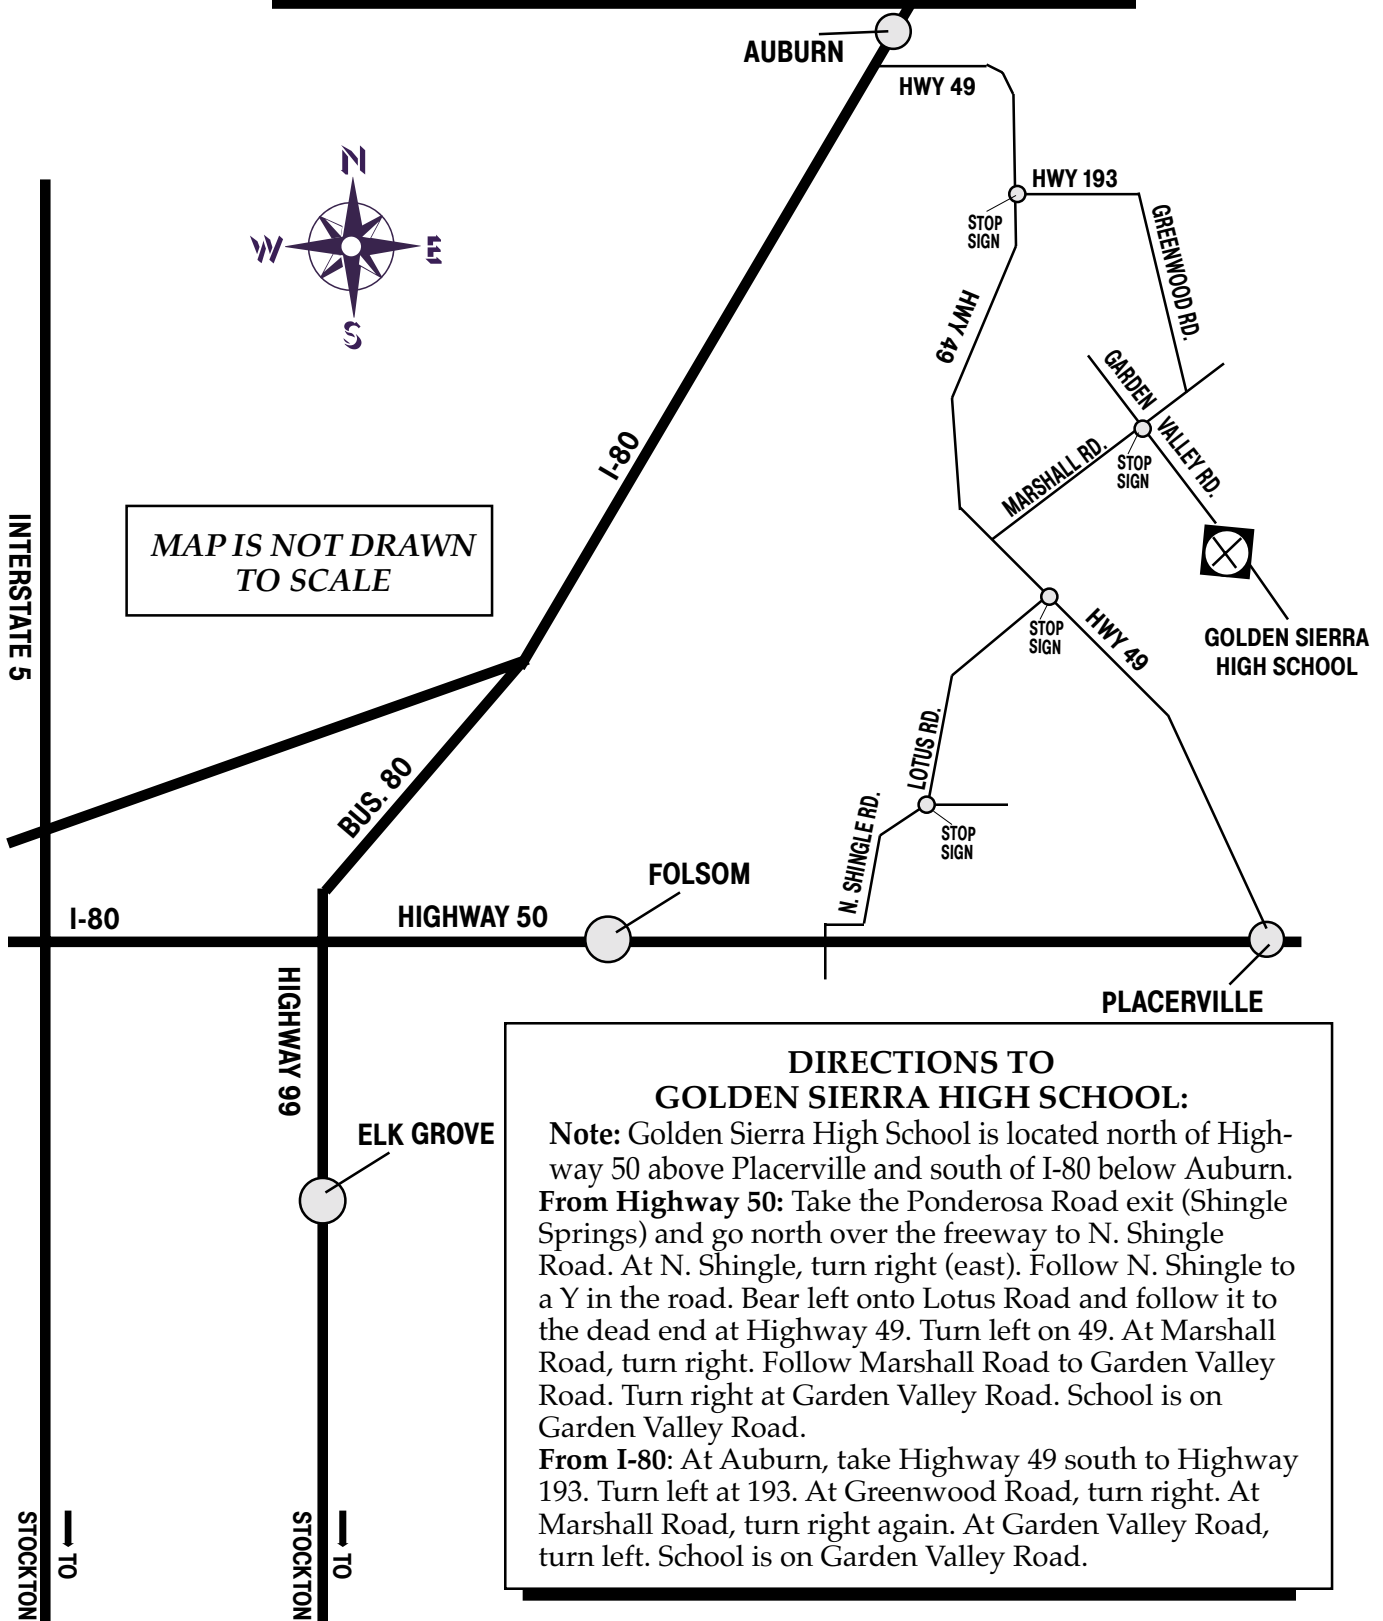

# GOLDEN SIERRA HIGH SCHOOL

5101 Garden Valley Road  
Garden Valley

MAP IS NOT DRAWN  
TO SCALE

## DIRECTIONS TO GOLDEN SIERRA HIGH SCHOOL:

**Note:** Golden Sierra High School is located north of Highway 50 above Placerville and south of I-80 below Auburn.

**From Highway 50:** Take the Ponderosa Road exit (Shingle Springs) and go north over the freeway to N. Shingle Road. At N. Shingle, turn right (east). Follow N. Shingle to a Y in the road. Bear left onto Lotus Road and follow it to the dead end at Highway 49. Turn left on 49. At Marshall Road, turn right. Follow Marshall Road to Garden Valley Road. Turn right at Garden Valley Road. School is on Garden Valley Road.

**From I-80:** At Auburn, take Highway 49 south to Highway 193. Turn left at 193. At Greenwood Road, turn right. At Marshall Road, turn right again. At Garden Valley Road, turn left. School is on Garden Valley Road.