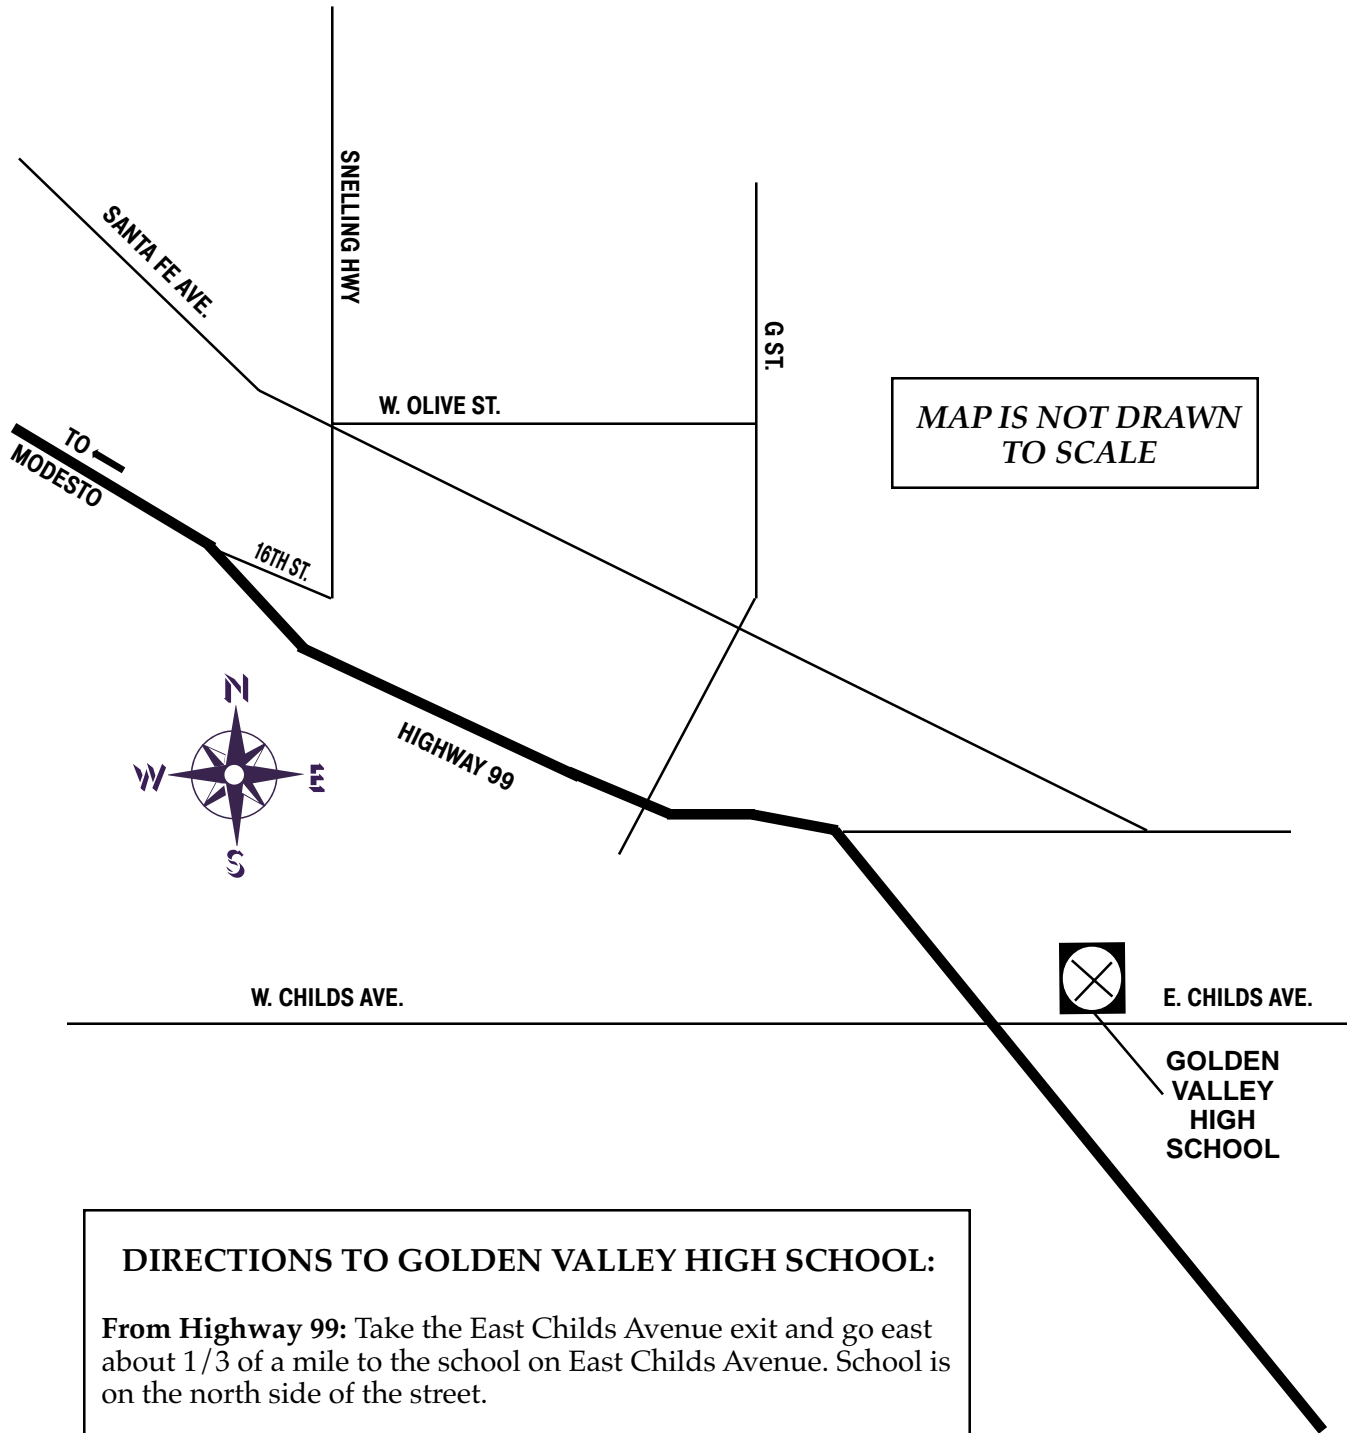

# GOLDEN VALLEY HIGH SCHOOL

2121 E. Childs Avenue  
Merced

## DIRECTIONS TO GOLDEN VALLEY HIGH SCHOOL:

**From Highway 99:** Take the East Childs Avenue exit and go east about 1/3 of a mile to the school on East Childs Avenue. School is on the north side of the street.