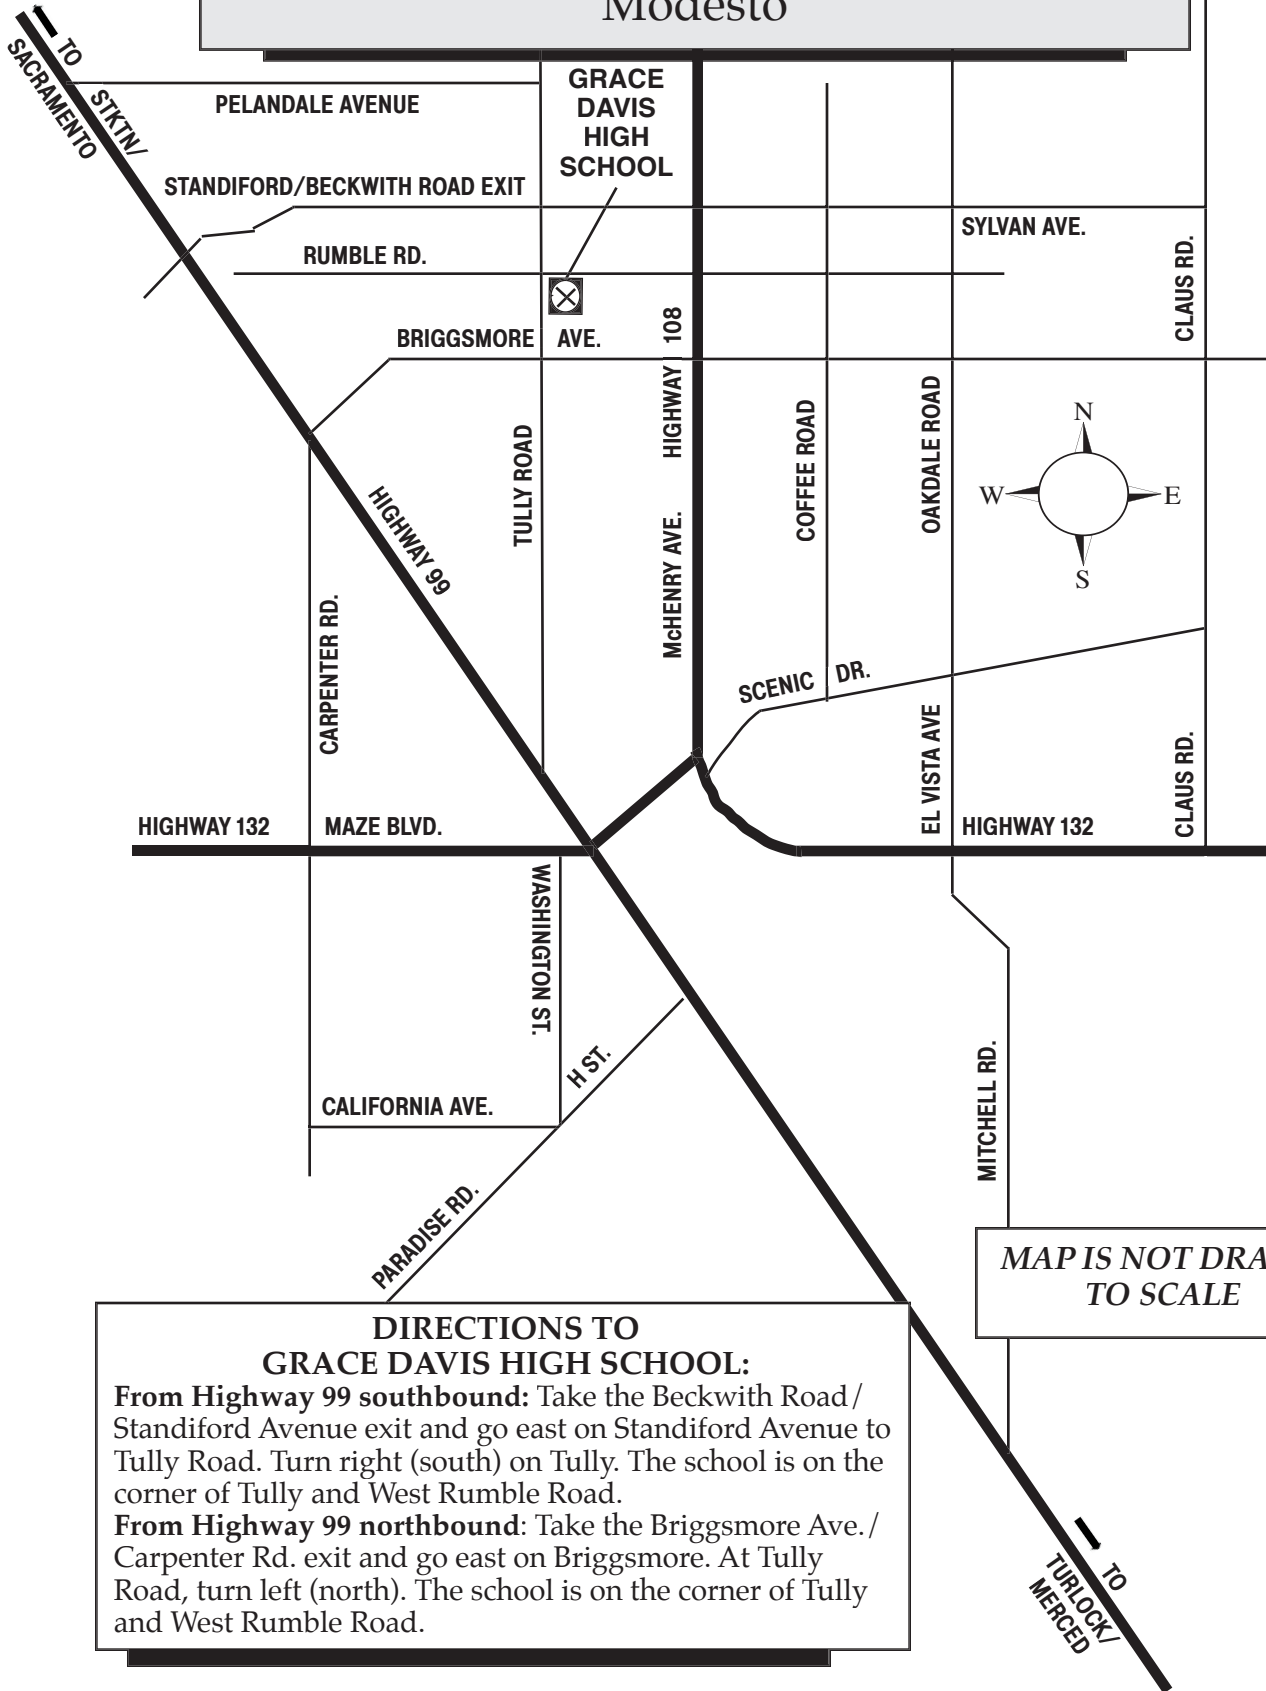

# GRACE DAVIS HIGH SCHOOL

1200 W. Rumble Road  
Modesto

**DIRECTIONS TO GRACE DAVIS HIGH SCHOOL:**  
**From Highway 99 southbound:** Take the Beckwith Road / Standiford Avenue exit and go east on Standiford Avenue to Tully Road. Turn right (south) on Tully. The school is on the corner of Tully and West Rumble Road.  
**From Highway 99 northbound:** Take the Briggsmore Ave. / Carpenter Rd. exit and go east on Briggsmore. At Tully Road, turn left (north). The school is on the corner of Tully and West Rumble Road.

MAP IS NOT DRAWN TO SCALE