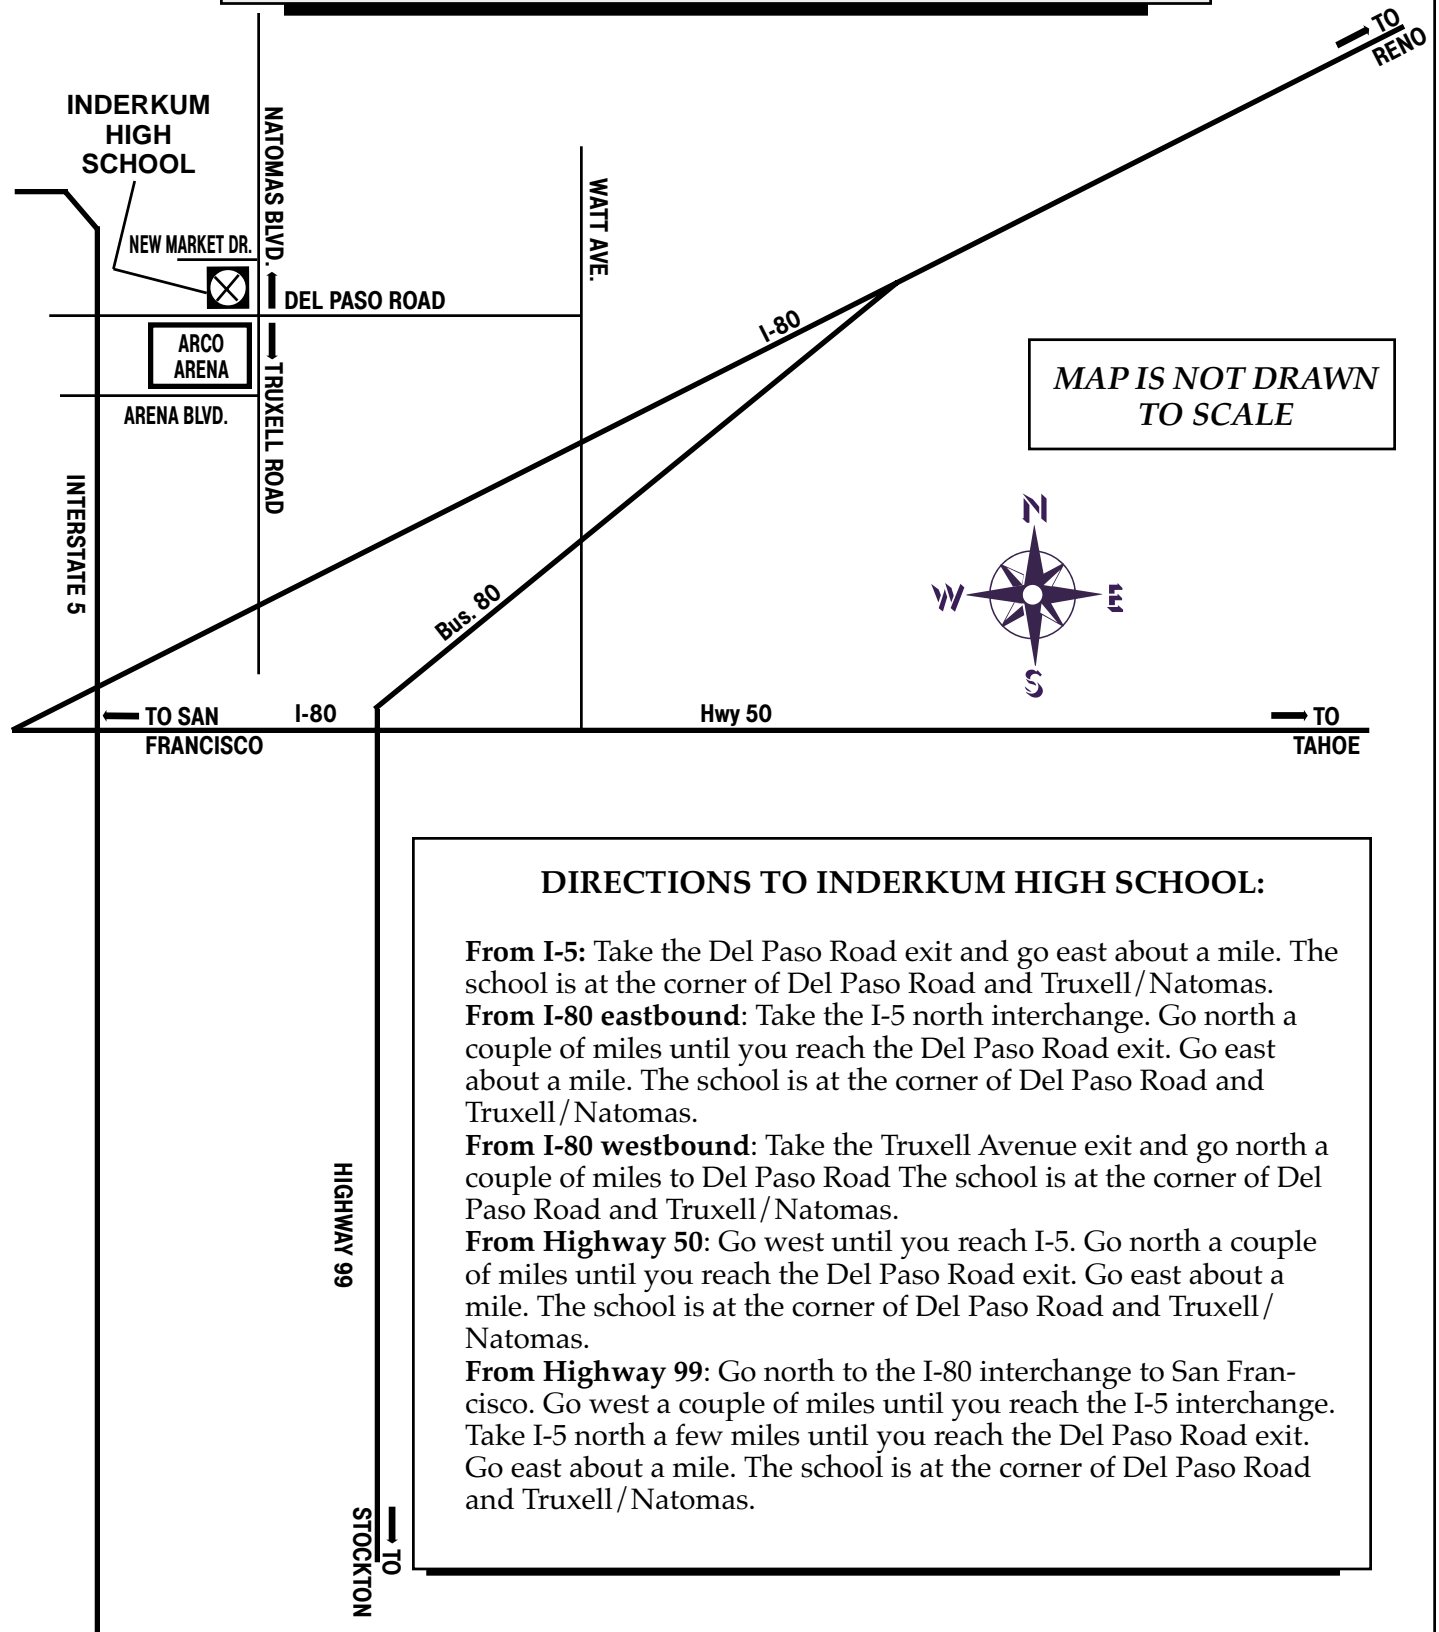

INDERKUM HIGH SCHOOL

2500 New Market Drive
Sacramento

DIRECTIONS TO INDERKUM HIGH SCHOOL:

From I-5: Take the Del Paso Road exit and go east about a mile. The school is at the corner of Del Paso Road and Truxell/Natomas.

From I-80 eastbound: Take the I-5 north interchange. Go north a couple of miles until you reach the Del Paso Road exit. Go east about a mile. The school is at the corner of Del Paso Road and Truxell/Natomas.

From I-80 westbound: Take the Truxell Avenue exit and go north a couple of miles to Del Paso Road. The school is at the corner of Del Paso Road and Truxell/Natomas.

From Highway 50: Go west until you reach I-5. Go north a couple of miles until you reach the Del Paso Road exit. Go east about a mile. The school is at the corner of Del Paso Road and Truxell/Natomas.

From Highway 99: Go north to the I-80 interchange to San Francisco. Go west a couple of miles until you reach the I-5 interchange. Take I-5 north a few miles until you reach the Del Paso Road exit. Go east about a mile. The school is at the corner of Del Paso Road and Truxell/Natomas.