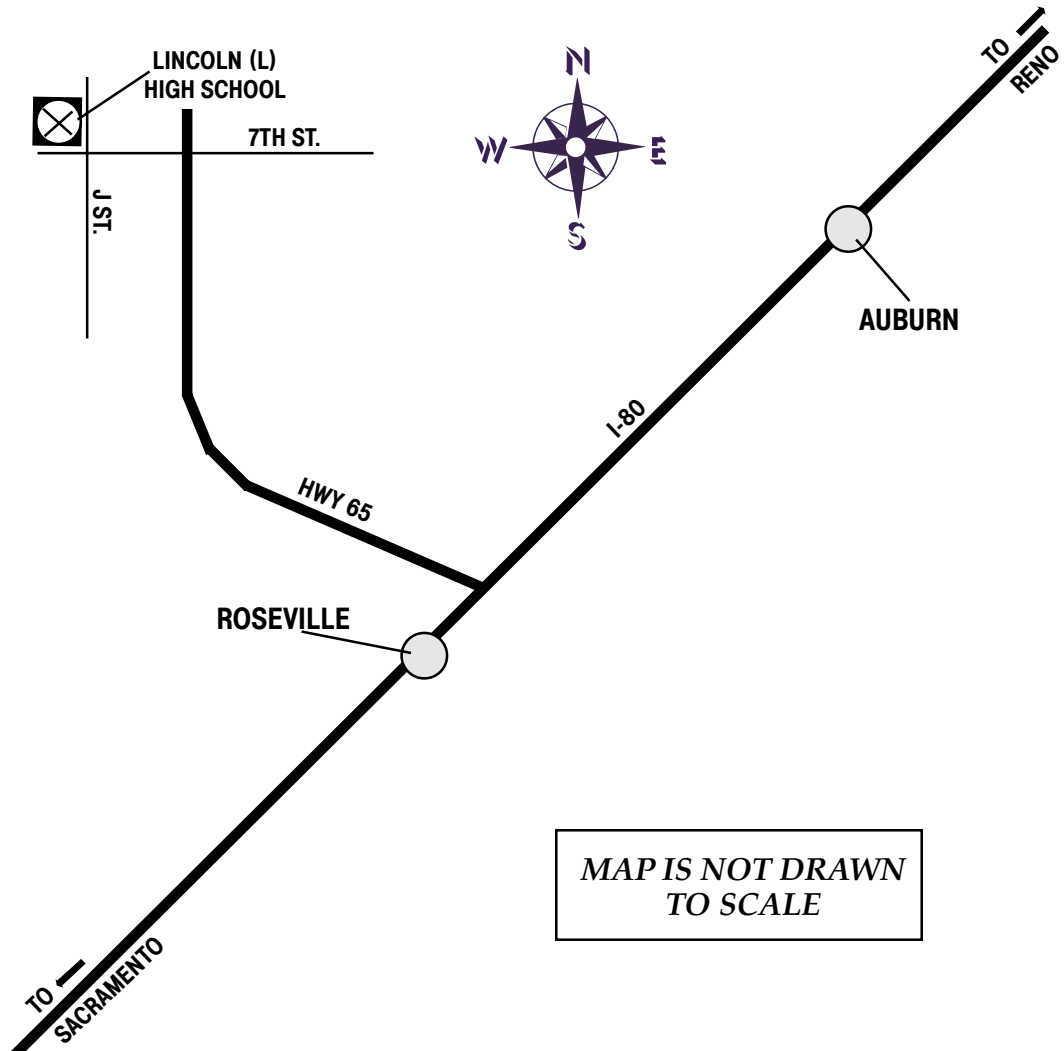

LINCOLN (L) HIGH SCHOOL

790 J Street
Lincoln

MAP IS NOT DRAWN
TO SCALE

DIRECTIONS TO LINCOLN (L) HIGH SCHOOL:

From I-80: Go East to Highway 65 exit to Lincoln. Once in Lincoln, turn left (west) on 7th Street. At J Street, turn right (north).

From I-5: Going north or south, take the I-80 junction (near Arco Arena-toward Reno). Go East to Highway 65 exit to Lincoln. Once in Lincoln, turn left (west) on 7th Street. At J Street, turn right (north).

From Highway 99: Go north to Bus. 80 to I-80. Go East to Highway 65 exit to Lincoln. Once in Lincoln, turn left (west) on 7th Street. At J Street, turn right (north).