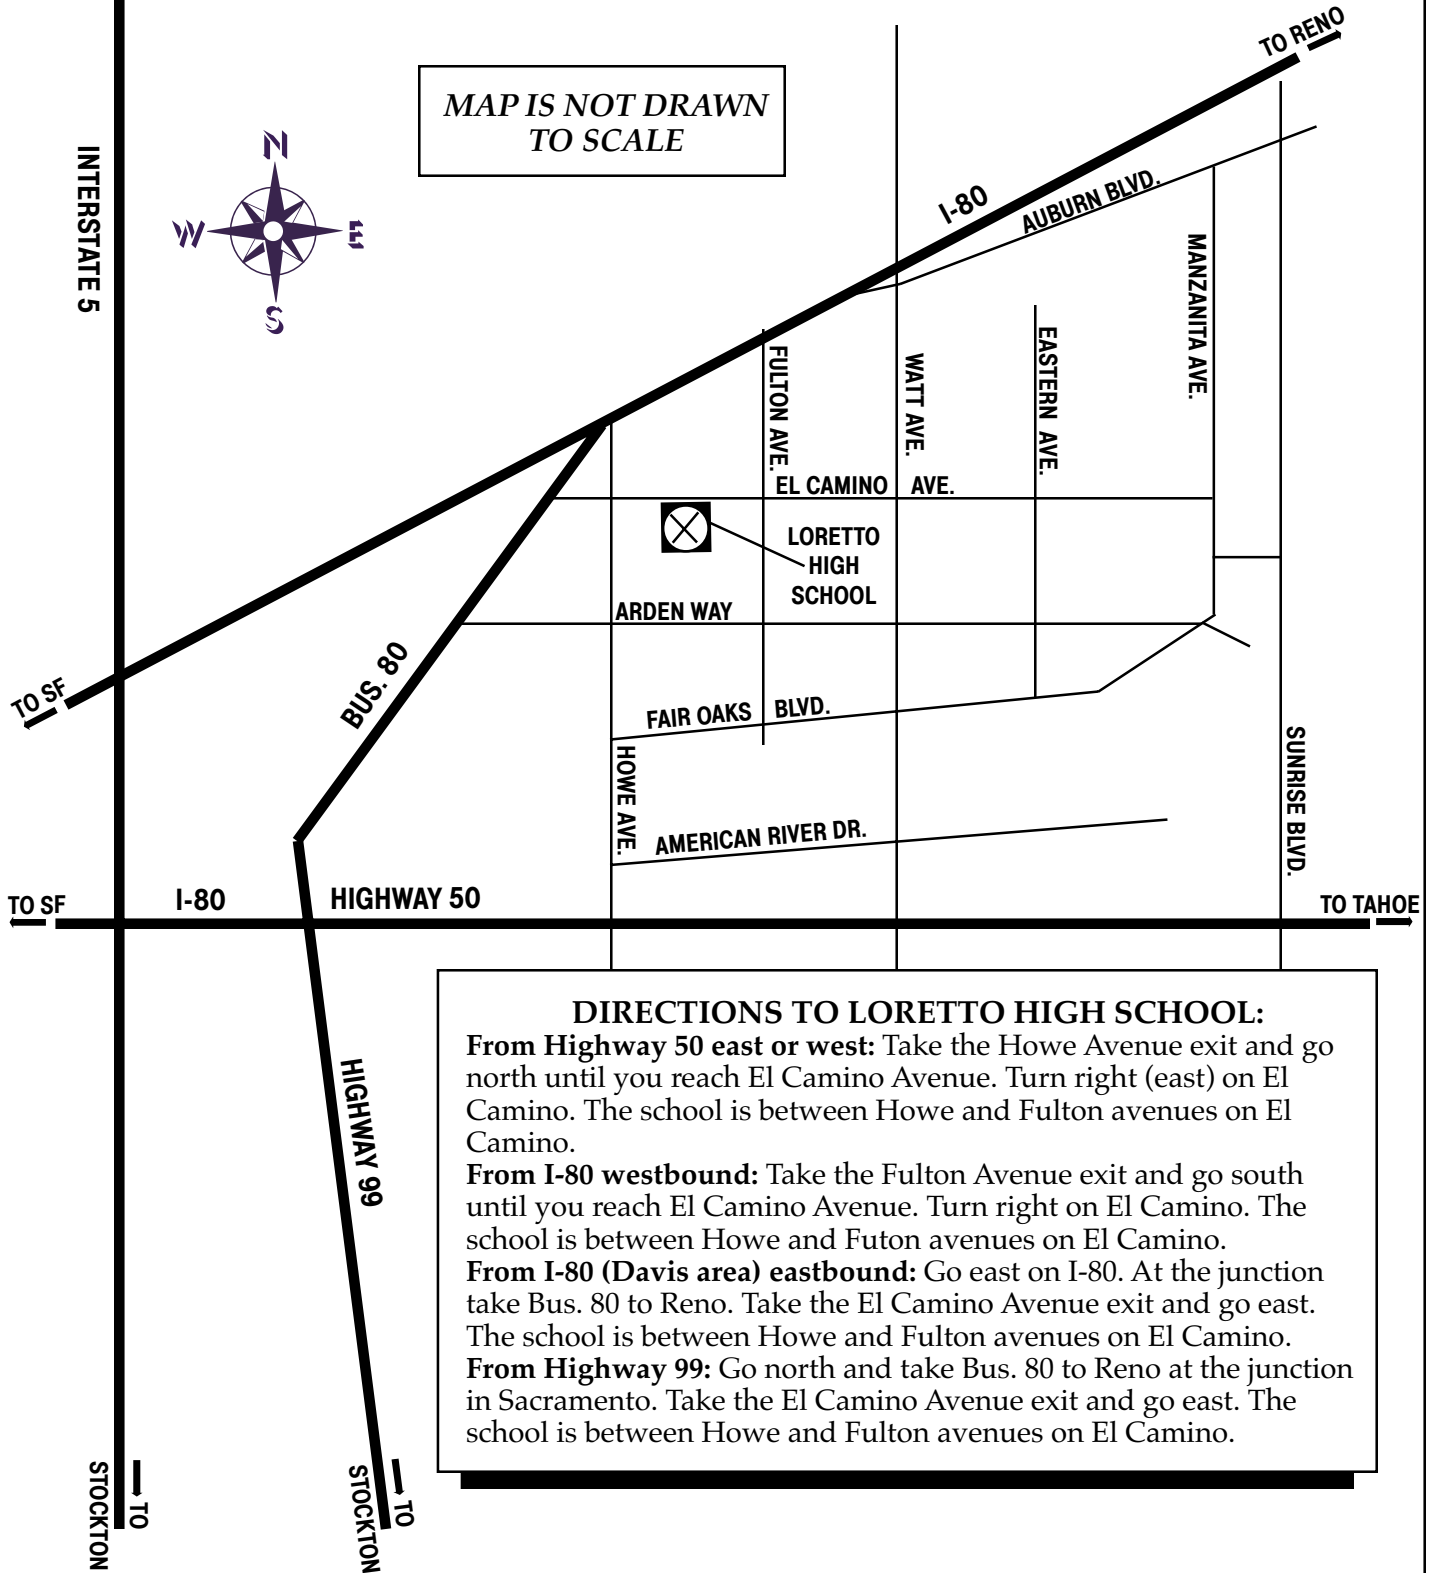

LORETTO HIGH SCHOOL

2360 El Camino Avenue
Sacramento

MAP IS NOT DRAWN
TO SCALE

DIRECTIONS TO LORETTO HIGH SCHOOL:

From Highway 50 east or west: Take the Howe Avenue exit and go north until you reach El Camino Avenue. Turn right (east) on El Camino. The school is between Howe and Fulton avenues on El Camino.

From I-80 westbound: Take the Fulton Avenue exit and go south until you reach El Camino Avenue. Turn right on El Camino. The school is between Howe and Fulton avenues on El Camino.

From I-80 (Davis area) eastbound: Go east on I-80. At the junction take Bus. 80 to Reno. Take the El Camino Avenue exit and go east. The school is between Howe and Fulton avenues on El Camino.

From Highway 99: Go north and take Bus. 80 to Reno at the junction in Sacramento. Take the El Camino Avenue exit and go east. The school is between Howe and Fulton avenues on El Camino.