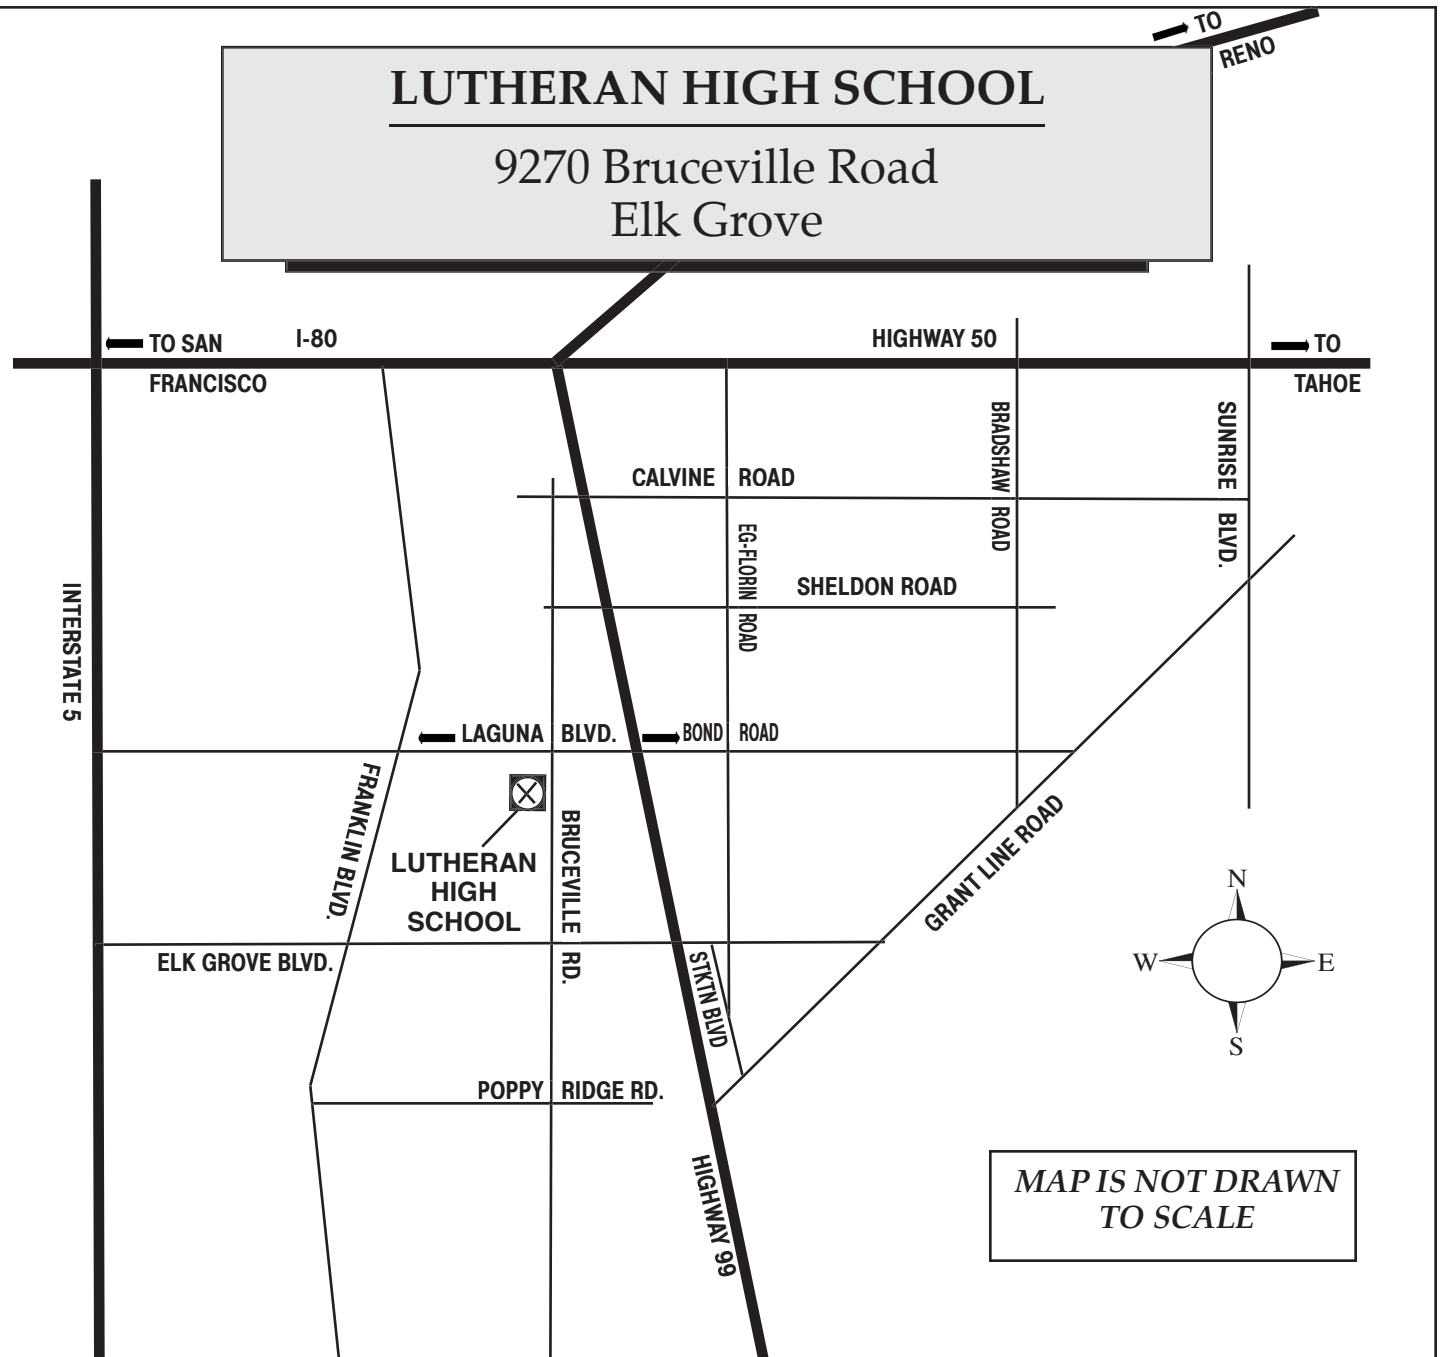

LUTHERAN HIGH SCHOOL

9270 Bruceville Road
Elk Grove

DIRECTIONS TO LUTHERAN HIGH SCHOOL:

From I-5: Take the Laguna Boulevard exit and go east. Turn right (south) on Bruceville Road. The school is just south of Laguna Boulevard on Bruceville.

From Highway 99: Take the Laguna Boulevard/Bond Road exit and proceed west on Laguna Boulevard. At Bruceville Road, turn left (south). The school is just south of Laguna Boulevard on Bruceville.

From Highway 50: Take the 99 interchange and go south until you reach the Laguna Boulevard/Bond Road exit. Proceed west on Laguna Boulevard. At Bruceville Road, turn left (south). The school is just south of Laguna Boulevard on Bruceville.

From I-80 west: Take the I-5 south interchange. Then, follow the I-5 instructions above.