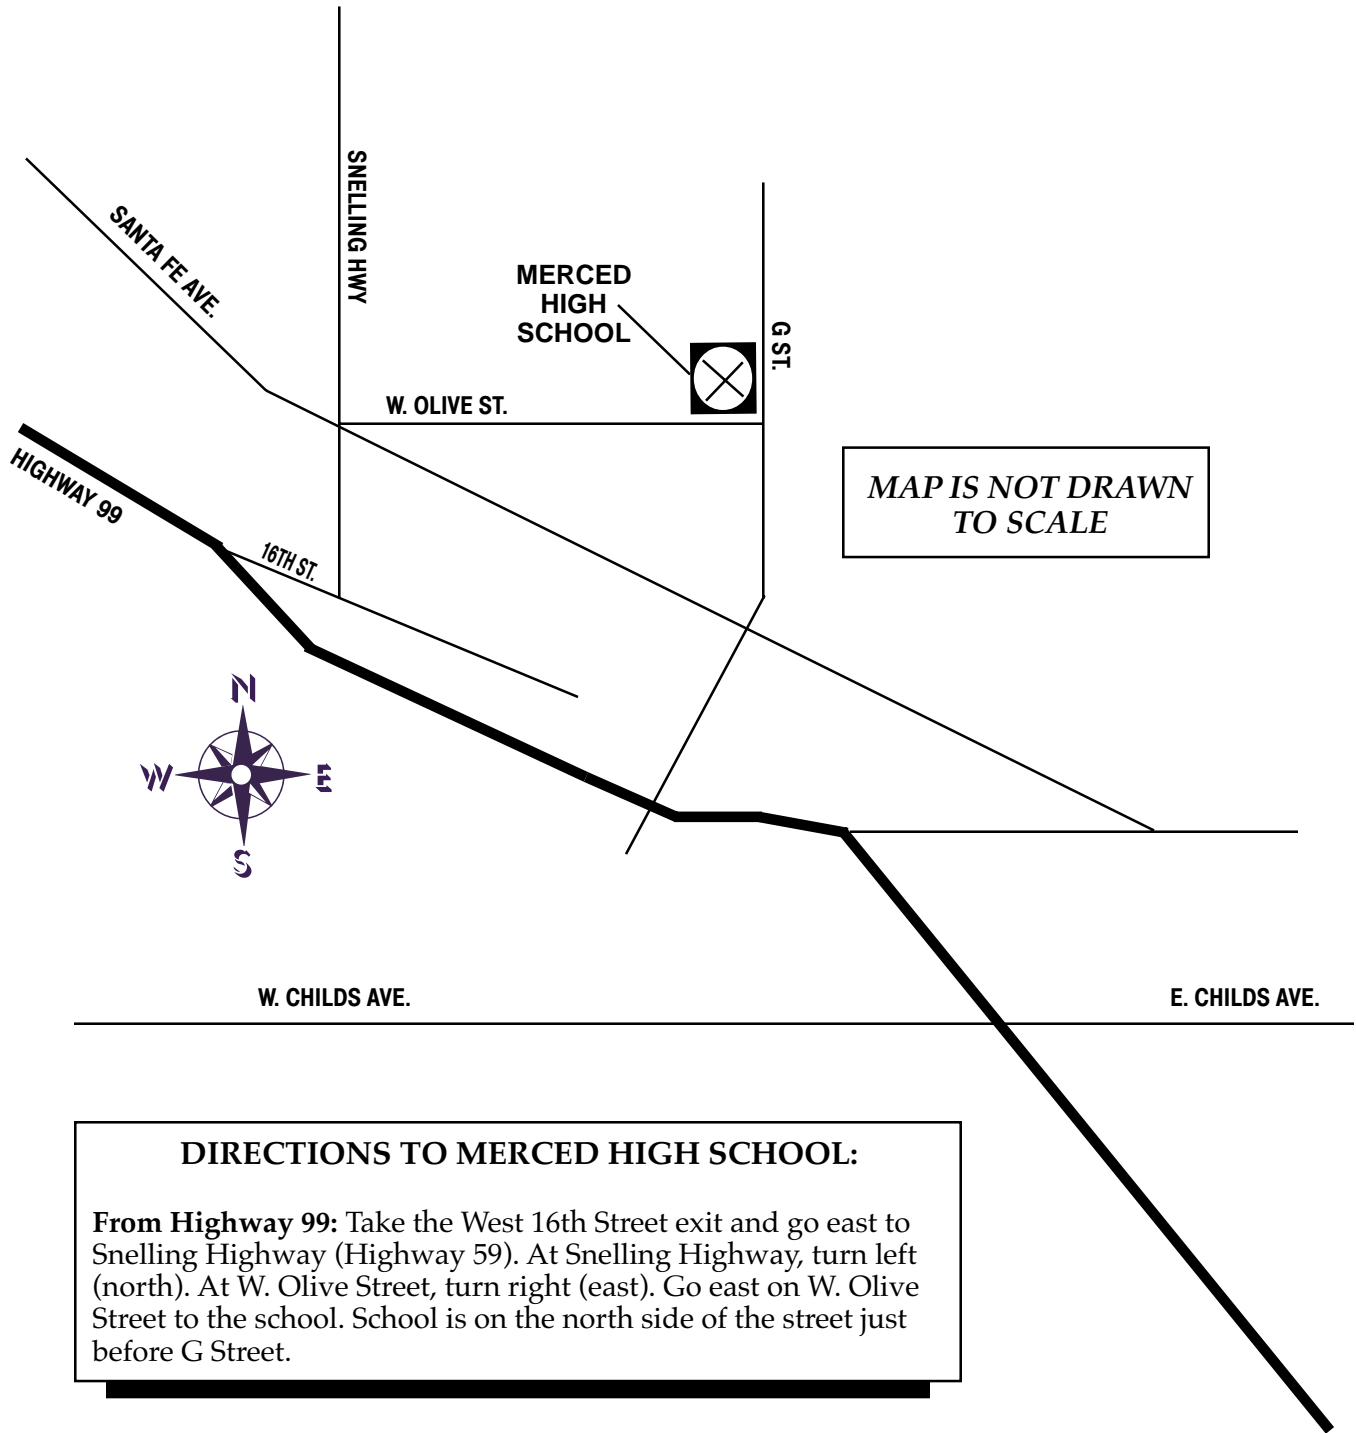

# MERCED HIGH SCHOOL

205 W. Olive Street  
Merced

## DIRECTIONS TO MERCED HIGH SCHOOL:

**From Highway 99:** Take the West 16th Street exit and go east to Snelling Highway (Highway 59). At Snelling Highway, turn left (north). At W. Olive Street, turn right (east). Go east on W. Olive Street to the school. School is on the north side of the street just before G Street.