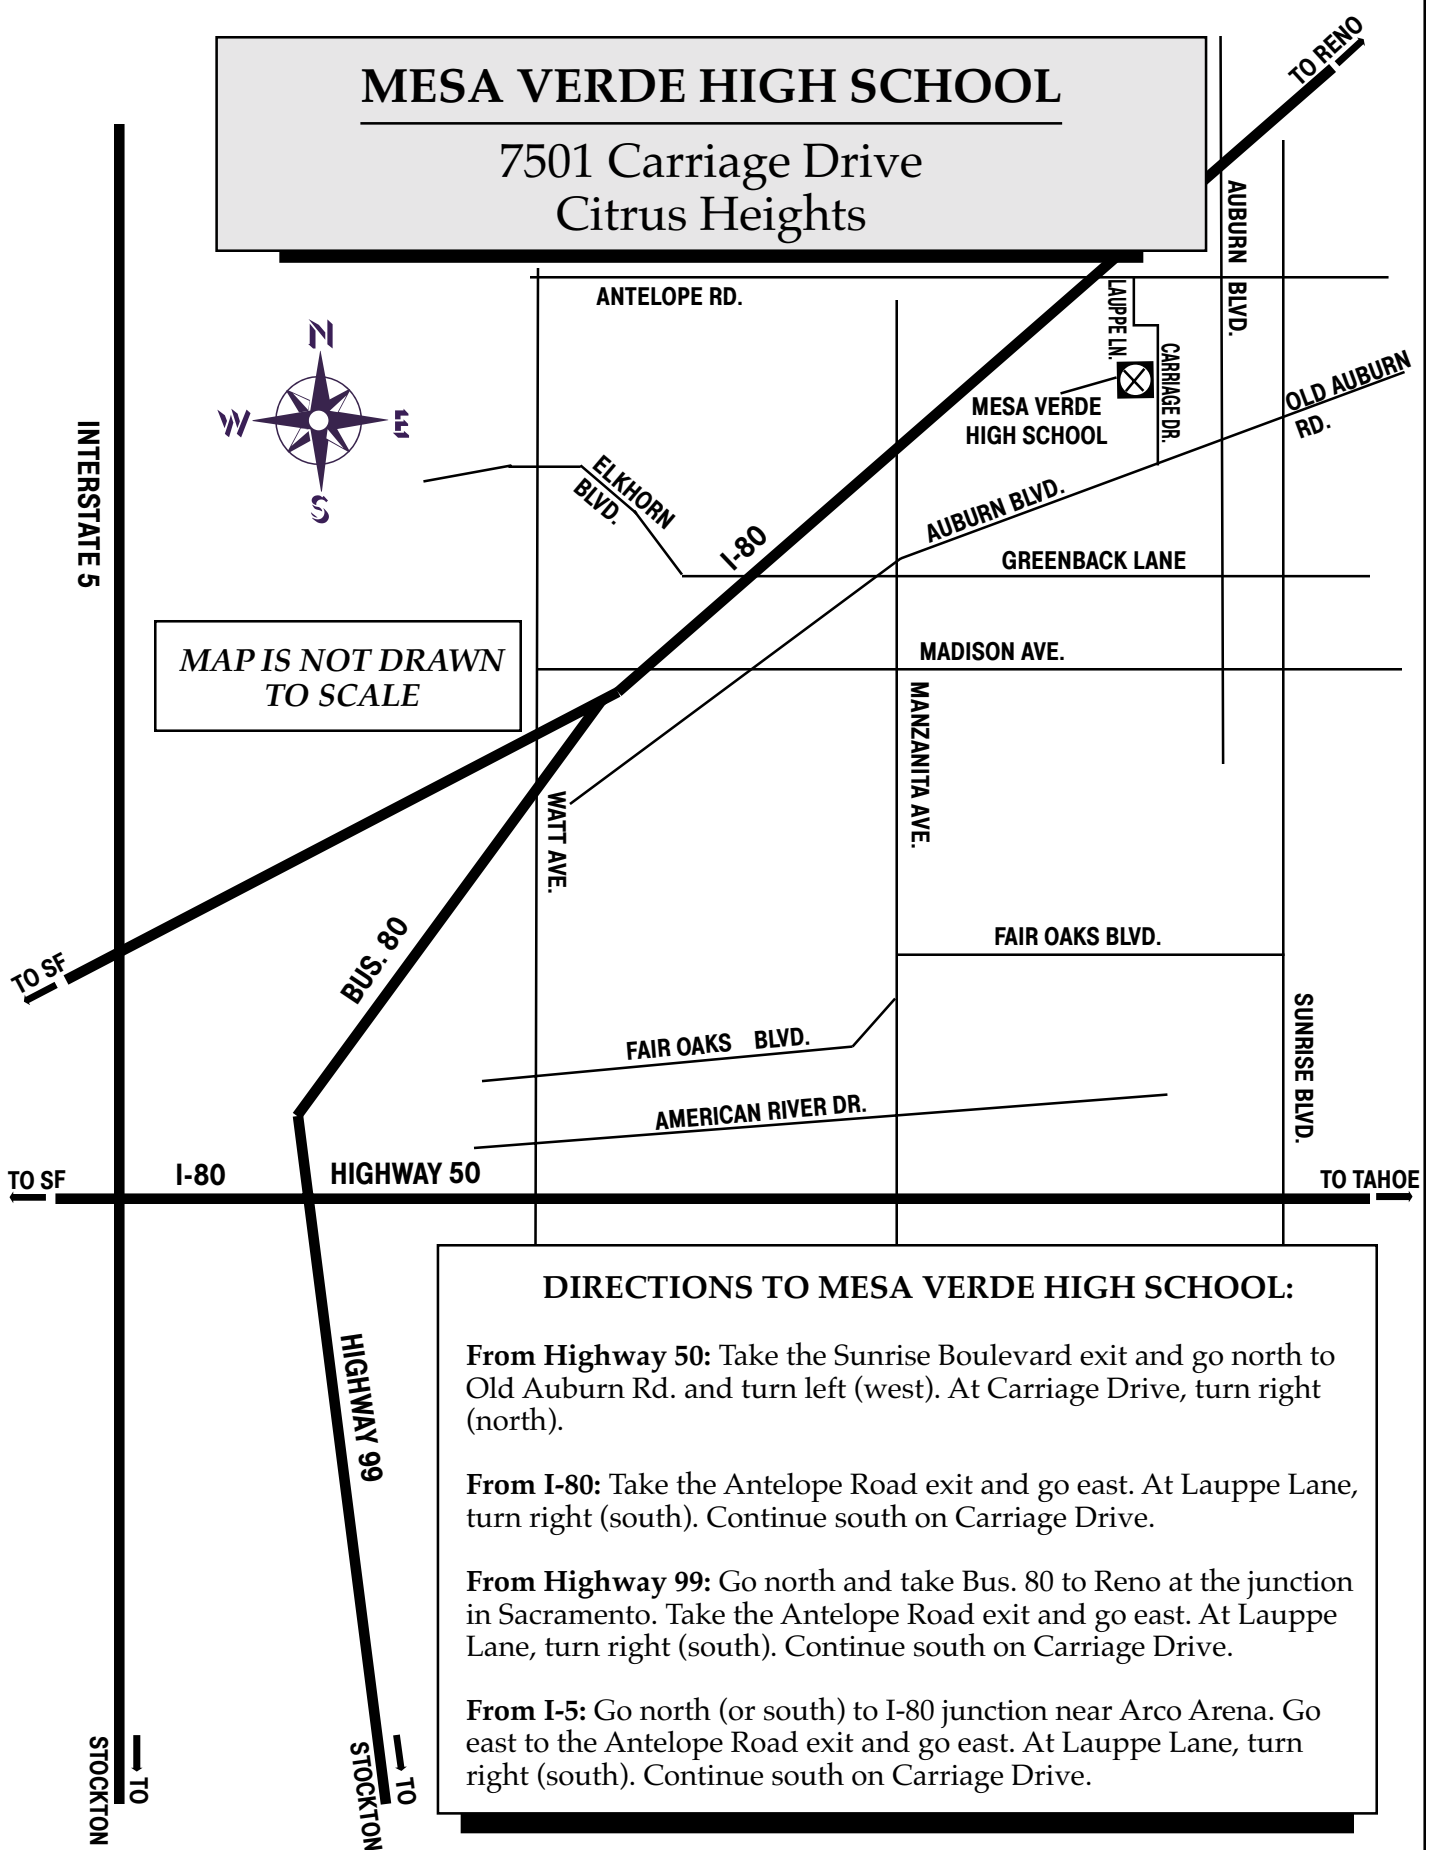

MESA VERDE HIGH SCHOOL

7501 Carriage Drive
Citrus Heights

MAP IS NOT DRAWN
TO SCALE

DIRECTIONS TO MESA VERDE HIGH SCHOOL:

From Highway 50: Take the Sunrise Boulevard exit and go north to Old Auburn Rd. and turn left (west). At Carriage Drive, turn right (north).

From I-80: Take the Antelope Road exit and go east. At Lauppe Lane, turn right (south). Continue south on Carriage Drive.

From Highway 99: Go north and take Bus. 80 to Reno at the junction in Sacramento. Take the Antelope Road exit and go east. At Lauppe Lane, turn right (south). Continue south on Carriage Drive.

From I-5: Go north (or south) to I-80 junction near Arco Arena. Go east to the Antelope Road exit and go east. At Lauppe Lane, turn right (south). Continue south on Carriage Drive.