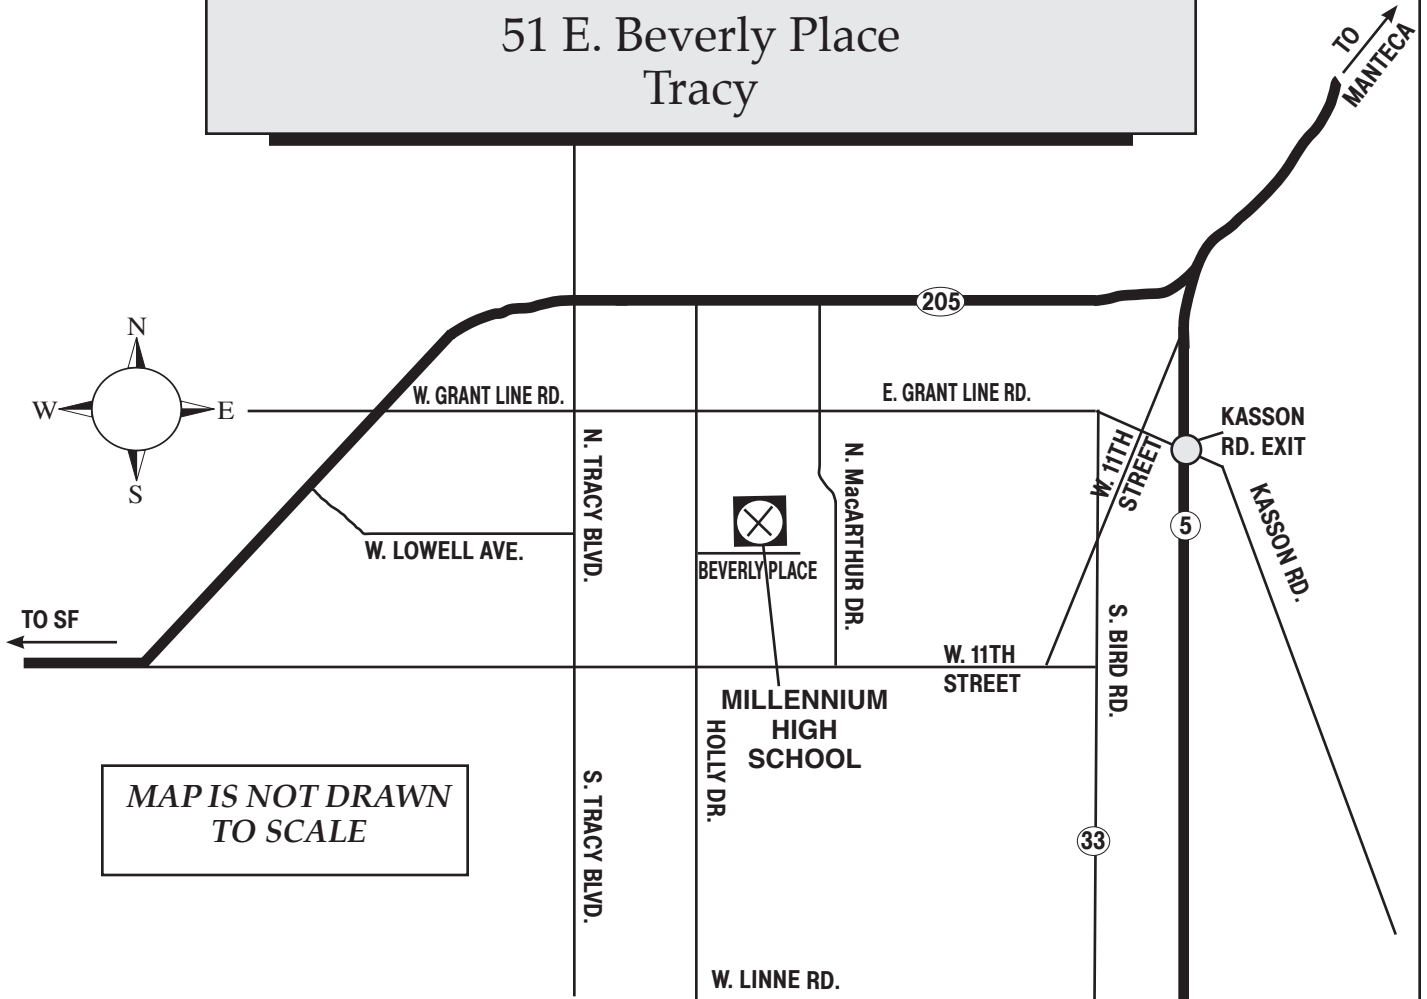

# MILLENNIUM HIGH SCHOOL

51 E. Beverly Place  
Tracy

## DIRECTIONS TO MILLENNIUM HIGH SCHOOL:

**From I-5 north of Tracy:** Take Highway 205 east at the I-5 split. Take the North MacArthur Drive exit and go south to Grant Line Road. At Grant Line Road, turn right (west). At Holly Drive, turn left (south). At Beverly Place, turn left (east). The school is on Beverly Place.

**Alternative route:** Take I-5 south. Take Kasson Road exit and proceed west (Kasson becomes Grant Line Road west of I-5) to Holly Drive. At Holly Drive, turn left (south). At Beverly Place, turn left (east). The school is on Beverly Place.

**From I-5 south of Tracy:** Take the Highway 33 exit and go northwest on Highway 33. Highway 33 turns in a direct north route and becomes South Bird Road. Take Bird Road to West 11th Street and turn left (west). Take 11th into town. At Holly Drive, turn right (north). At Beverly Place, turn right (east). The school is on Beverly Place.