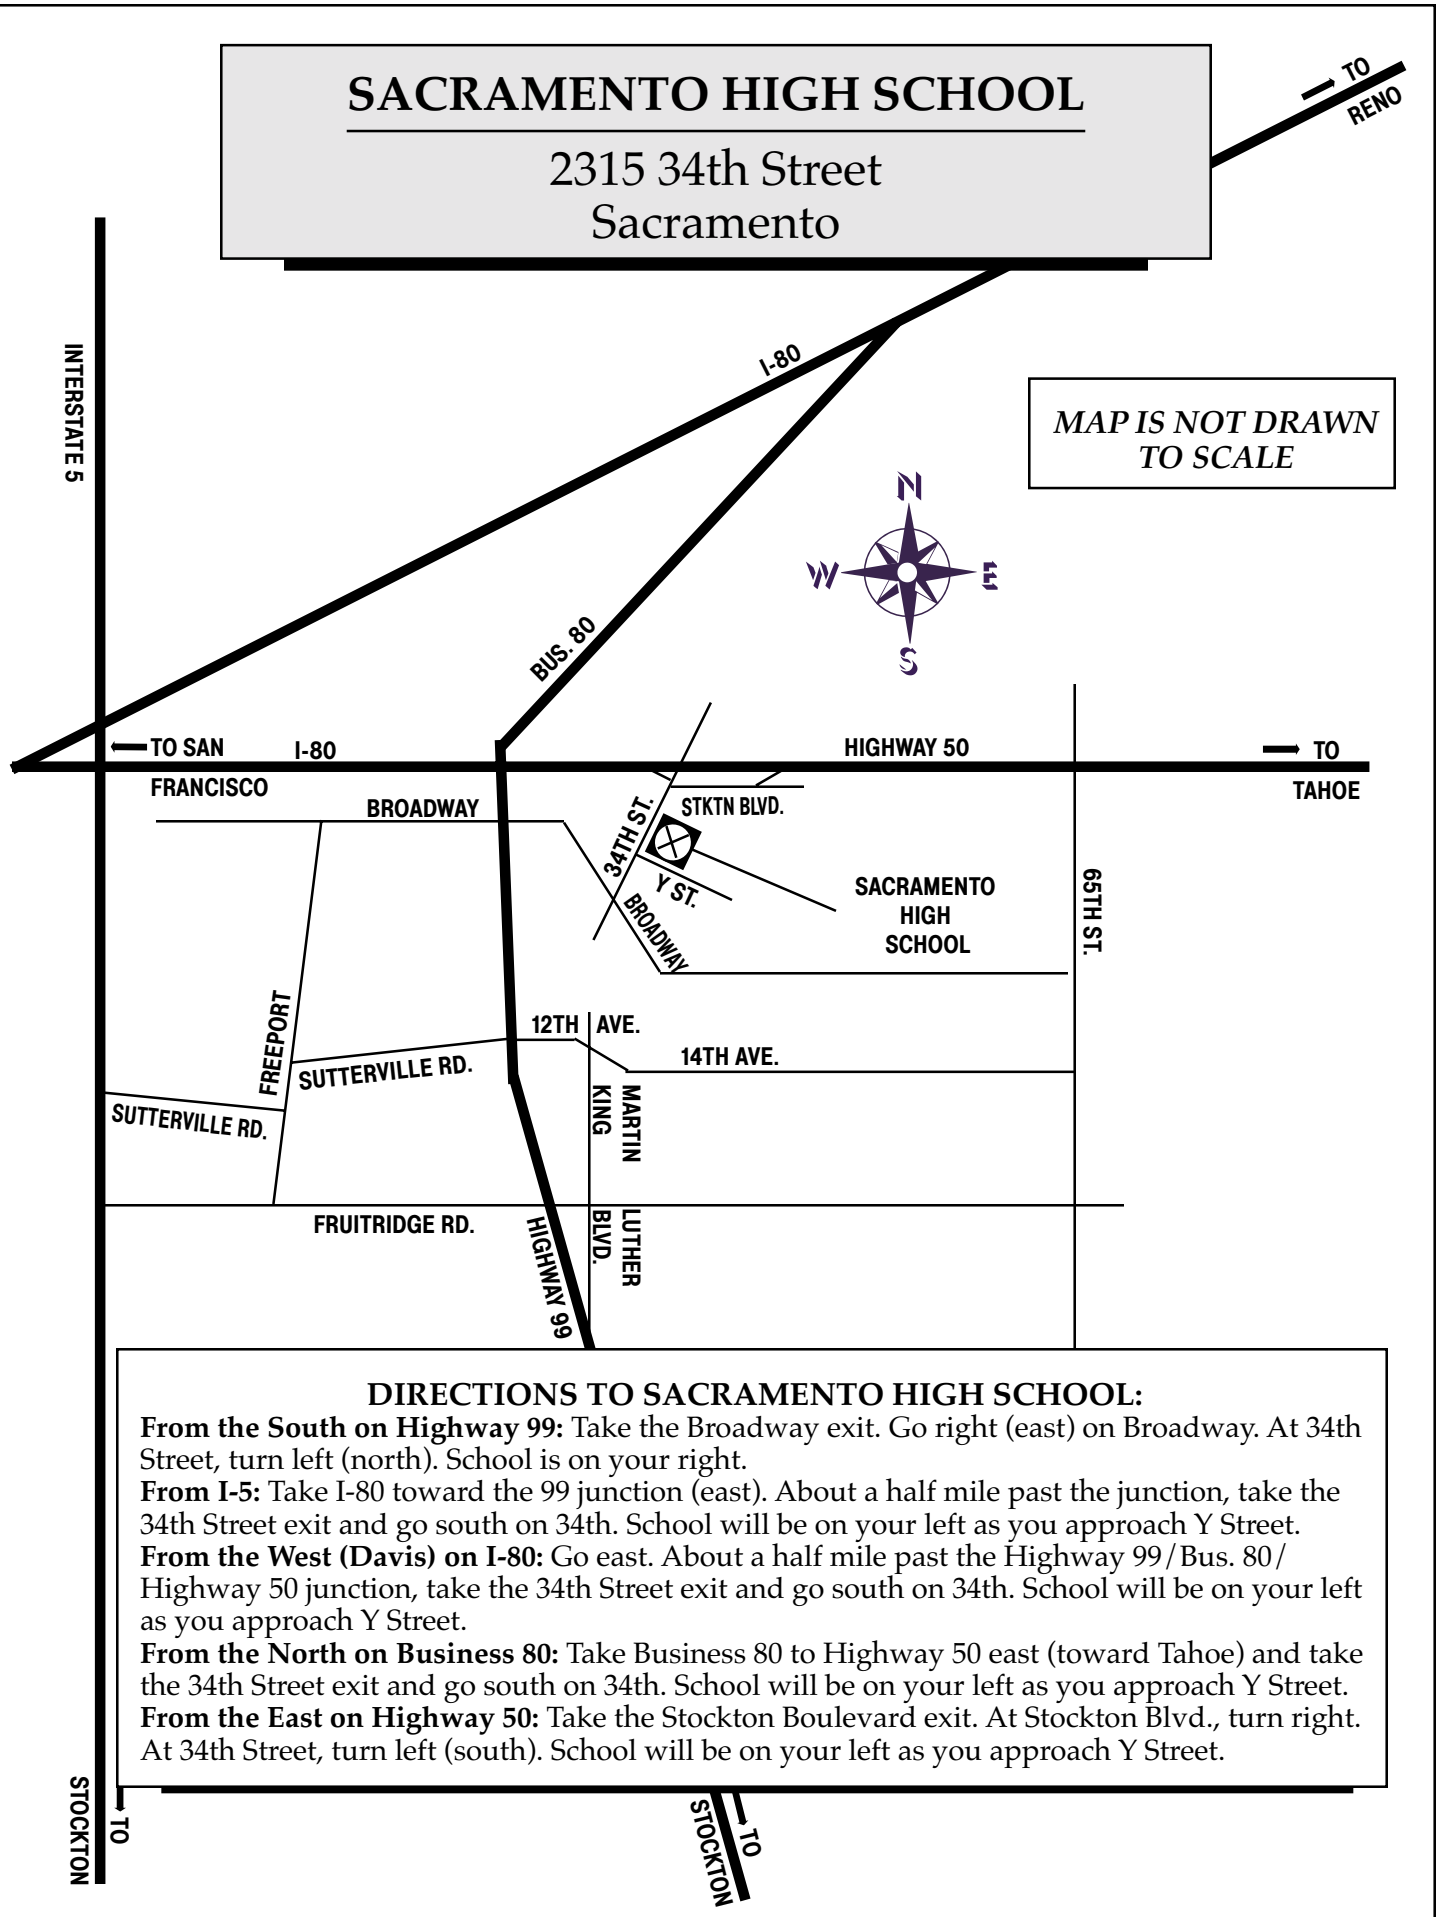

# SACRAMENTO HIGH SCHOOL

2315 34th Street  
Sacramento

MAP IS NOT DRAWN  
TO SCALE

## DIRECTIONS TO SACRAMENTO HIGH SCHOOL:

**From the South on Highway 99:** Take the Broadway exit. Go right (east) on Broadway. At 34th Street, turn left (north). School is on your right.

**From I-5:** Take I-80 toward the 99 junction (east). About a half mile past the junction, take the 34th Street exit and go south on 34th. School will be on your left as you approach Y Street.

**From the West (Davis) on I-80:** Go east. About a half mile past the Highway 99/Bus. 80/Highway 50 junction, take the 34th Street exit and go south on 34th. School will be on your left as you approach Y Street.

**From the North on Business 80:** Take Business 80 to Highway 50 east (toward Tahoe) and take the 34th Street exit and go south on 34th. School will be on your left as you approach Y Street.

**From the East on Highway 50:** Take the Stockton Boulevard exit. At Stockton Blvd., turn right. At 34th Street, turn left (south). School will be on your left as you approach Y Street.