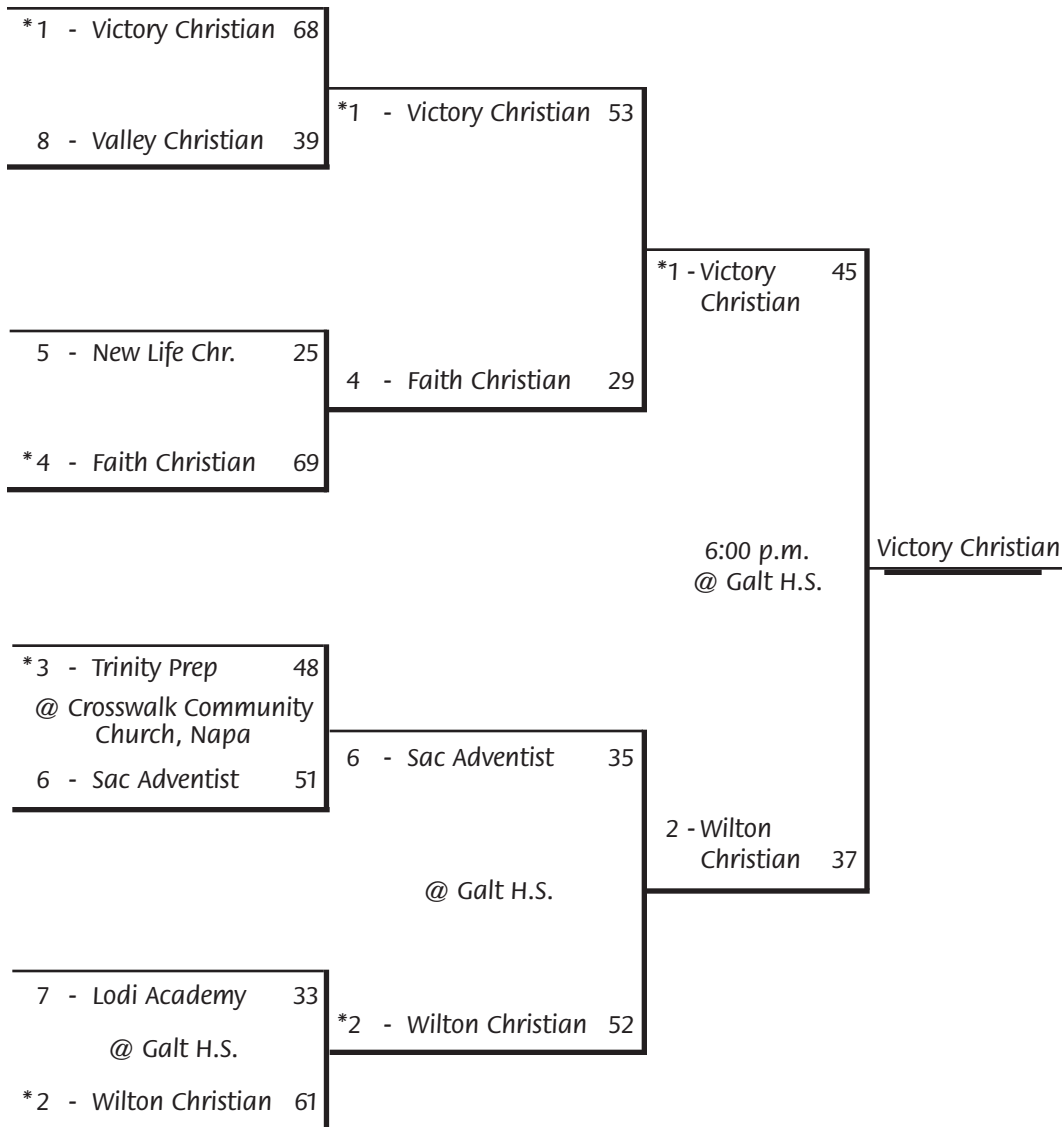

## DIVISION VI GIRLS BASKETBALL

Tues., Feb. 21 @ Home Sites	Thur., Feb. 23 @ Home Sites	Thur., March 1 @ Galt H.S.
--------------------------------	--------------------------------	-------------------------------

\* Home team

Start time for first three rounds -- 7:00 p.m.

Higher seeded team will wear white jerseys. Lower seeded team will wear dark jerseys.